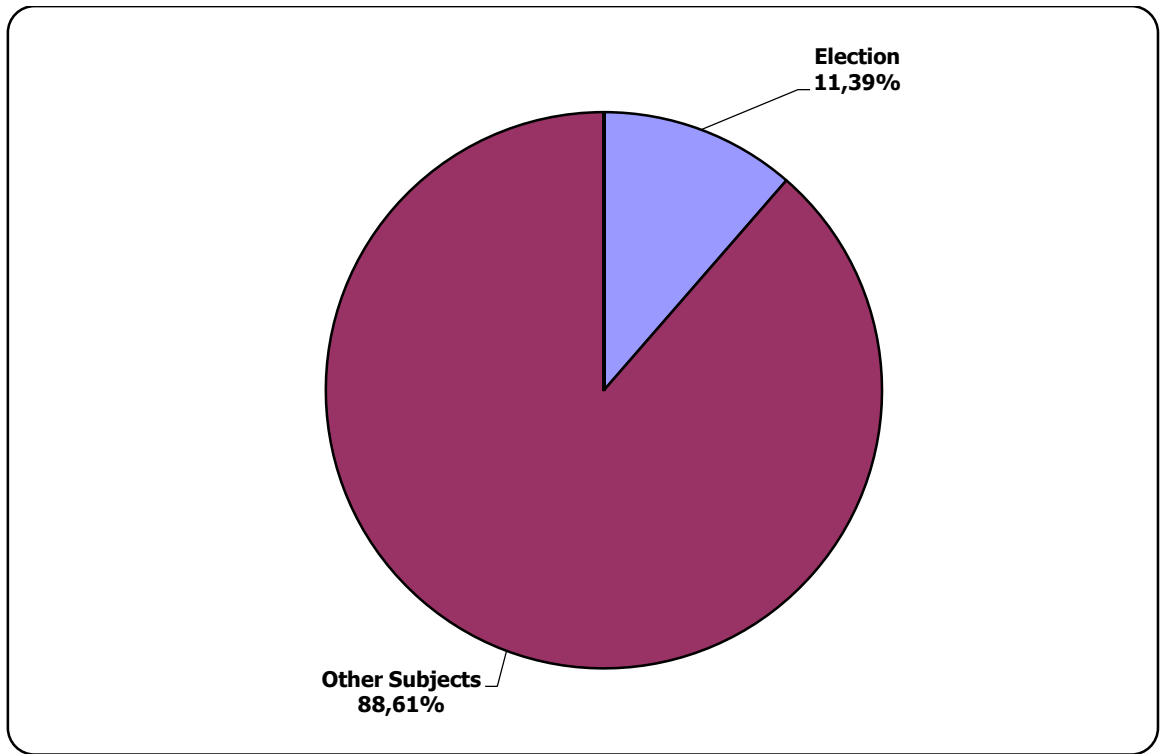

BELARUSIAN PRESIDENT ELECTIONS 2015

01.09-10.10.2015

BT1. PANARAMA

Measured in hours, minutes, seconds (0:02:45)

BELARUSIAN PRESIDENT ELECTIONS 2015

01.09-10.10.2015

ONT. NASHI NOVOSTI

Measured in hours, minutes, seconds (0:02:45)

BELARUSIAN PRESIDENT ELECTIONS 2015

01.09-10.10.2015

BT1. GLAVNYJ EFIR

Measured in hours, minutes, seconds (0:02:45)

BELARUSIAN PRESIDENT ELECTIONS 2015

01.09-10.10.2015

TRC "Mahilou"/Radio "News"

Measured in hours, minutes, seconds (0:02:45)