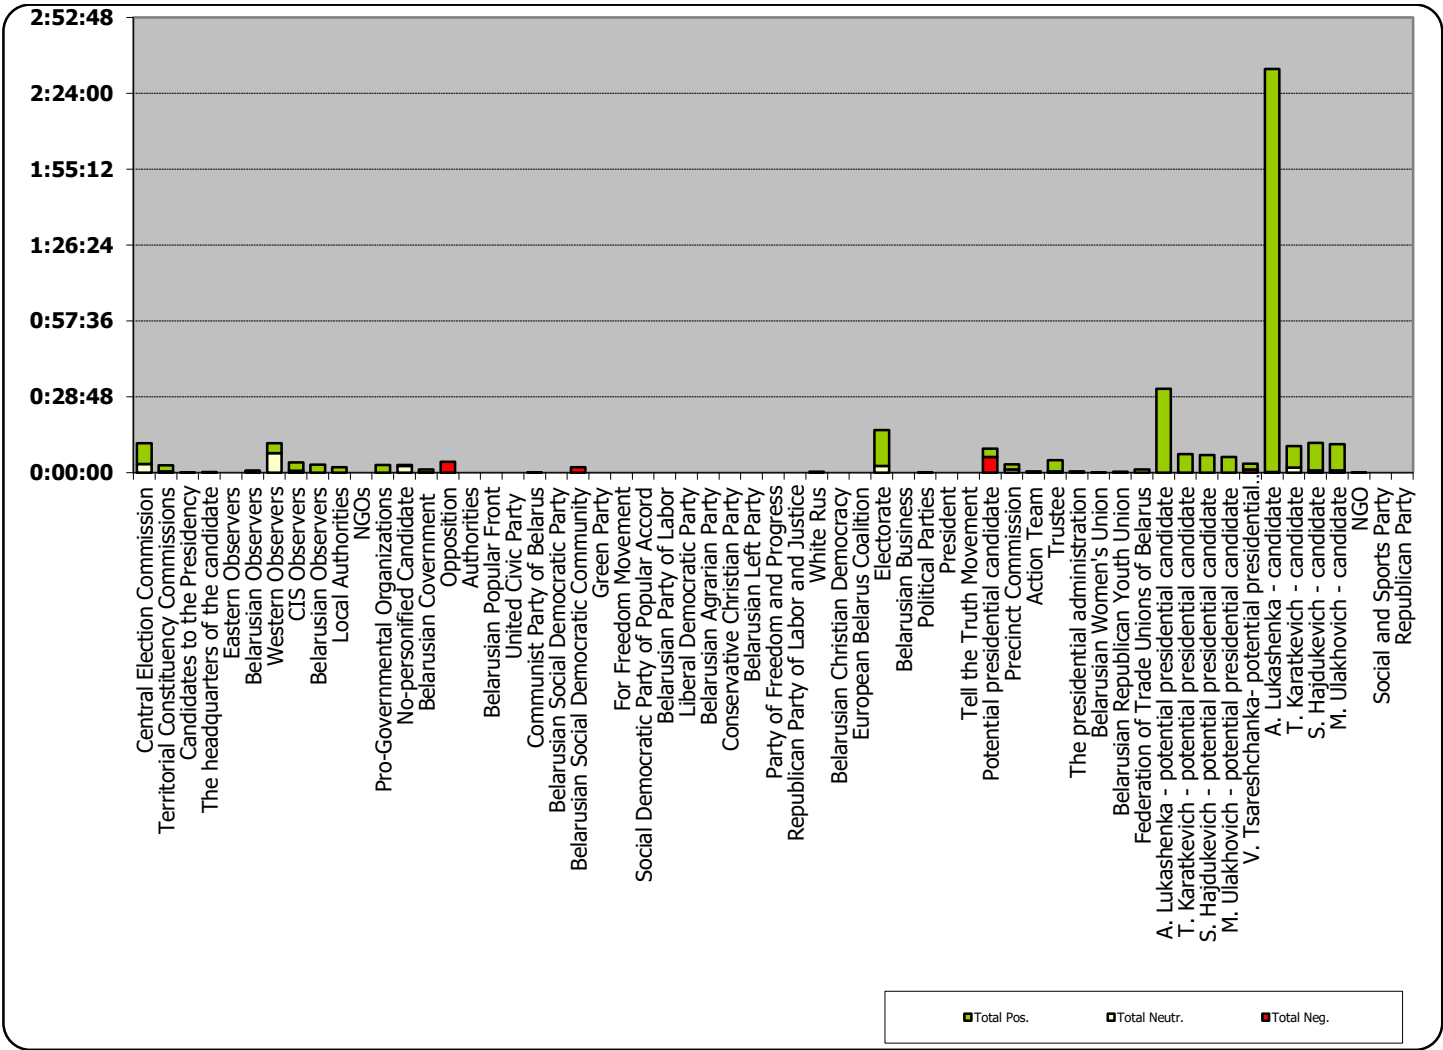

BELARUSIAN PRESIDENT ELECTIONS 2015

01.09-10.10.2015

BT1. PANARAMA

Measured in hours, minutes, seconds (0:02:45)

BELARUSIAN PRESIDENT ELECTIONS 2015

01.09-10.10.2015

ONT. NASHI NOVOSTI

Measured in hours, minutes, seconds (0:02:45)

BELARUSIAN PRESIDENT ELECTIONS 2015

01.09-10.10.2015

BT1. GLAVNYJ EFIR

Measured in hours, minutes, seconds (0:02:45)

BELARUSIAN PRESIDENT ELECTIONS 2015

01.09-10.10.2015

TRC "Mahilou"/Radio "News"

Measured in hours, minutes, seconds (0:02:45)

BELARUSIAN PRESIDENT ELECTIONS 2015

01.09-10.10.2015

KOMSAMOLSKAYA PRAVDA

Measured in cm2

BELARUSIAN PRESIDENT ELECTIONS 2015

01.09-10.10.2015

“Mogilevskaja pravda”

Measured in cm2

BELARUSIAN PRESIDENT ELECTIONS 2015

01.09-10.10.2015

First National Radio "Radiofact"

Measured in hours, minutes, seconds (0:02:45)