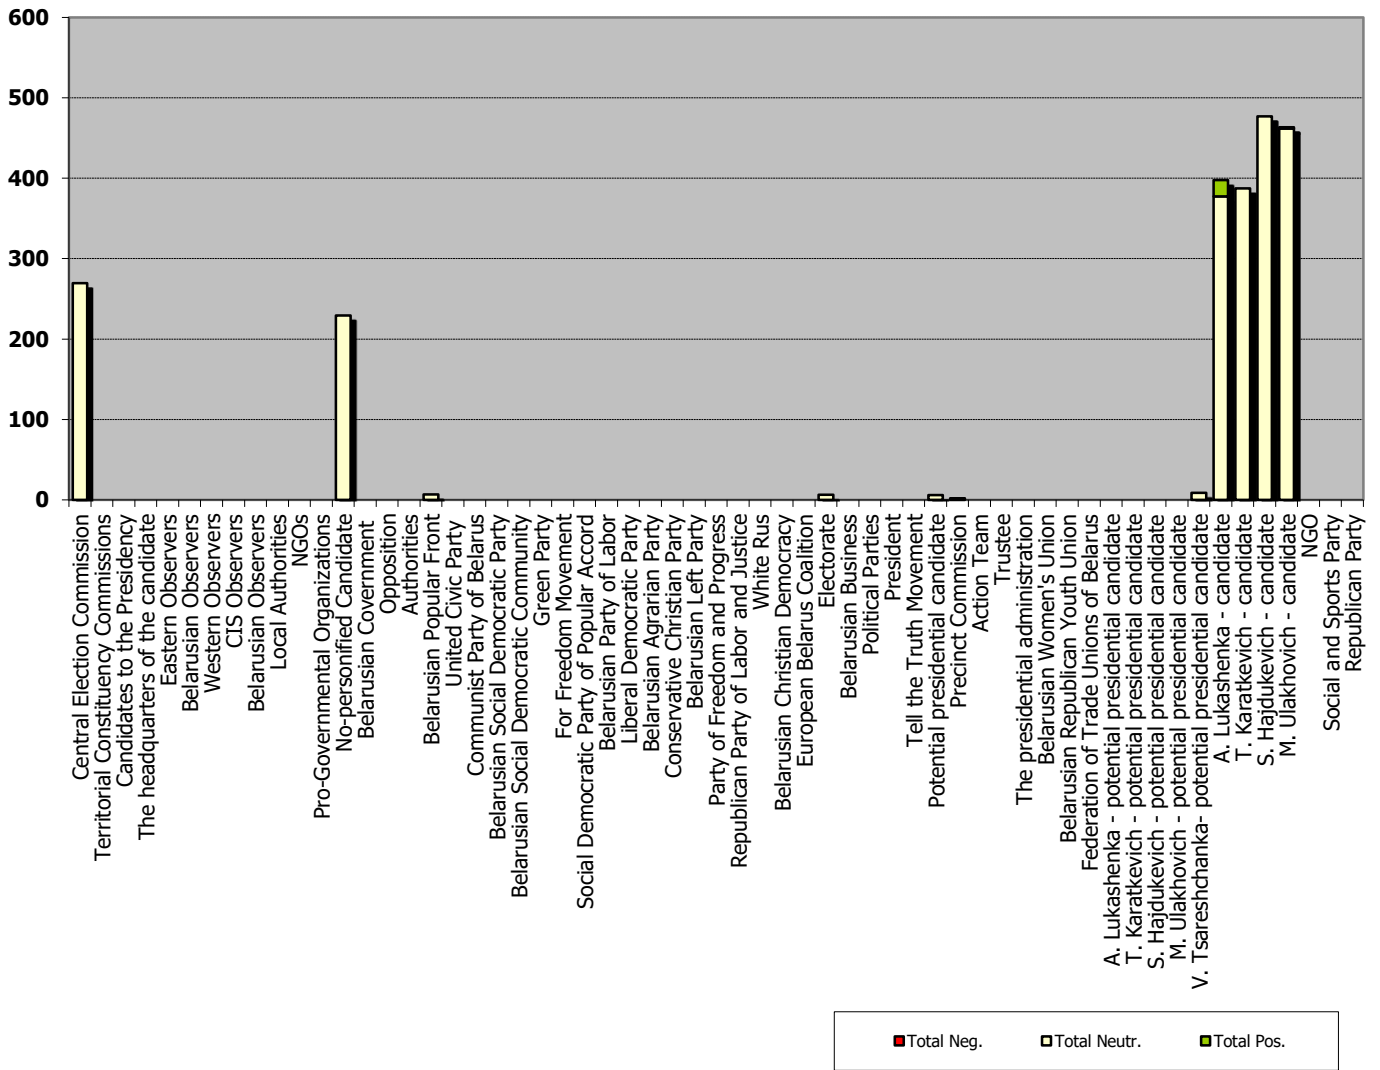

BELARUSIAN PRESIDENT ELECTIONS 2015

01.09-10.10.2015

NARODNAJA VOLA

Measured in cm²

BELARUSIAN PRESIDENT ELECTIONS 2015

01.09-10.10.2015

NASHA NIVA

Measured in cm2

BELARUSIAN PRESIDENT ELECTIONS 2015

01.09-10.10.2015

KOMSAMOLSKAYA PRAVDA

Measured in cm2

BELARUSIAN PRESIDENT ELECTIONS 2015

01.09-10.10.2015

“Mogilevskaja pravda”

Measured in cm2