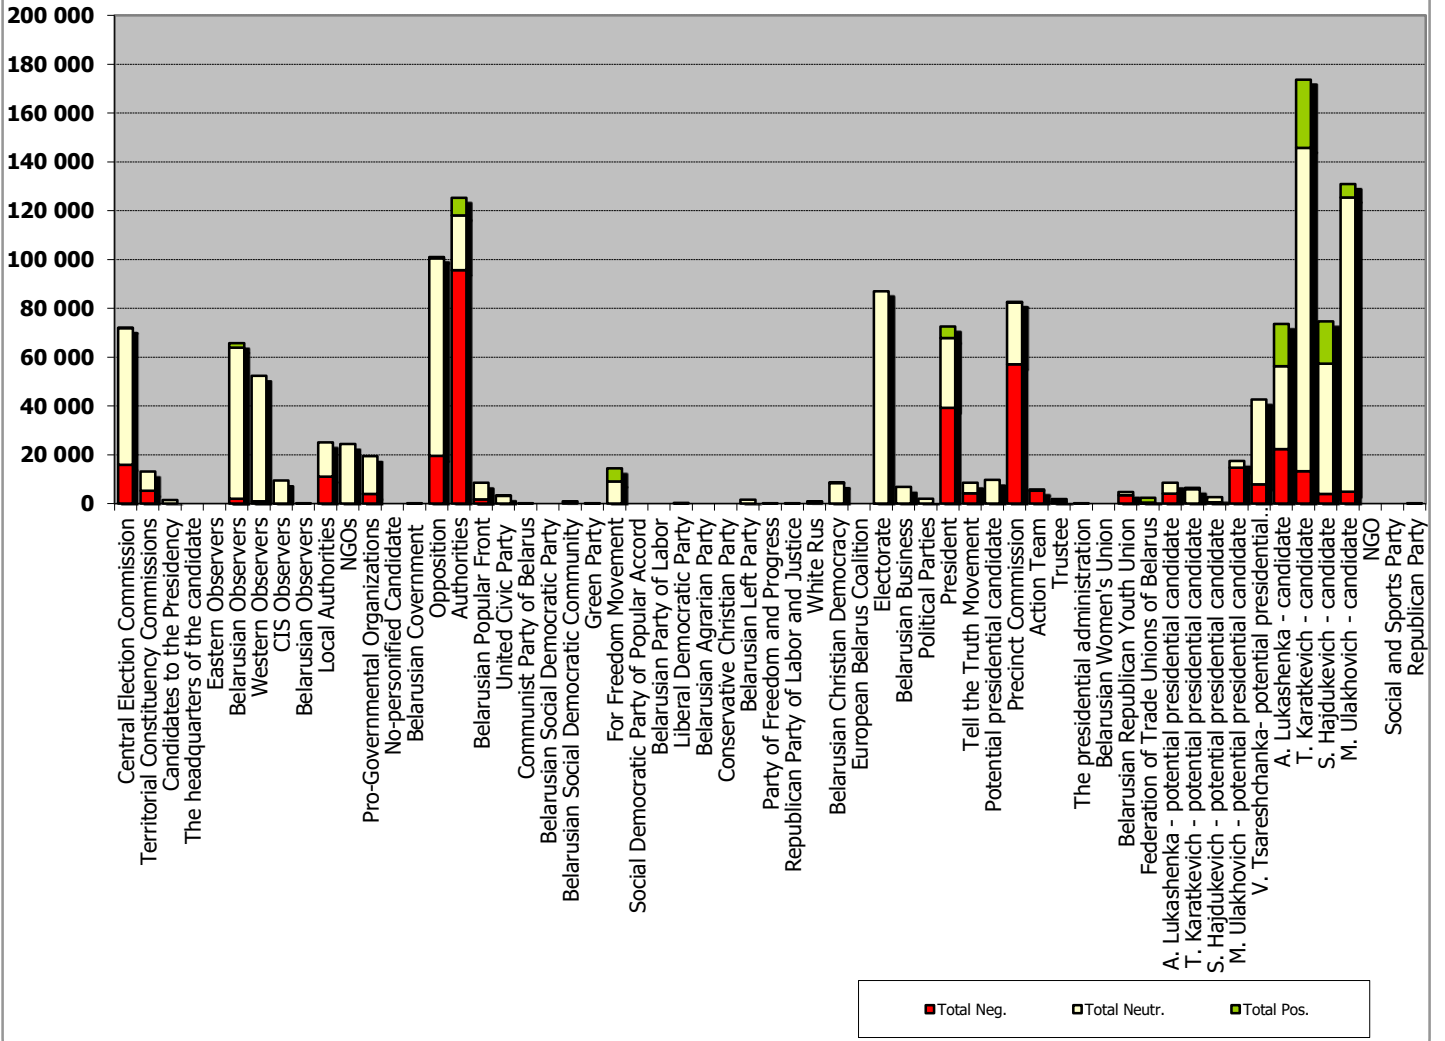

BELARUSIAN PRESIDENT ELECTIONS 2015

01.09-10.10.2015

BELARUS SEGODNIA

Measured in cm2

BELARUSIAN PRESIDENT ELECTIONS 2015

01.09-10.10.2015

NAVINY.BY

Measured in cm2

BELARUSIAN PRESIDENT ELECTIONS 2015

01.09-10.10.2015

NARODNAJA VOLA

Measured in cm²

BELARUSIAN PRESIDENT ELECTIONS 2015

01.09-10.10.2015

NASHA NIVA

Measured in cm2