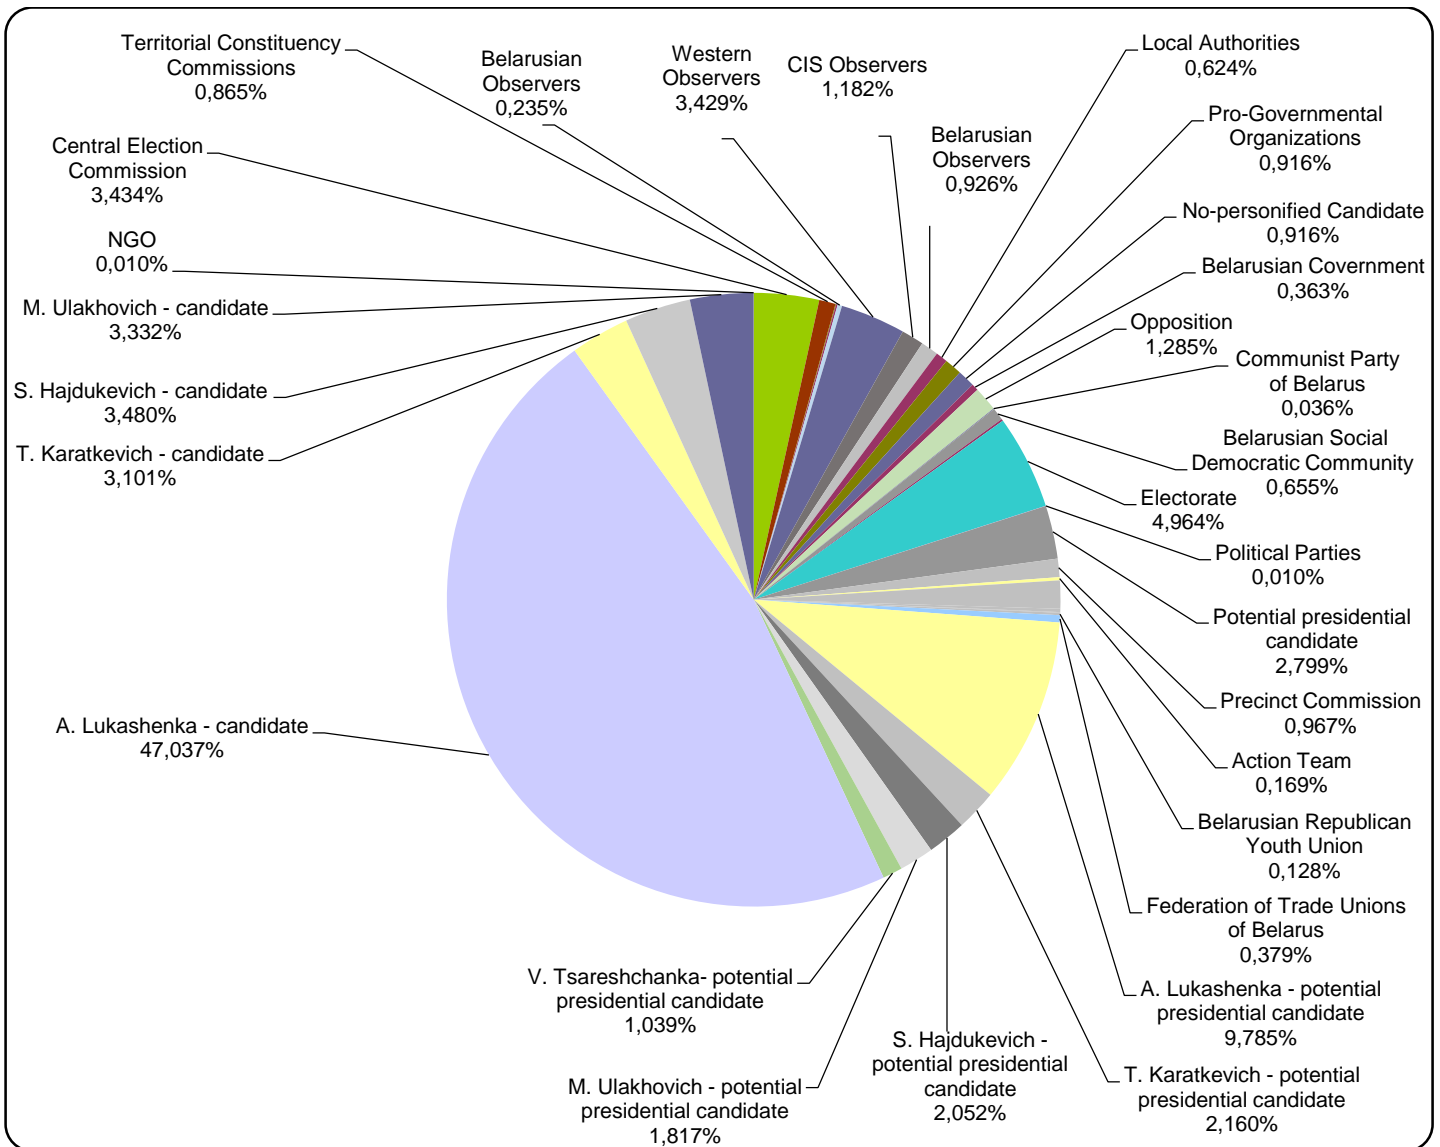

BELARUSIAN PRESIDENT ELECTIONS 2015

01.09-10.10.2015

BT1. PANARAMA

Measured in hours, minutes, seconds (0:02:45)

BELARUSIAN PRESIDENT ELECTIONS 2015

01.09-10.10.2015

ONT. NASHI NOVOSTI

Measured in hours, minutes, seconds (0:02:45)

BELARUSIAN PRESIDENT ELECTIONS 2015

01.09-10.10.2015

BT1. GLAVNYJ EFIR

Measured in hours, minutes, seconds (0:02:45)

BELARUSIAN PRESIDENT ELECTIONS 2015

01.09-10.10.2015

TRC "Mahilou"/Radio "News"

Measured in hours, minutes, seconds (0:02:45)