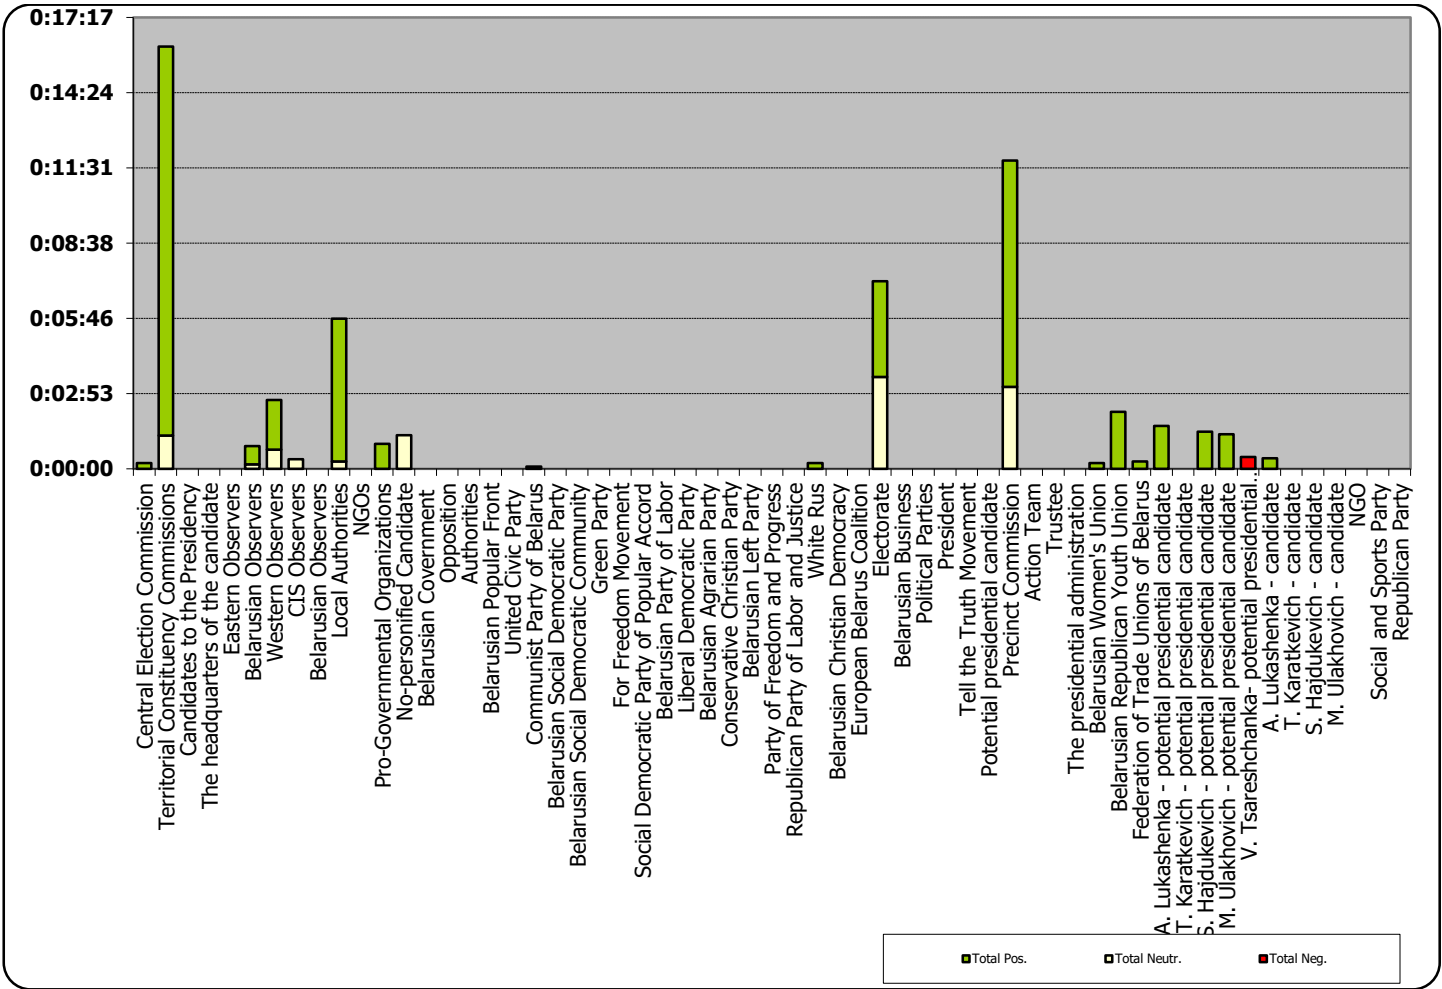

BELARUSIAN PRESIDENT ELECTIONS 2015

01.09-10.10.2015

BT1. GLAVNYJ EFIR

Measured in hours, minutes, seconds (0:02:45)

BELARUSIAN PRESIDENT ELECTIONS 2015

01.09-10.10.2015

TRC "Mahilou"/Radio "News"

Measured in hours, minutes, seconds (0:02:45)

BELARUSIAN PRESIDENT ELECTIONS 2015

01.09-10.10.2015

BELARUS SEGODNIA

Measured in cm2

BELARUSIAN PRESIDENT ELECTIONS 2015

01.09-10.10.2015

NAVINY.BY

Measured in cm2