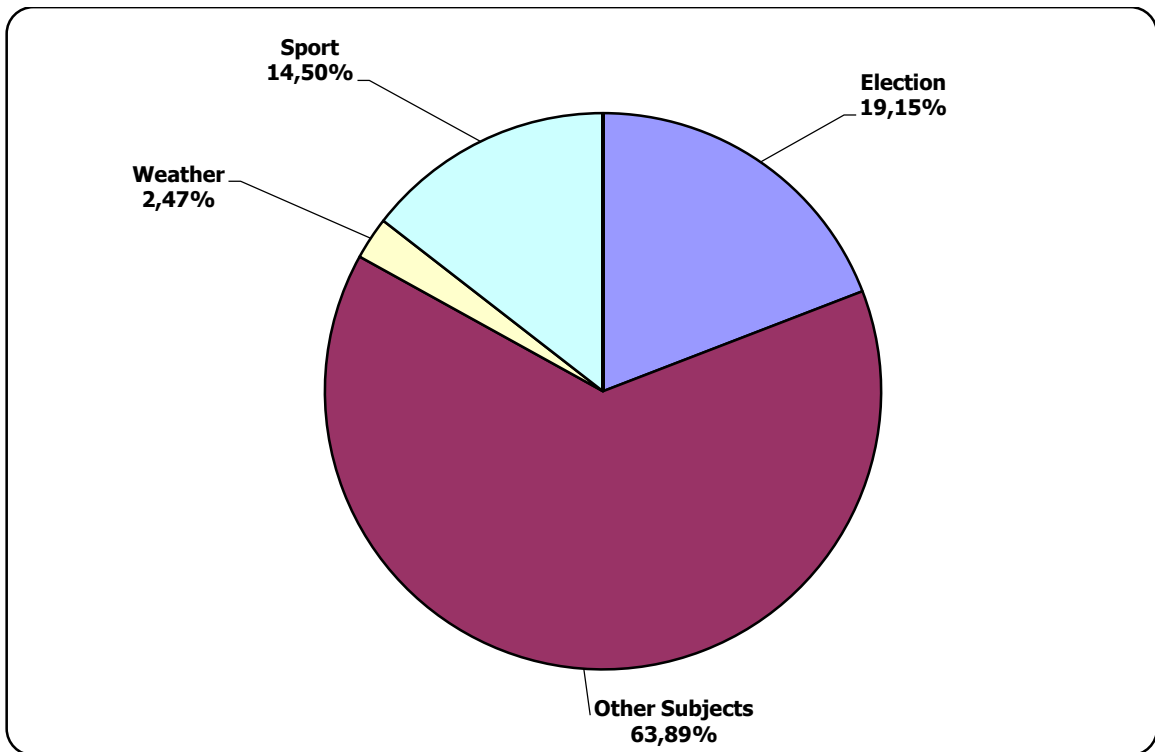

BELARUSIAN PRESIDENT ELECTIONS 2015

01.09-10.10.2015

BT1. PANARAMA

Measured in hours, minutes, seconds (0:02:45)

BELARUSIAN PRESIDENT ELECTIONS 2015

01.09-10.10.2015

ONT. NASHI NOVOSTI

Measured in hours, minutes, seconds (0:02:45)