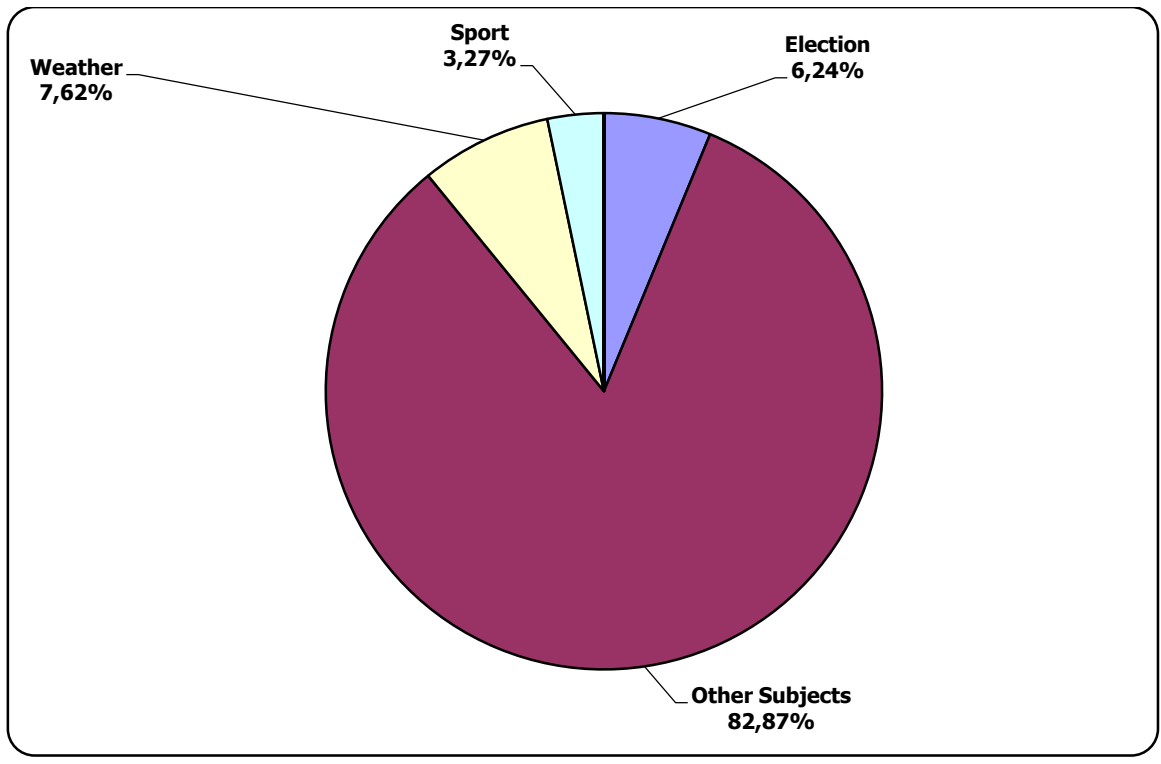

BELARUSIAN PRESIDENT ELECTIONS 2015

01.09-10.10.2015

BT1. GLAVNYJ EFIR

Measured in hours, minutes, seconds (0:02:45)

BELARUSIAN PRESIDENT ELECTIONS 2015

01.09-10.10.2015

TRC "Mahilou"/Radio "News"

Measured in hours, minutes, seconds (0:02:45)

BELARUSIAN PRESIDENT ELECTIONS 2015

01.09-10.10.2015

BELARUS SEGODNIA

Measured in cm2

BELARUSIAN PRESIDENT ELECTIONS 2015

01.09-10.10.2015

NAVINY.BY

Measured in cm2