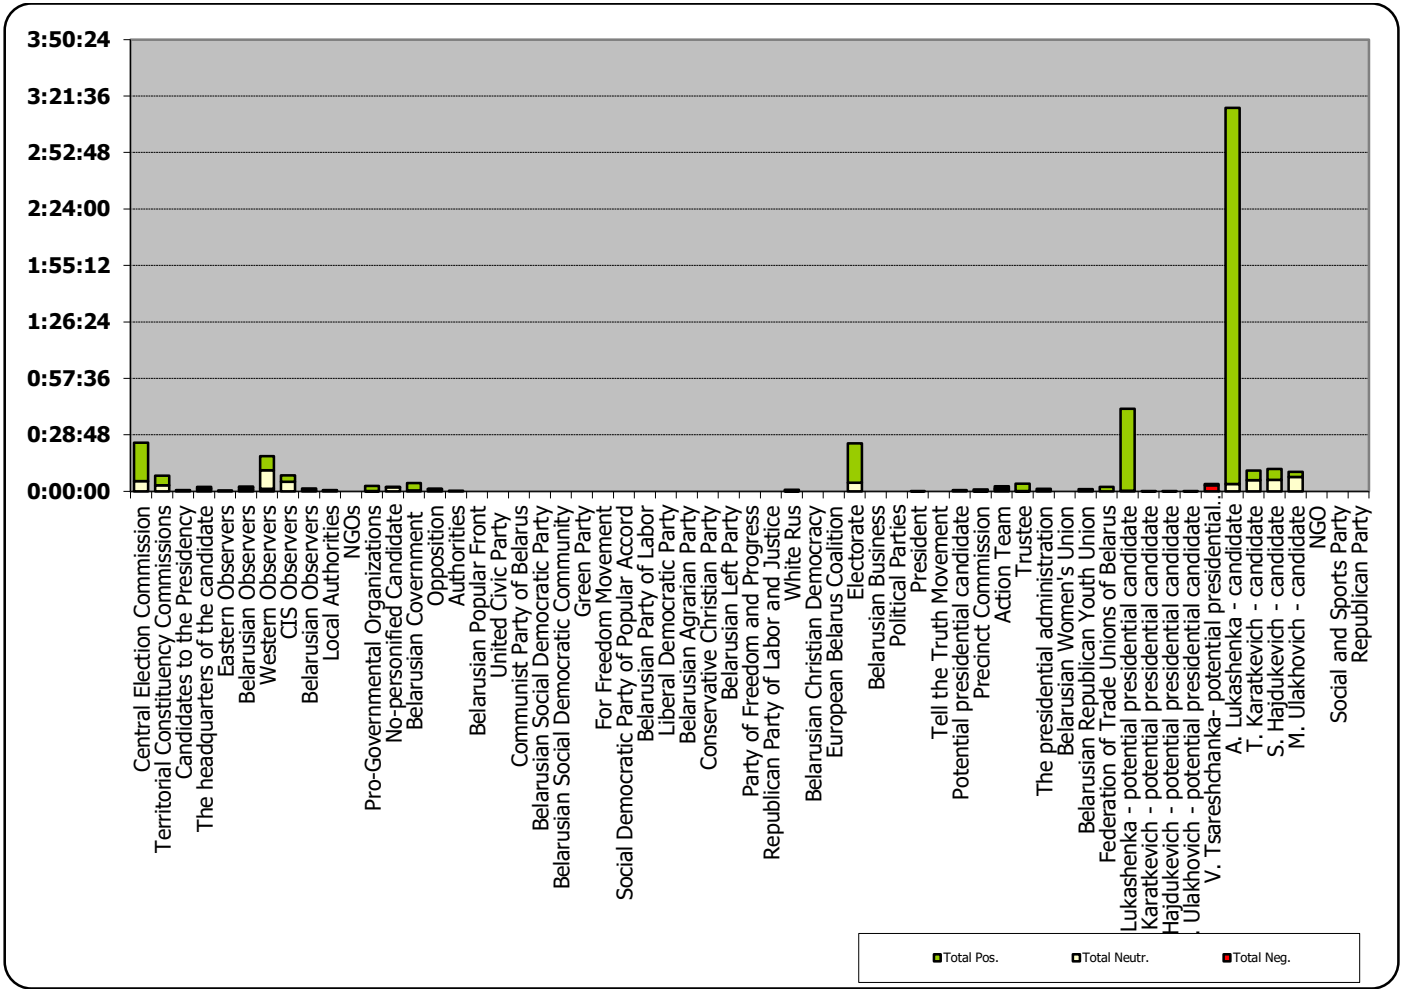

BELARUSIAN PRESIDENT ELECTIONS 2015

01.09-10.10.2015

BT1. PANARAMA

Measured in hours, minutes, seconds (0:02:45)

BELARUSIAN PRESIDENT ELECTIONS 2015

01.09-10.10.2015

ONT. NASHI NOVOSTI

Measured in hours, minutes, seconds (0:02:45)

BELARUSIAN PRESIDENT ELECTIONS 2015

01.09-10.10.2015

BT1. GLAVNYJ EFIR

Measured in hours, minutes, seconds (0:02:45)

BELARUSIAN PRESIDENT ELECTIONS 2015

01.09-10.10.2015

TRC "Mahilou"/Radio "News"

Measured in hours, minutes, seconds (0:02:45)