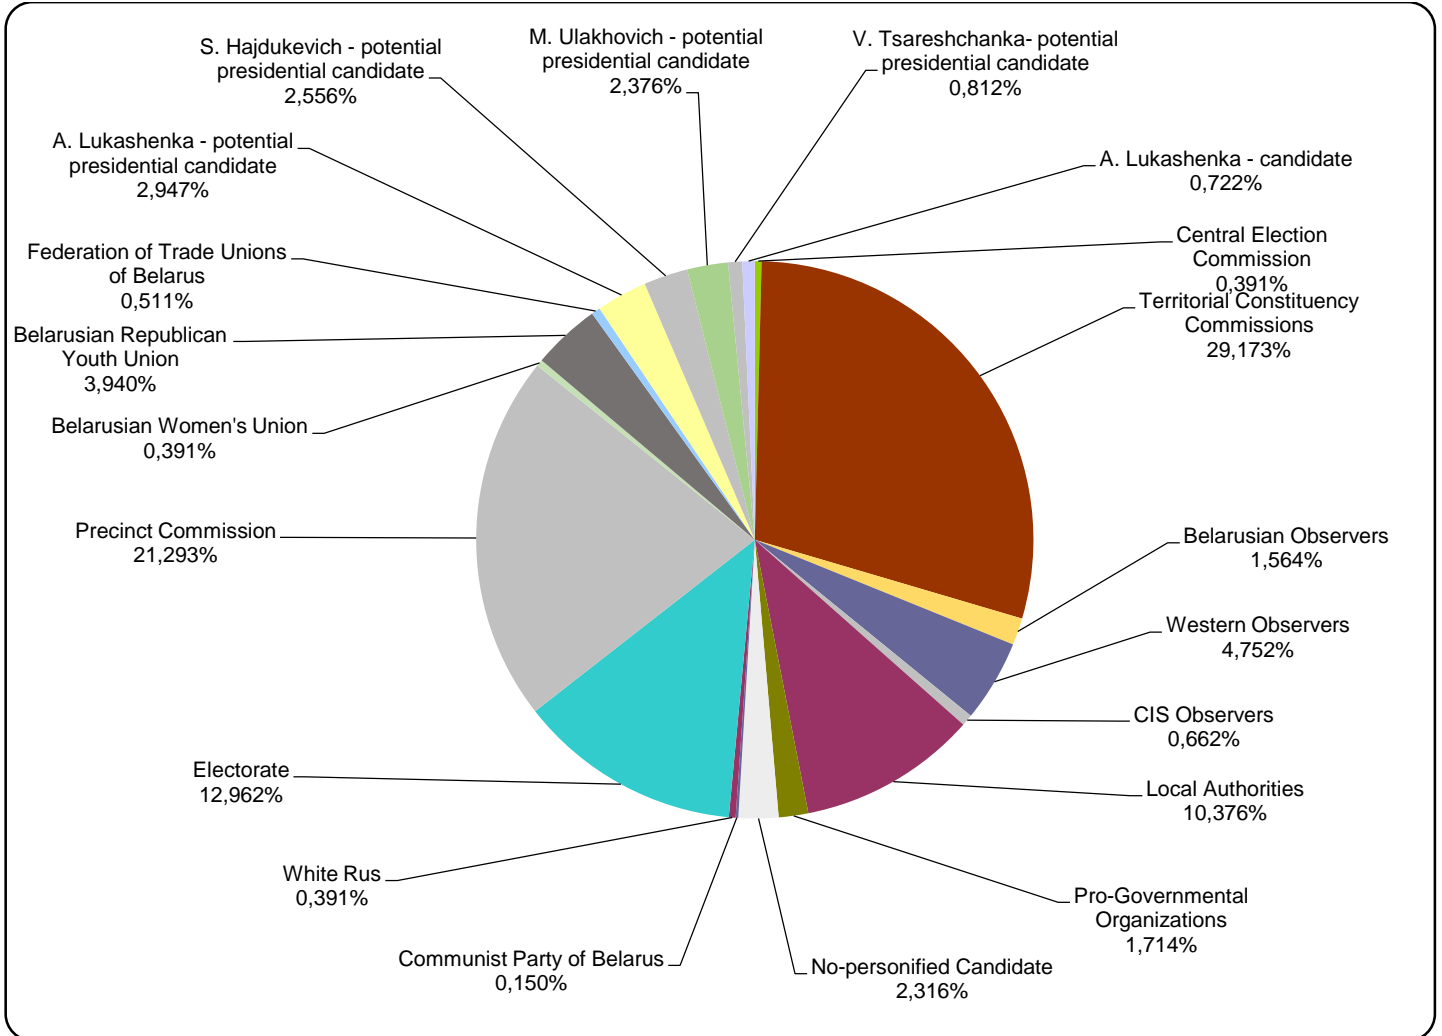

BELARUSIAN PRESIDENT ELECTIONS 2015

01.09-10.10.2015

BT1. GLAVNYJ EFIR

Measured in hours, minutes, seconds (0:02:45)

BELARUSIAN PRESIDENT ELECTIONS 2015

01.09-10.10.2015

TRC "Mahilou"/Radio "News"

Measured in hours, minutes, seconds (0:02:45)