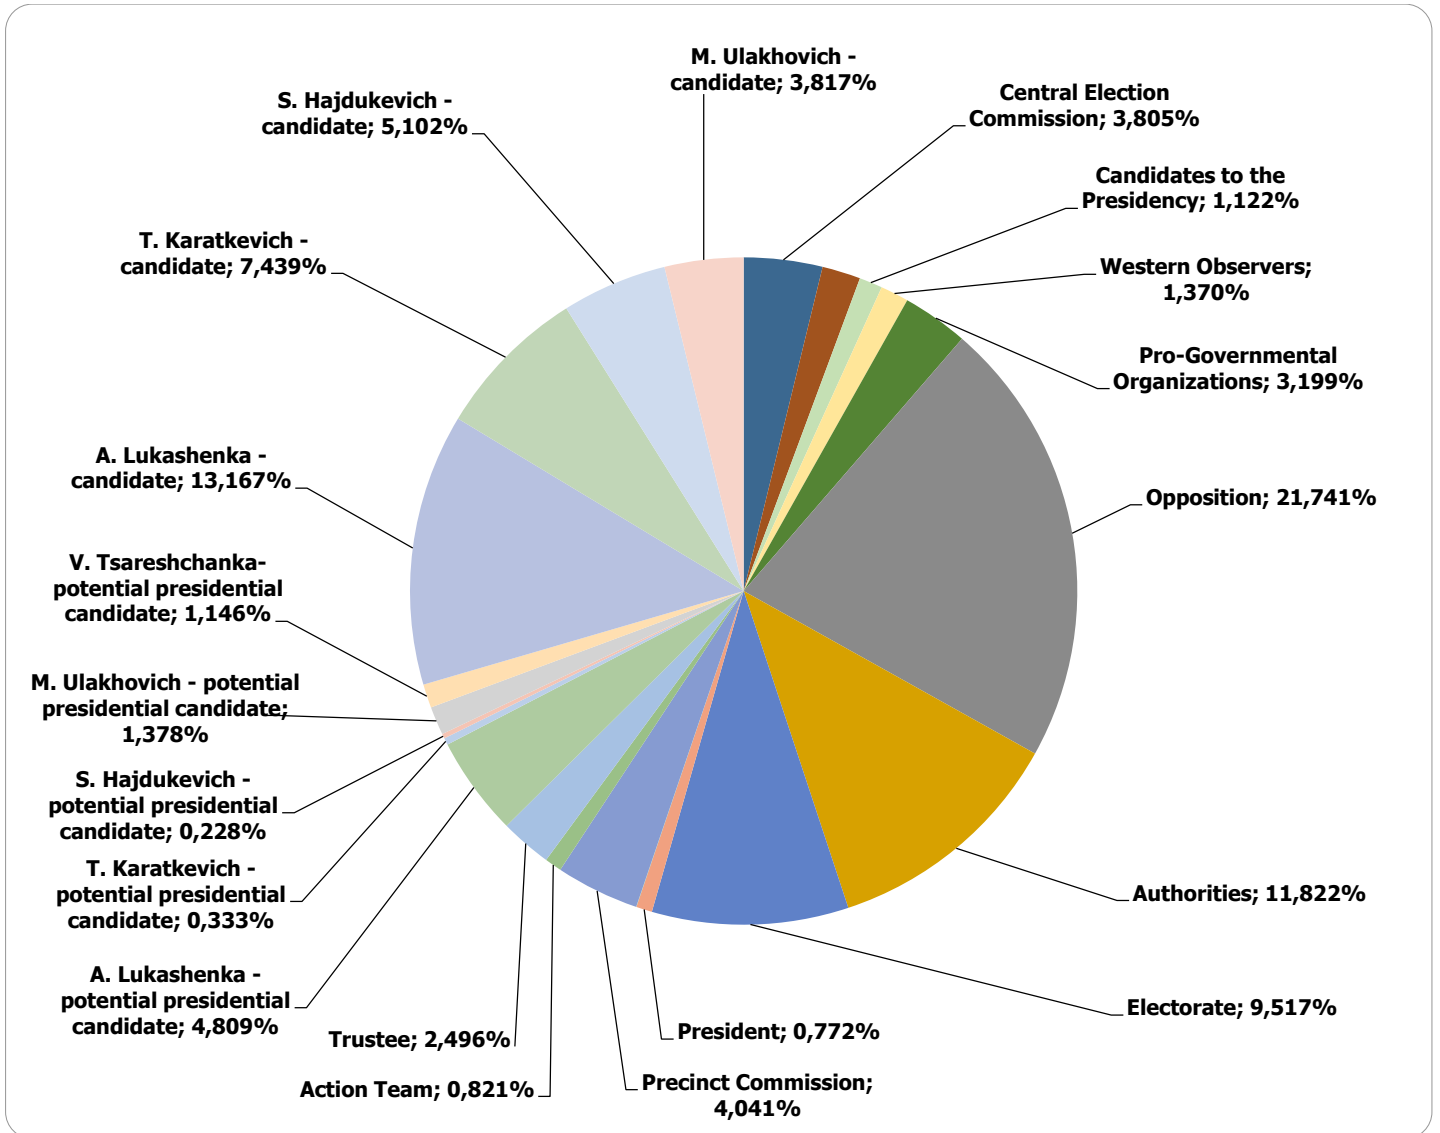

BELARUSIAN PRESIDENT ELECTIONS 2015

01.09-10.10.2015

BELARUS SEGODNIA

Measured in cm2

BELARUSIAN PRESIDENT ELECTIONS 2015

01.09-10.10.2015

NAVINY.BY

Measured in cm2

BELARUSIAN PRESIDENT ELECTIONS 2015

01.09-10.10.2015

NARODNAJA VOLA

Measured in cm²

BELARUSIAN PRESIDENT ELECTIONS 2015

01.09-10.10.2015

NASHA NIVA

Measured in cm2