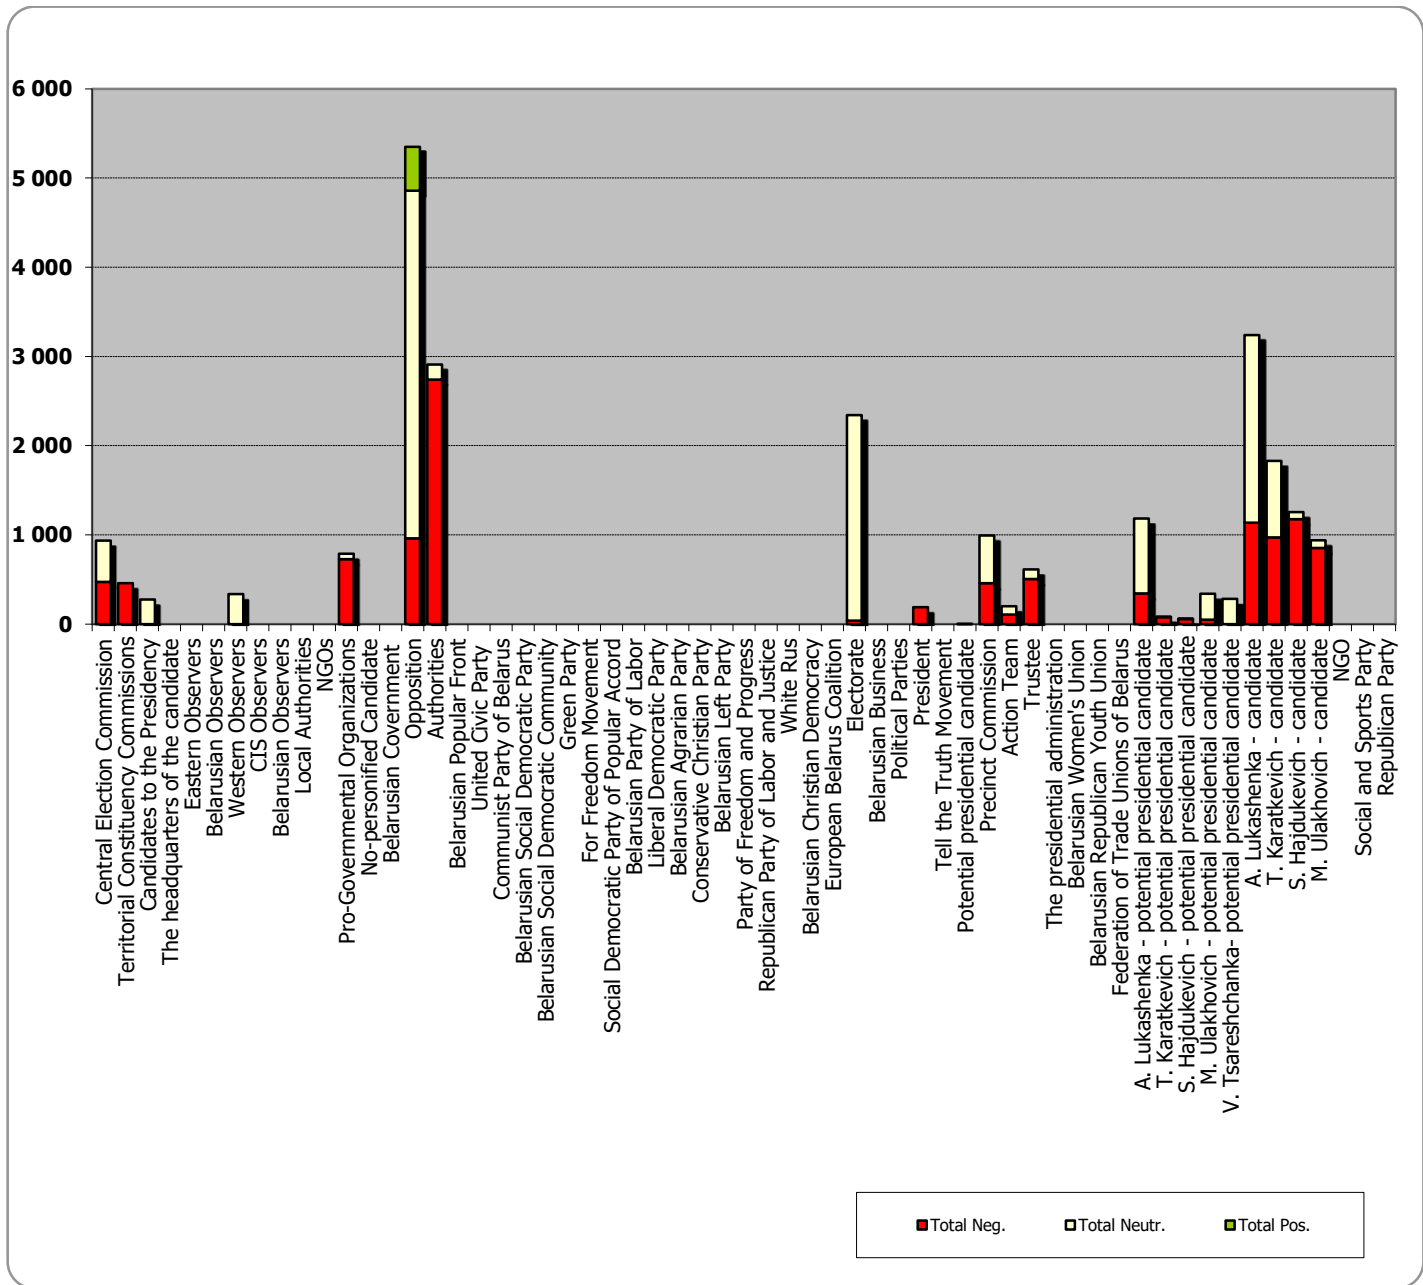

BELARUSIAN PRESIDENT ELECTIONS 2015

01.09-10.10.2015

BELARUS SEGODNIA

Measured in cm2

BELARUSIAN PRESIDENT ELECTIONS 2015

01.09-10.10.2015

NAVINY.BY

Measured in cm2

BELARUSIAN PRESIDENT ELECTIONS 2015

01.09-10.10.2015

NARODNAJA VOLA

Measured in cm²

BELARUSIAN PRESIDENT ELECTIONS 2015

01.09-10.10.2015

NASHA NIVA

Measured in cm2