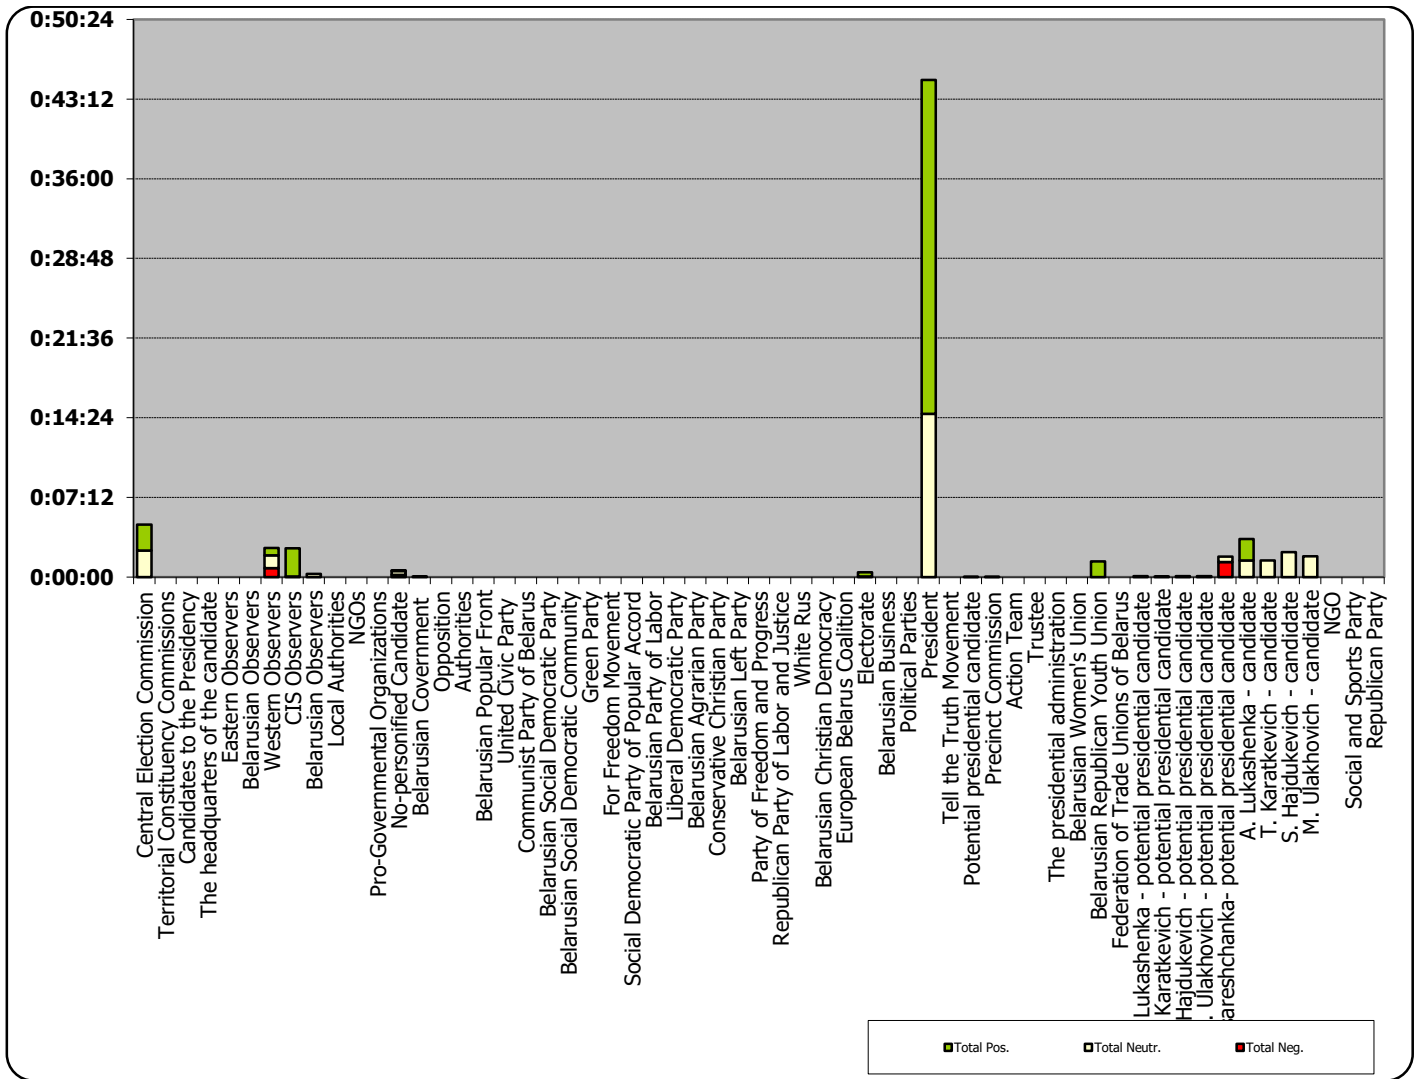

BELARUSIAN PRESIDENT ELECTIONS 2015

01.09-10.10.2015

BT1. PANARAMA

Measured in hours, minutes, seconds (0:02:45)

BELARUSIAN PRESIDENT ELECTIONS 2015

01.09-10.10.2015

ONT. NASHI NOVOSTI

Measured in hours, minutes, seconds (0:02:45)

BELARUSIAN PRESIDENT ELECTIONS 2015

01.09-10.10.2015

BT1. GLAVNYJ EFIR

Measured in hours, minutes, seconds (0:02:45)

BELARUSIAN PRESIDENT ELECTIONS 2015

01.09-10.10.2015

TRC "Mahilou"/Radio "News"

Measured in hours, minutes, seconds (0:02:45)

BELARUSIAN PRESIDENT ELECTIONS 2015

01.09-10.10.2015

KOMSAMOLSKAYA PRAVDA

Measured in cm2

BELARUSIAN PRESIDENT ELECTIONS 2015

01.09-10.10.2015

“Mogilevskaja pravda”

Measured in cm2

BELARUSIAN PRESIDENT ELECTIONS 2015

01.09-10.10.2015

First National Radio "Radiofact"

Measured in hours, minutes, seconds (0:02:45)