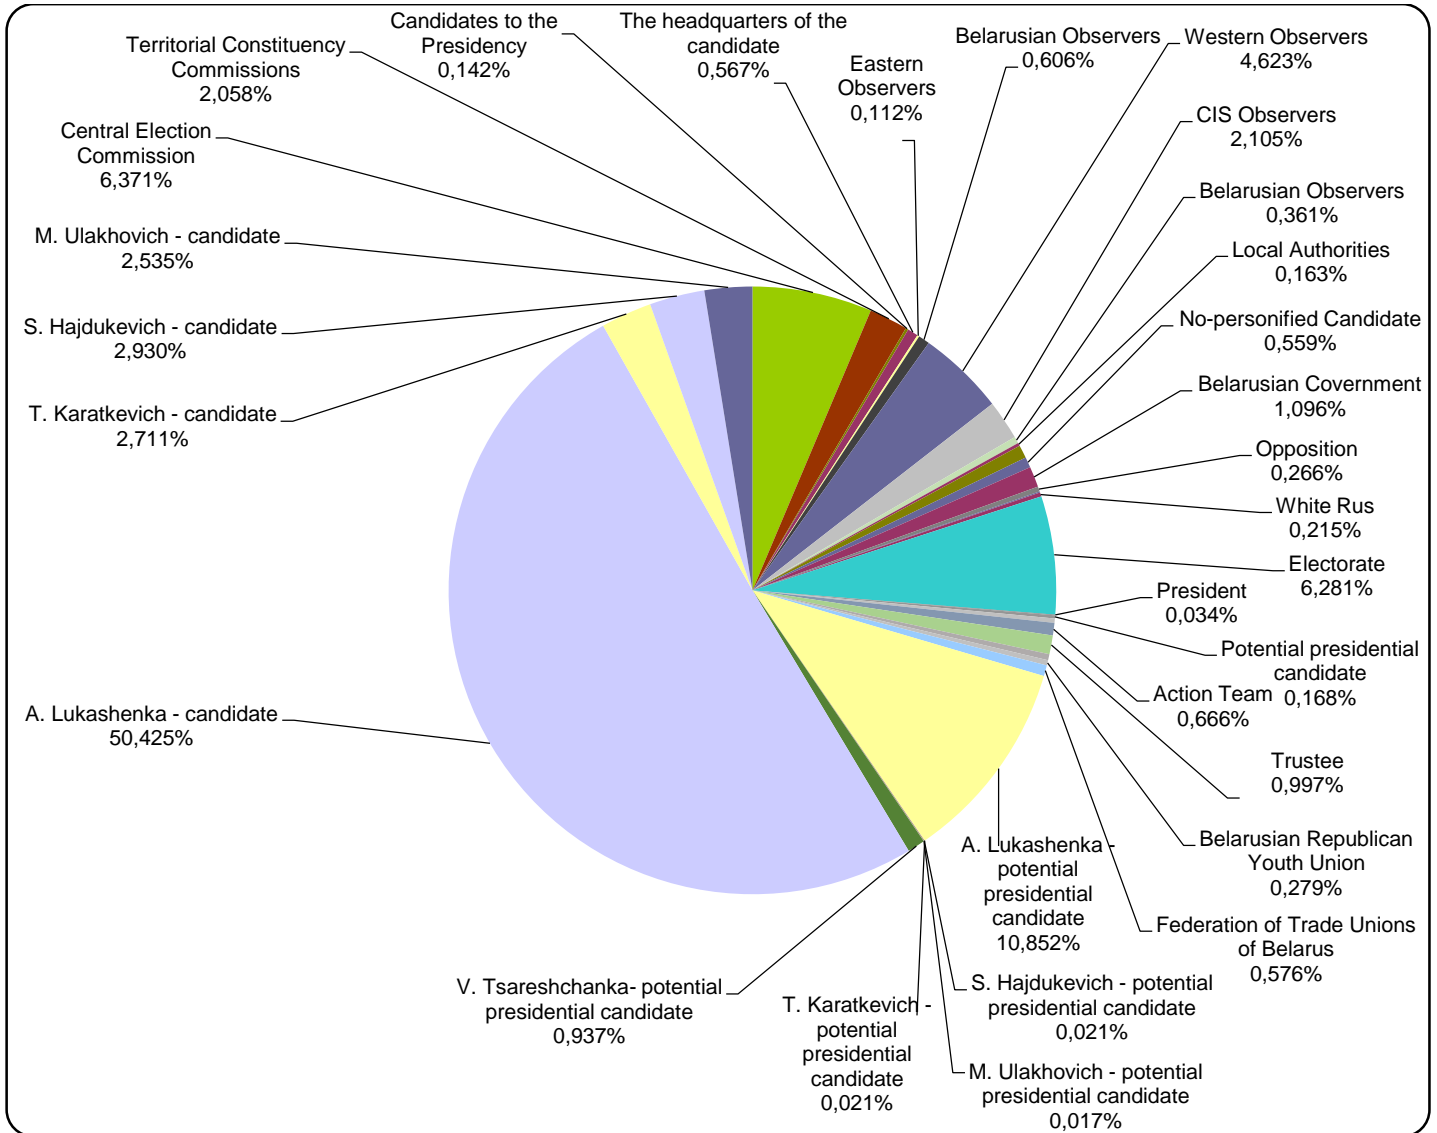

BELARUSIAN PRESIDENT ELECTIONS 2015

01.09-10.10.2015

BT1. PANARAMA

Measured in hours, minutes, seconds (0:02:45)

BELARUSIAN PRESIDENT ELECTIONS 2015

01.09-10.10.2015

ONT. NASHI NOVOSTI

Measured in hours, minutes, seconds (0:02:45)

BELARUSIAN PRESIDENT ELECTIONS 2015

01.09-10.10.2015

BT1. GLAVNYJ EFIR

Measured in hours, minutes, seconds (0:02:45)

BELARUSIAN PRESIDENT ELECTIONS 2015

01.09-10.10.2015

TRC "Mahilou"/Radio "News"

Measured in hours, minutes, seconds (0:02:45)