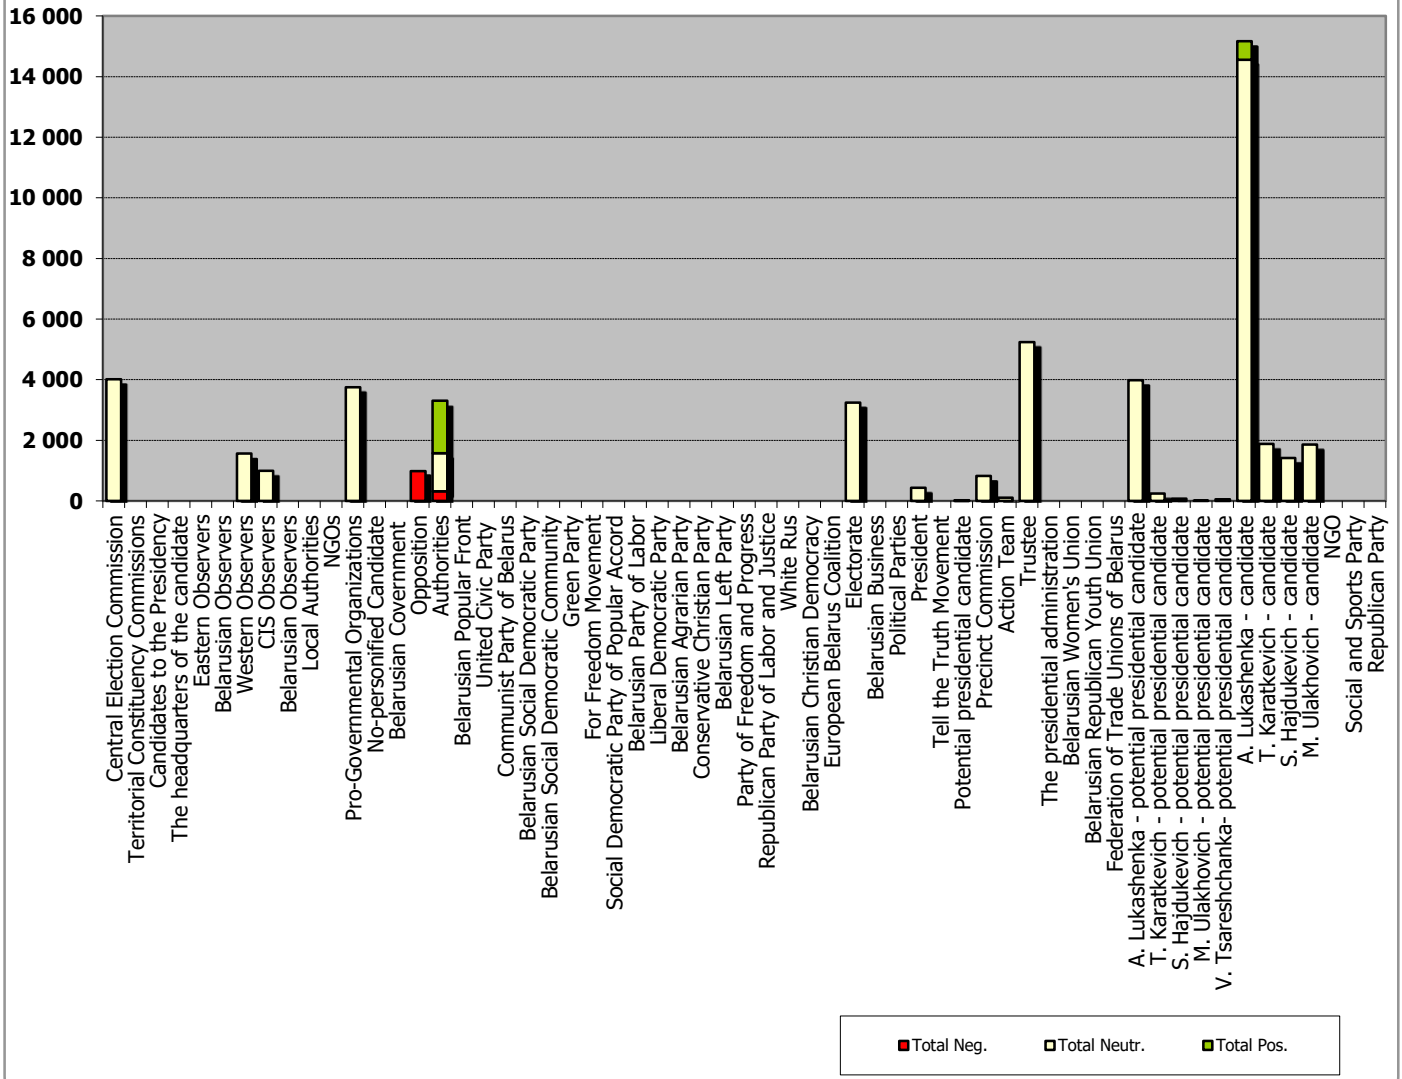

BELARUSIAN PRESIDENT ELECTIONS 2015

01.09-10.10.2015

BT1. GLAVNYJ EFIR

Measured in hours, minutes, seconds (0:02:45)

BELARUSIAN PRESIDENT ELECTIONS 2015

01.09-10.10.2015

TRC "Mahilou"/Radio "News"

Measured in hours, minutes, seconds (0:02:45)

BELARUSIAN PRESIDENT ELECTIONS 2015

01.09-10.10.2015

BELARUS SEGODNIA

Measured in cm2

BELARUSIAN PRESIDENT ELECTIONS 2015

01.09-10.10.2015

NAVINY.BY

Measured in cm2