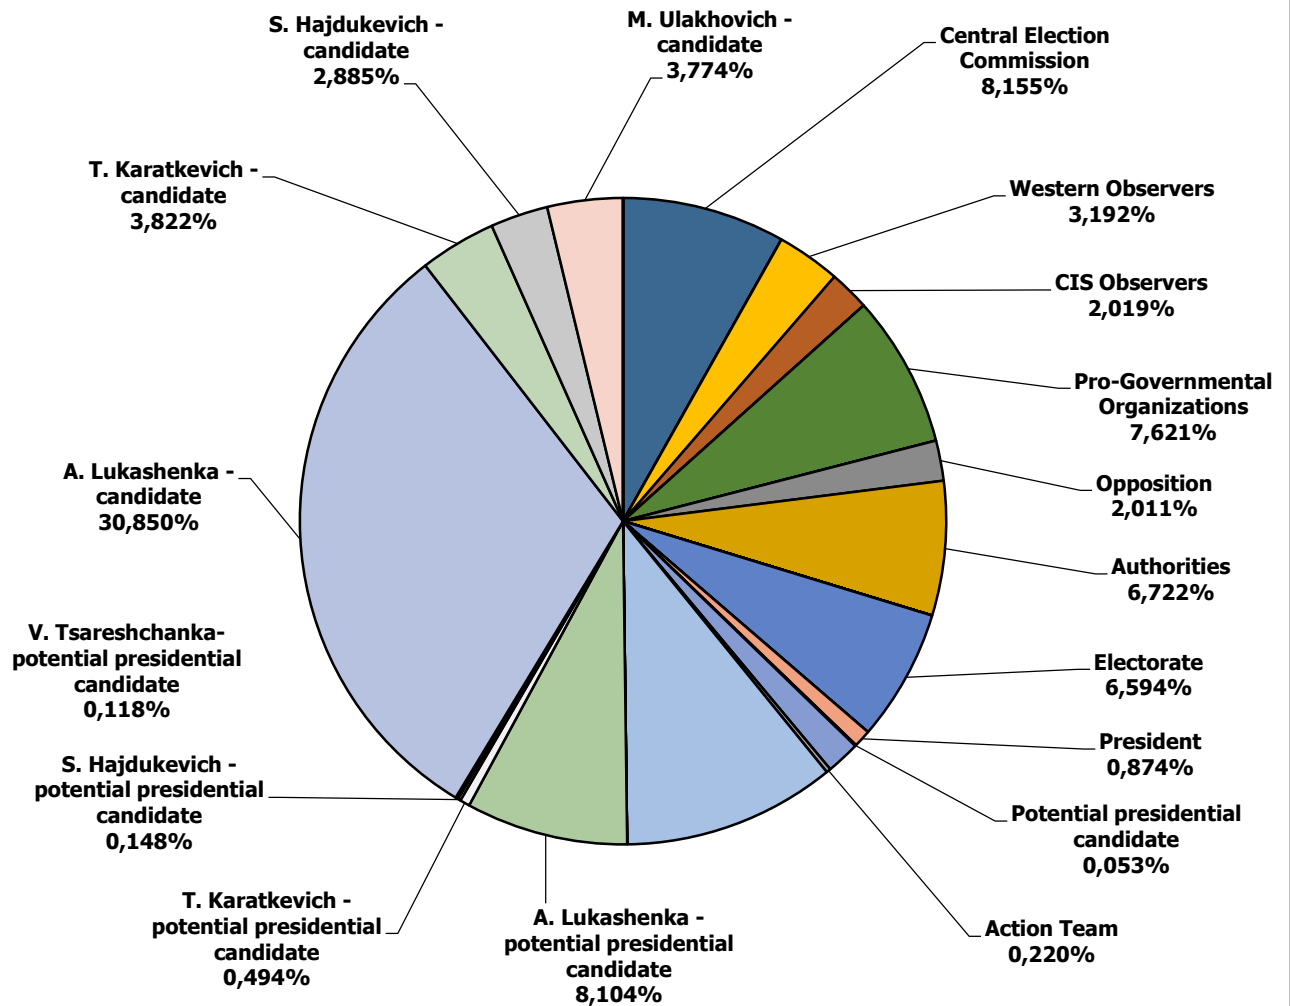

BELARUSIAN PRESIDENT ELECTIONS 2015

01.09-10.10.2015

BT1. GLAVNYJ EFIR

Measured in hours, minutes, seconds (0:02:45)

BELARUSIAN PRESIDENT ELECTIONS 2015

01.09-10.10.2015

TRC "Mahilou"/Radio "News"

Measured in hours, minutes, seconds (0:02:45)

BELARUSIAN PRESIDENT ELECTIONS 2015

01.09-10.10.2015

BELARUS SEGODNIA

Measured in cm2

BELARUSIAN PRESIDENT ELECTIONS 2015

01.09-10.10.2015

NAVINY.BY

Measured in cm2