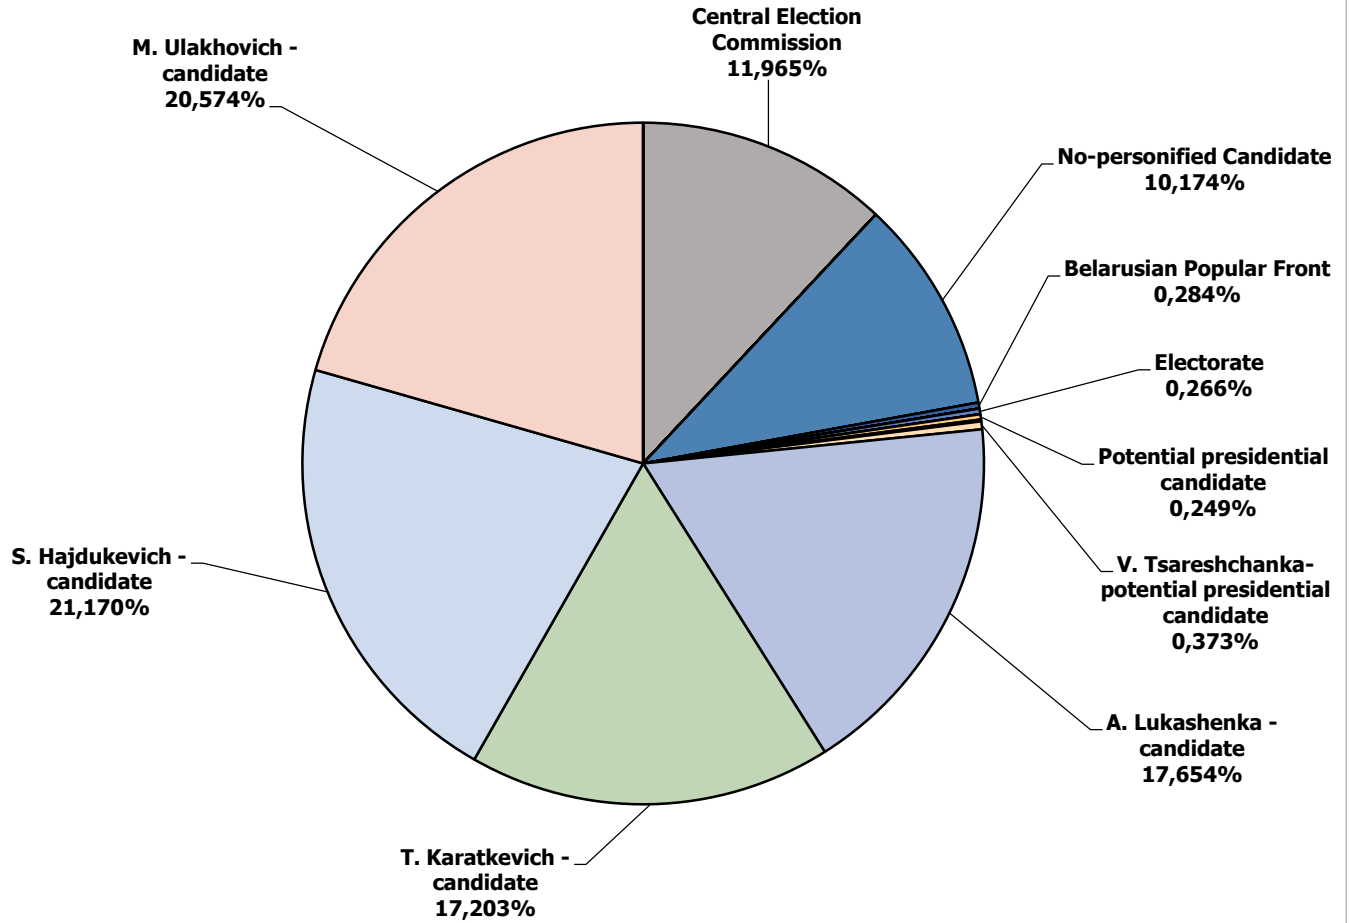

BELARUSIAN PRESIDENT ELECTIONS 2015

01.09-10.10.2015

BELARUS SEGODNIA

Measured in cm2

BELARUSIAN PRESIDENT ELECTIONS 2015

01.09-10.10.2015

NAVINY.BY

Measured in cm2

BELARUSIAN PRESIDENT ELECTIONS 2015

01.09-10.10.2015

NARODNAJA VOLA

Measured in cm²

BELARUSIAN PRESIDENT ELECTIONS 2015

01.09-10.10.2015

NASHA NIVA

Measured in cm2

BELARUSIAN PRESIDENT ELECTIONS 2015

01.09-10.10.2015

KOMSAMOLSKAYA PRAVDA

Measured in cm2

BELARUSIAN PRESIDENT ELECTIONS 2015

01.09-10.10.2015

“Mogilevskaja pravda”

Measured in cm2