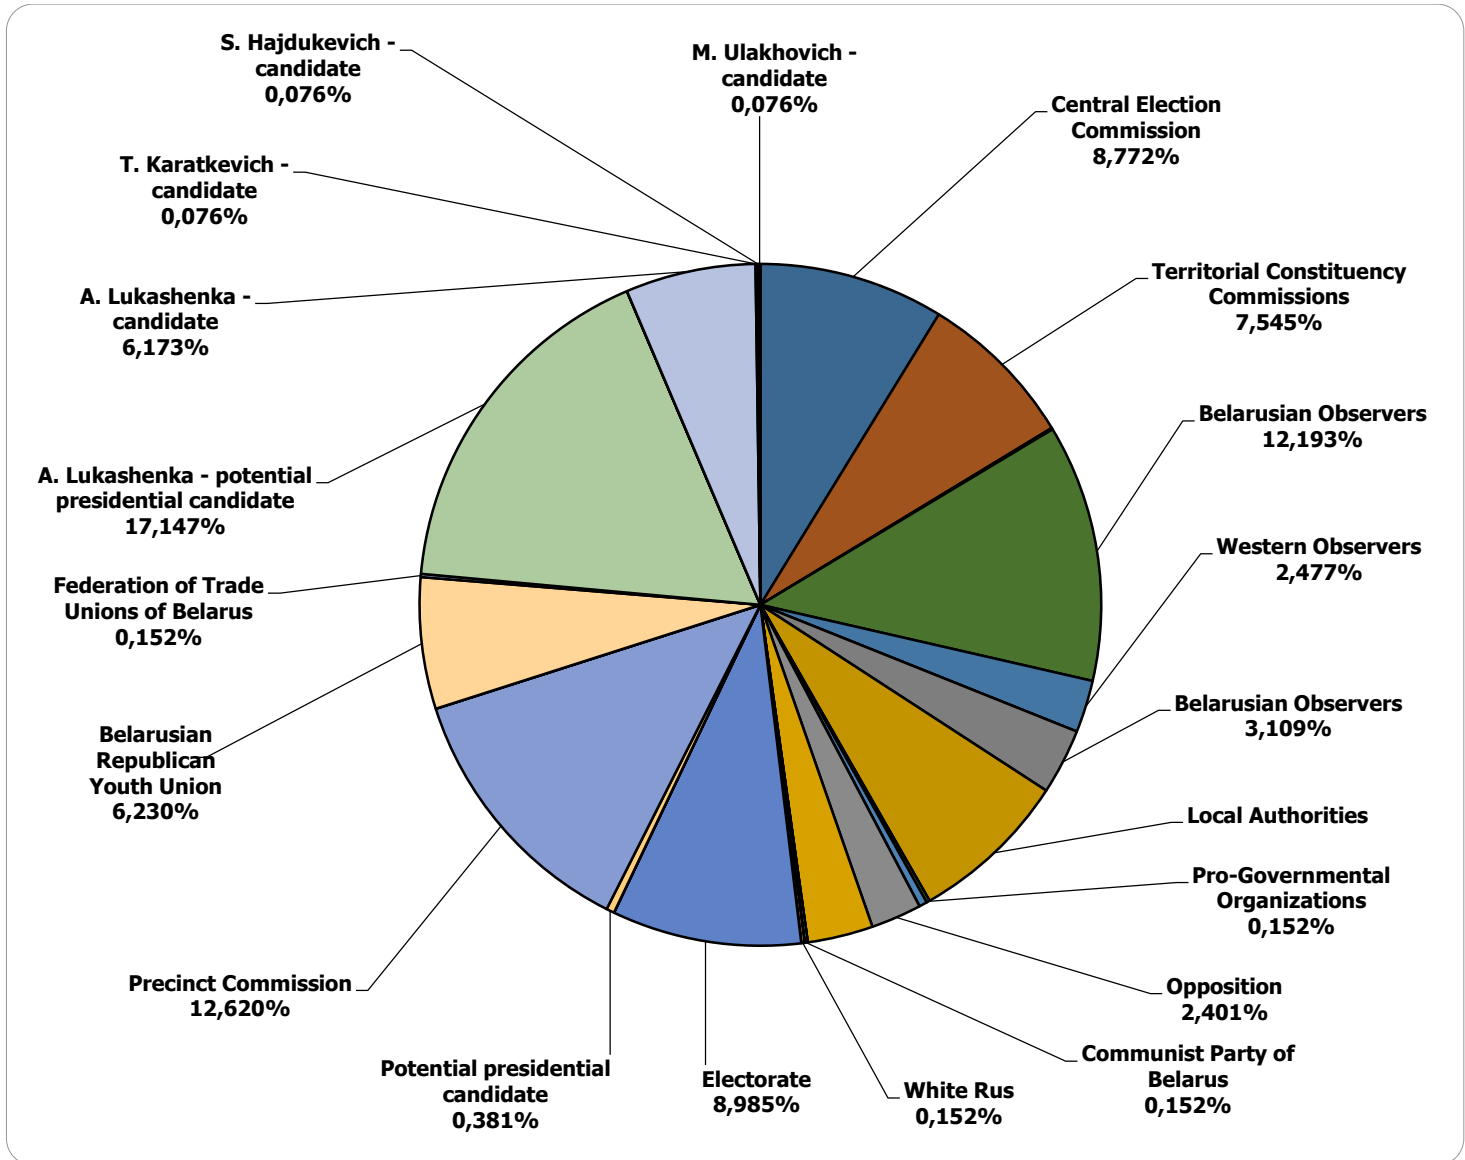

BELARUSIAN PRESIDENT ELECTIONS 2015

01.09-10.10.2015

NARODNAJA VOLA

Measured in cm²

BELARUSIAN PRESIDENT ELECTIONS 2015

01.09-10.10.2015

NASHA NIVA

Measured in cm2

BELARUSIAN PRESIDENT ELECTIONS 2015

01.09-10.10.2015

KOMSAMOLSKAYA PRAVDA

Measured in cm2

BELARUSIAN PRESIDENT ELECTIONS 2015

01.09-10.10.2015

“Mogilevskaja pravda”

Measured in cm2

BELARUSIAN PRESIDENT ELECTIONS 2015

01.09-10.10.2015

First National Radio "Radiofact"

Measured in hours, minutes, seconds (0:02:45)