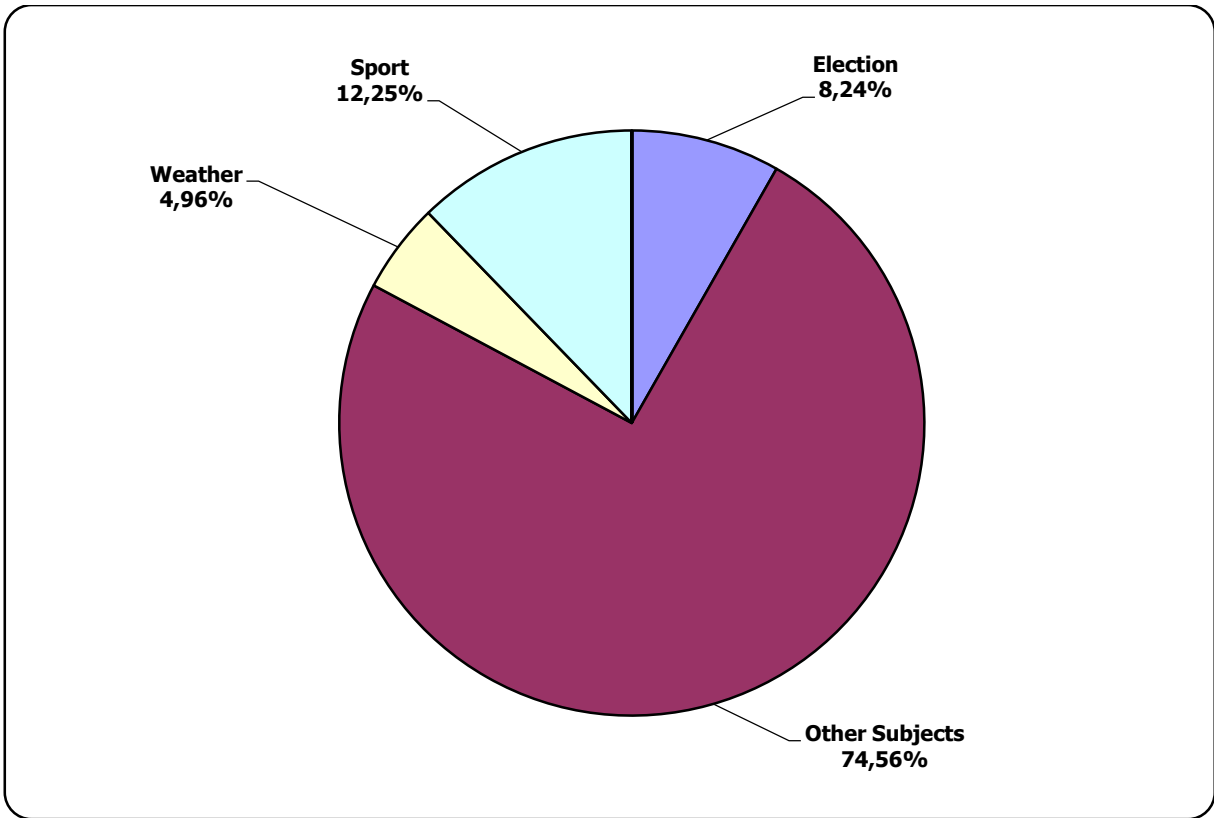

BELARUSIAN PRESIDENT ELECTIONS 2015

01.09-10.10.2015

BT1. PANARAMA

Measured in hours, minutes, seconds (0:02:45)

BELARUSIAN PRESIDENT ELECTIONS 2015

01.09-10.10.2015

ONT. NASHI NOVOSTI

Measured in hours, minutes, seconds (0:02:45)