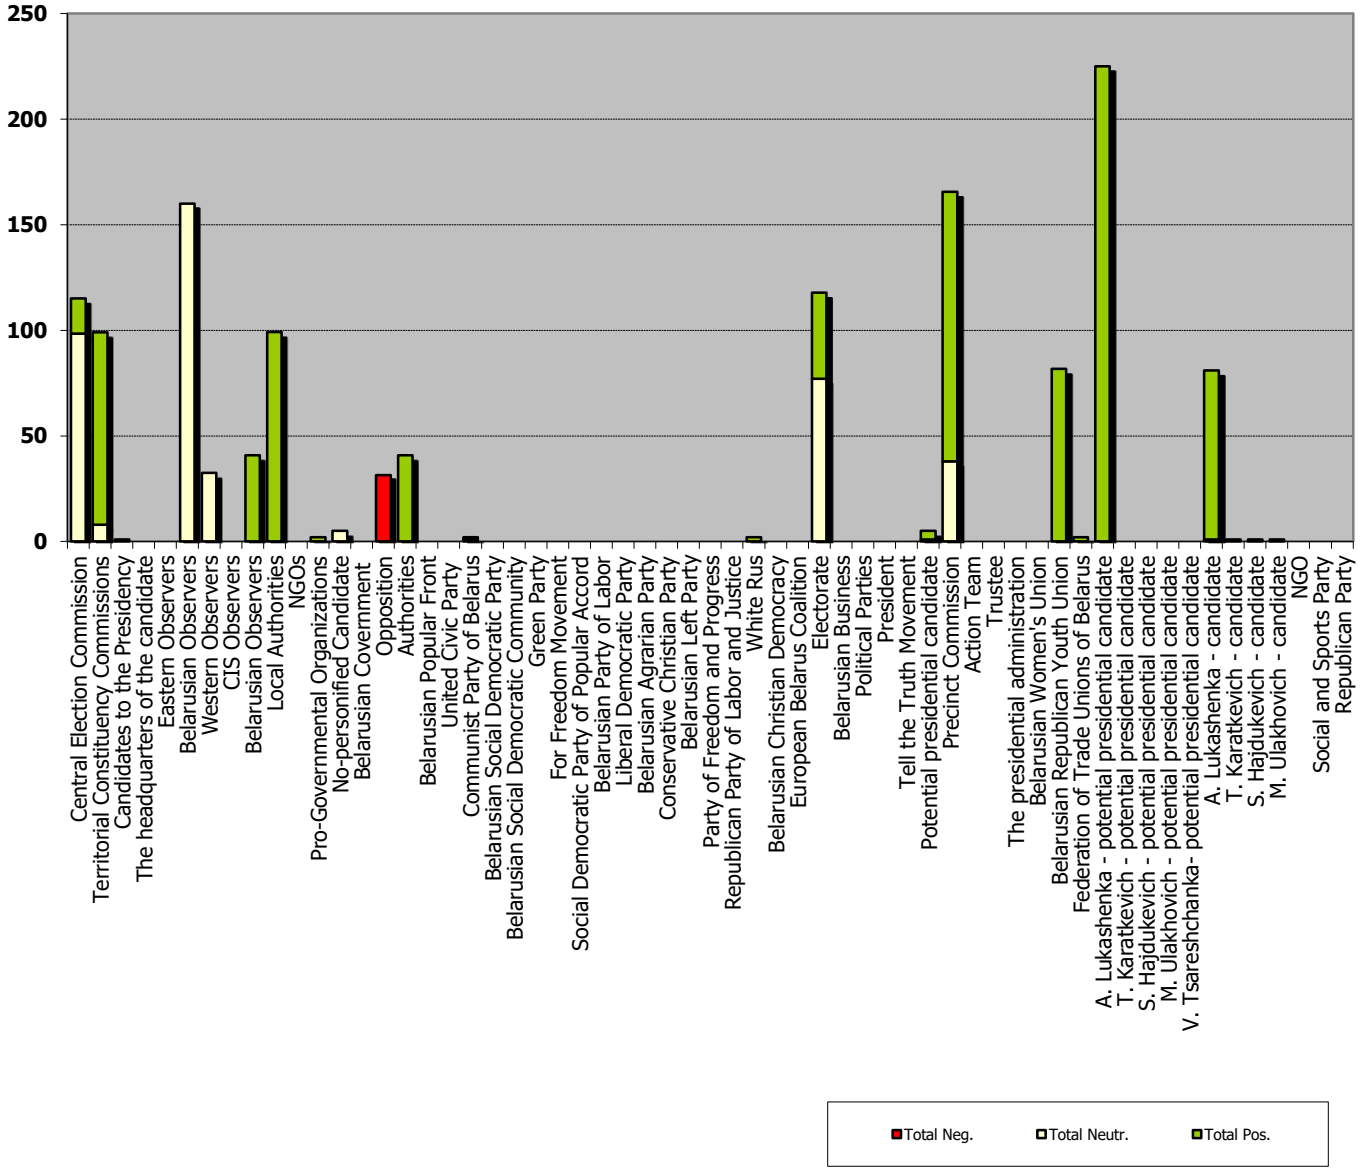

BELARUSIAN PRESIDENT ELECTIONS 2015

01.09-10.10.2015

NARODNAJA VOLA

Measured in cm²

BELARUSIAN PRESIDENT ELECTIONS 2015

01.09-10.10.2015

NASHA NIVA

Measured in cm2

BELARUSIAN PRESIDENT ELECTIONS 2015

01.09-10.10.2015

KOMSAMOLSKAYA PRAVDA

Measured in cm2

BELARUSIAN PRESIDENT ELECTIONS 2015

01.09-10.10.2015

“Mogilevskaja pravda”

Measured in cm2

BELARUSIAN PRESIDENT ELECTIONS 2015

01.09-10.10.2015

First National Radio "Radiofact"

Measured in hours, minutes, seconds (0:02:45)