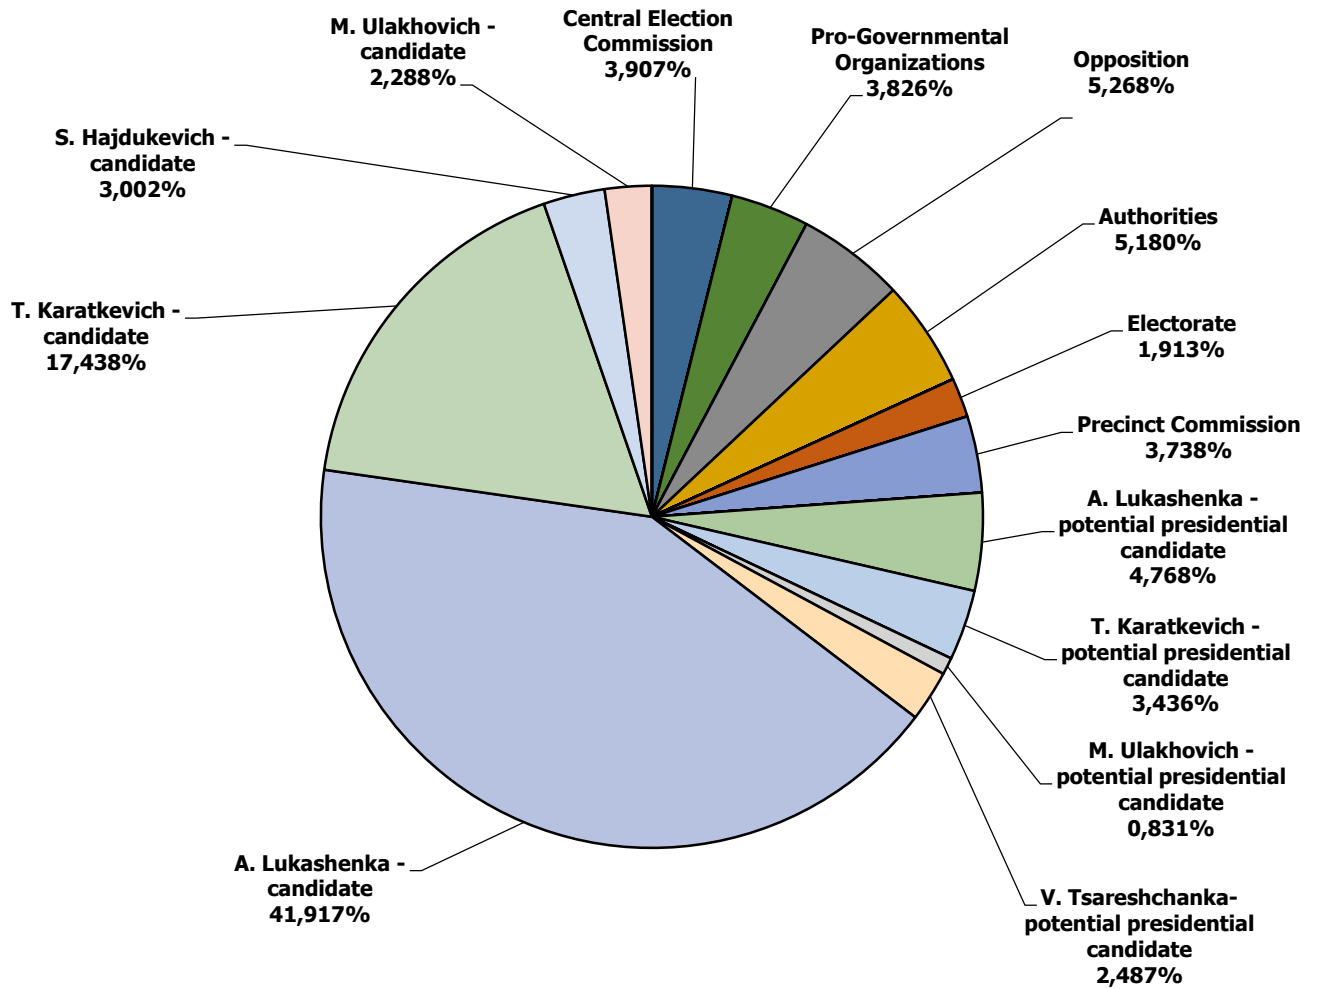

BELARUSIAN PRESIDENT ELECTIONS 2015

01.09-10.10.2015

BELARUS SEGODNIA

Measured in cm2

BELARUSIAN PRESIDENT ELECTIONS 2015

01.09-10.10.2015

NAVINY.BY

Measured in cm2

BELARUSIAN PRESIDENT ELECTIONS 2015

01.09-10.10.2015

NARODNAJA VOLA

Measured in cm²

BELARUSIAN PRESIDENT ELECTIONS 2015

01.09-10.10.2015

NASHA NIVA

Measured in cm2

BELARUSIAN PRESIDENT ELECTIONS 2015

01.09-10.10.2015

KOMSAMOLSKAYA PRAVDA

Measured in cm2

BELARUSIAN PRESIDENT ELECTIONS 2015

01.09-10.10.2015

“Mogilevskaja pravda”

Measured in cm2