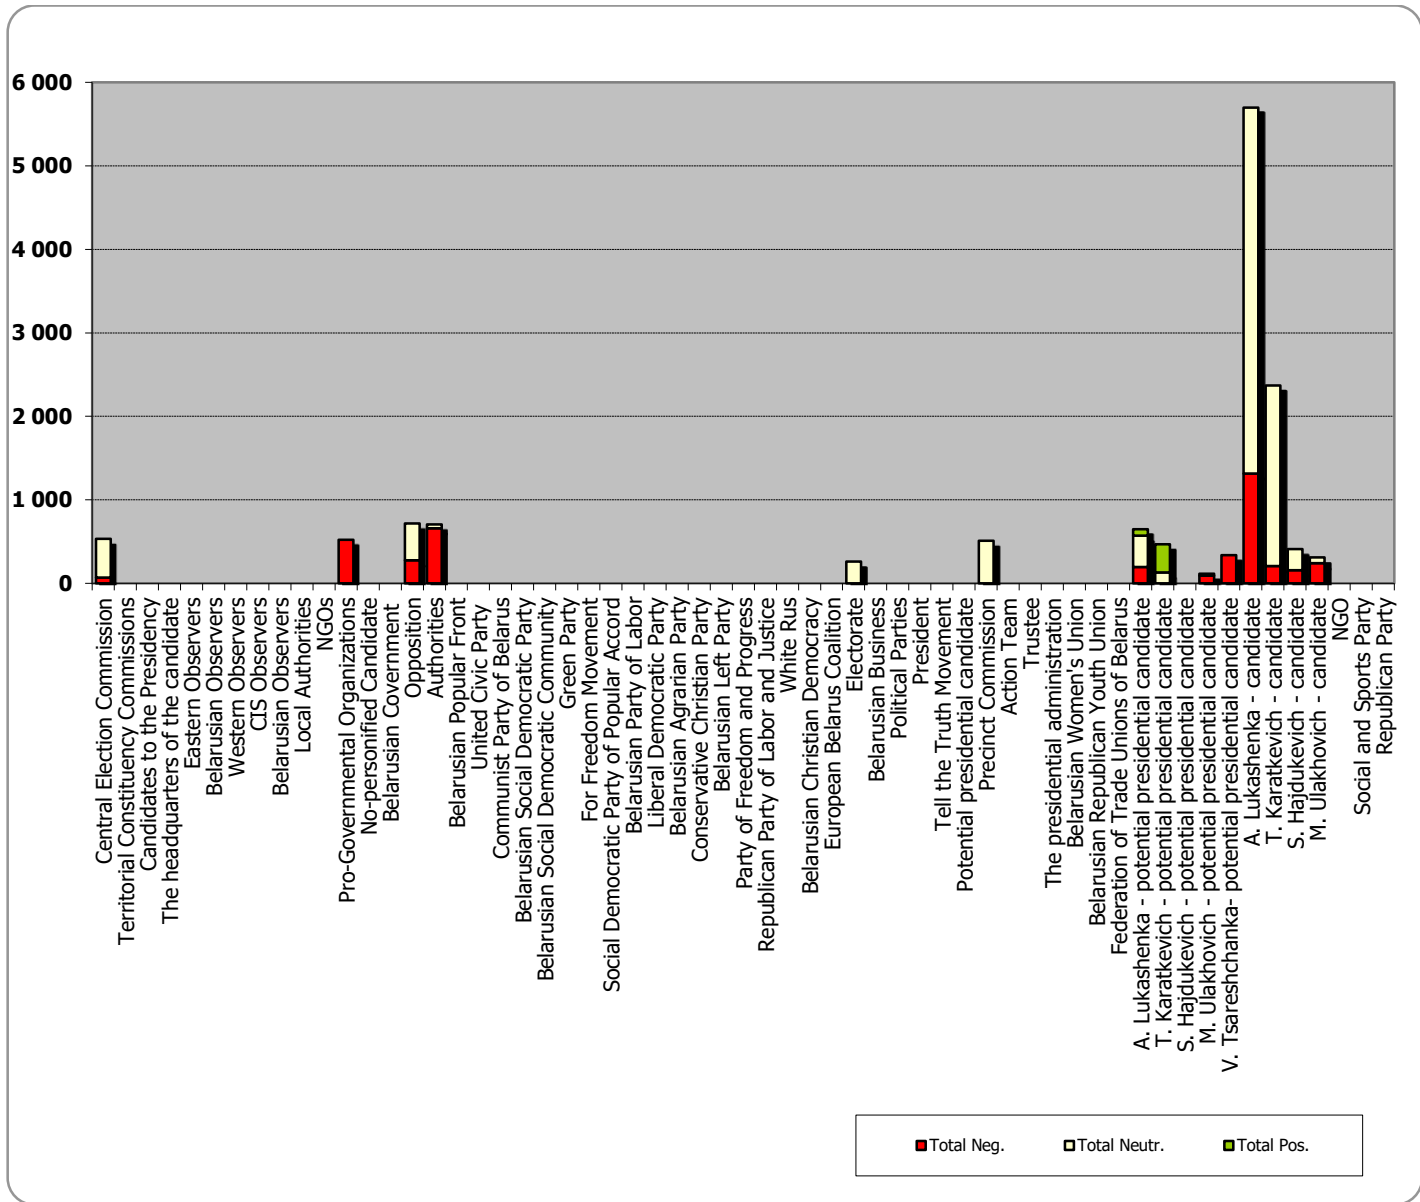

BELARUSIAN PRESIDENT ELECTIONS 2015

01.09-10.10.2015

BELARUS SEGODNIA

Measured in cm2

BELARUSIAN PRESIDENT ELECTIONS 2015

01.09-10.10.2015

NAVINY.BY

Measured in cm2

BELARUSIAN PRESIDENT ELECTIONS 2015

01.09-10.10.2015

NARODNAJA VOLA

Measured in cm²

BELARUSIAN PRESIDENT ELECTIONS 2015

01.09-10.10.2015

NASHA NIVA

Measured in cm2

BELARUSIAN PRESIDENT ELECTIONS 2015

01.09-10.10.2015

KOMSAMOLSKAYA PRAVDA

Measured in cm2

BELARUSIAN PRESIDENT ELECTIONS 2015

01.09-10.10.2015

“Mogilevskaja pravda”

Measured in cm2

BELARUSIAN PRESIDENT ELECTIONS 2015

01.09-10.10.2015

First National Radio "Radiofact"

Measured in hours, minutes, seconds (0:02:45)