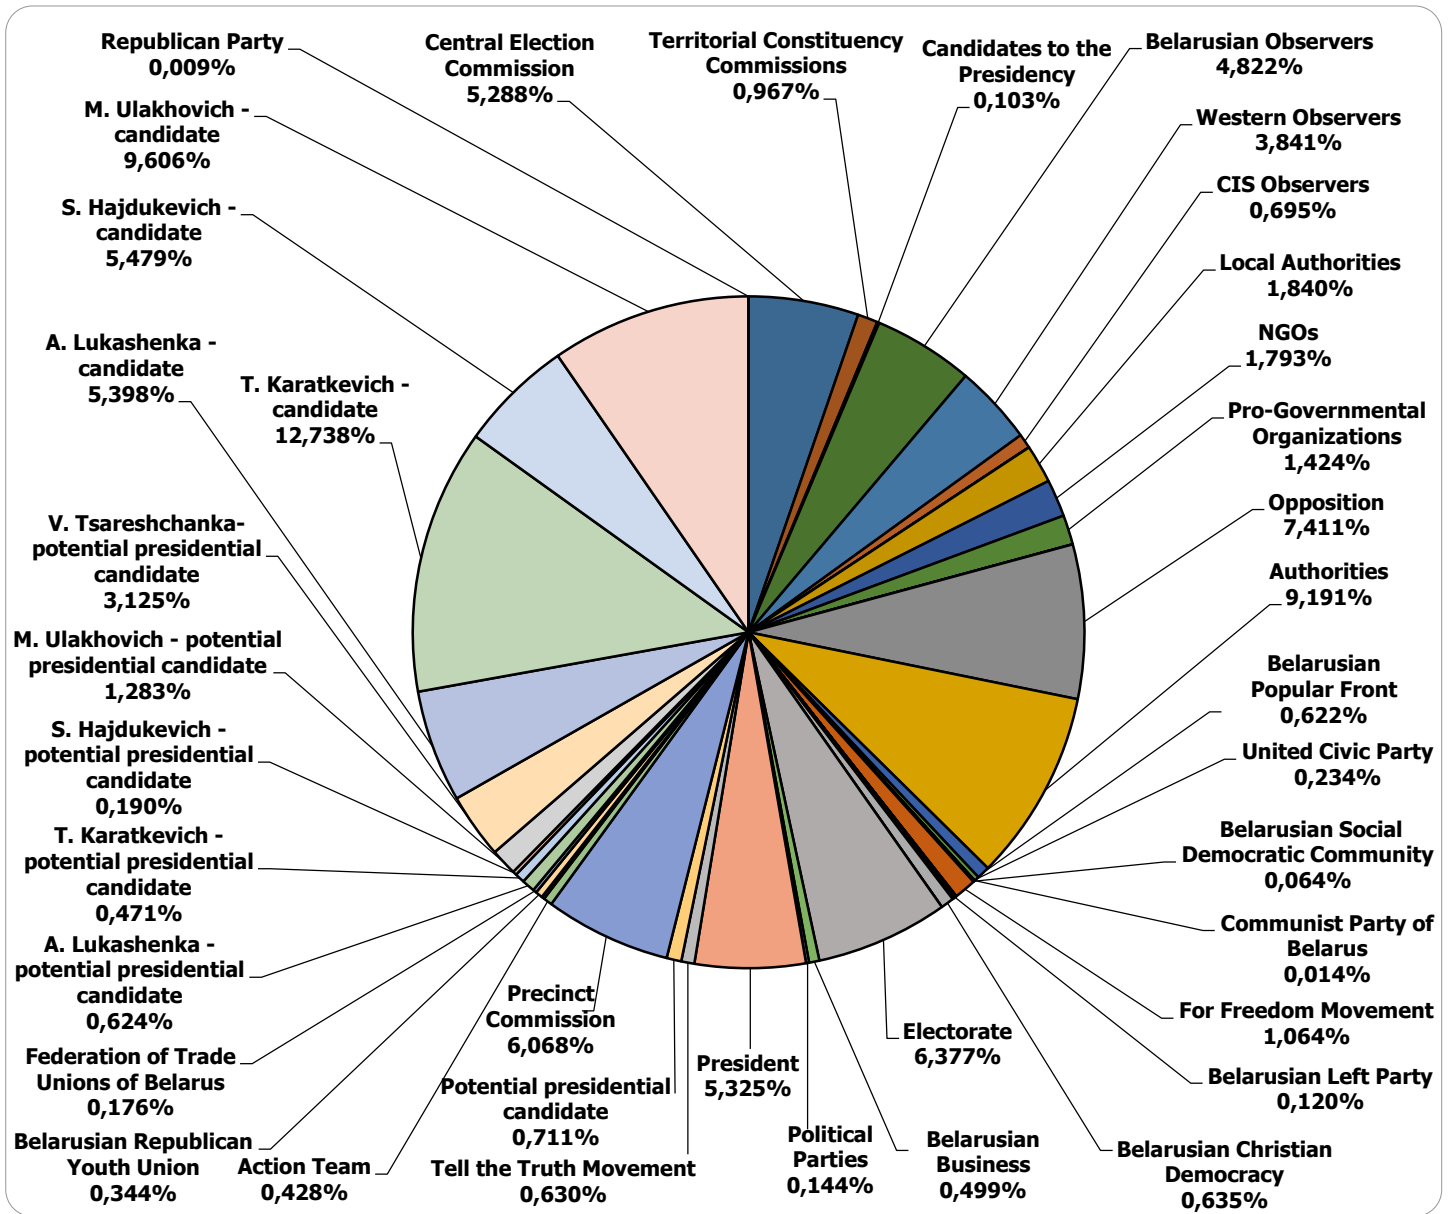

BELARUSIAN PRESIDENT ELECTIONS 2015

01.09-10.10.2015

BELARUS SEGODNIA

Measured in cm2

BELARUSIAN PRESIDENT ELECTIONS 2015

01.09-10.10.2015

NAVINY.BY

Measured in cm2

BELARUSIAN PRESIDENT ELECTIONS 2015

01.09-10.10.2015

NARODNAJA VOLA

Measured in cm²

BELARUSIAN PRESIDENT ELECTIONS 2015

01.09-10.10.2015

NASHA NIVA

Measured in cm2

BELARUSIAN PRESIDENT ELECTIONS 2015

01.09-10.10.2015

KOMSAMOLSKAYA PRAVDA

Measured in cm2

BELARUSIAN PRESIDENT ELECTIONS 2015

01.09-10.10.2015

“Mogilevskaja pravda”

Measured in cm2