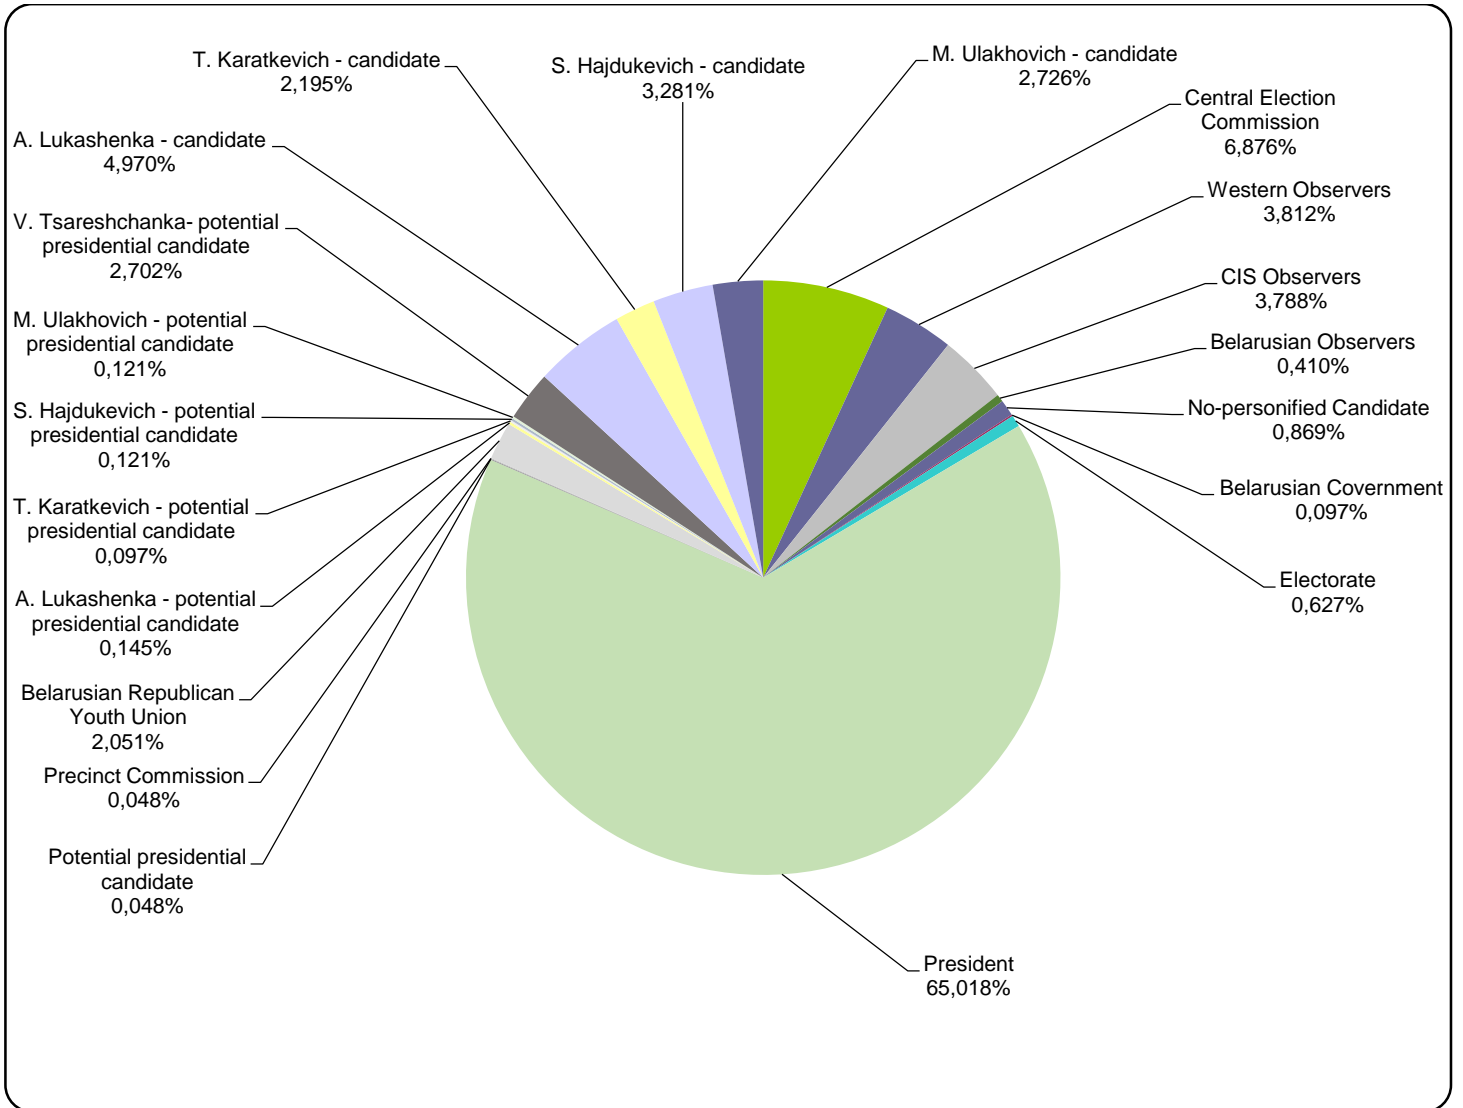

BELARUSIAN PRESIDENT ELECTIONS 2015

01.09-10.10.2015

BT1. PANARAMA

Measured in hours, minutes, seconds (0:02:45)

BELARUSIAN PRESIDENT ELECTIONS 2015

01.09-10.10.2015

ONT. NASHI NOVOSTI

Measured in hours, minutes, seconds (0:02:45)

BELARUSIAN PRESIDENT ELECTIONS 2015

01.09-10.10.2015

BT1. GLAVNYJ EFIR

Measured in hours, minutes, seconds (0:02:45)

BELARUSIAN PRESIDENT ELECTIONS 2015

01.09-10.10.2015

TRC "Mahilou"/Radio "News"

Measured in hours, minutes, seconds (0:02:45)

BELARUSIAN PRESIDENT ELECTIONS 2015

01.09-10.10.2015

BELARUS SEGODNIA

Measured in cm2

BELARUSIAN PRESIDENT ELECTIONS 2015

01.09-10.10.2015

NAVINY.BY

Measured in cm2