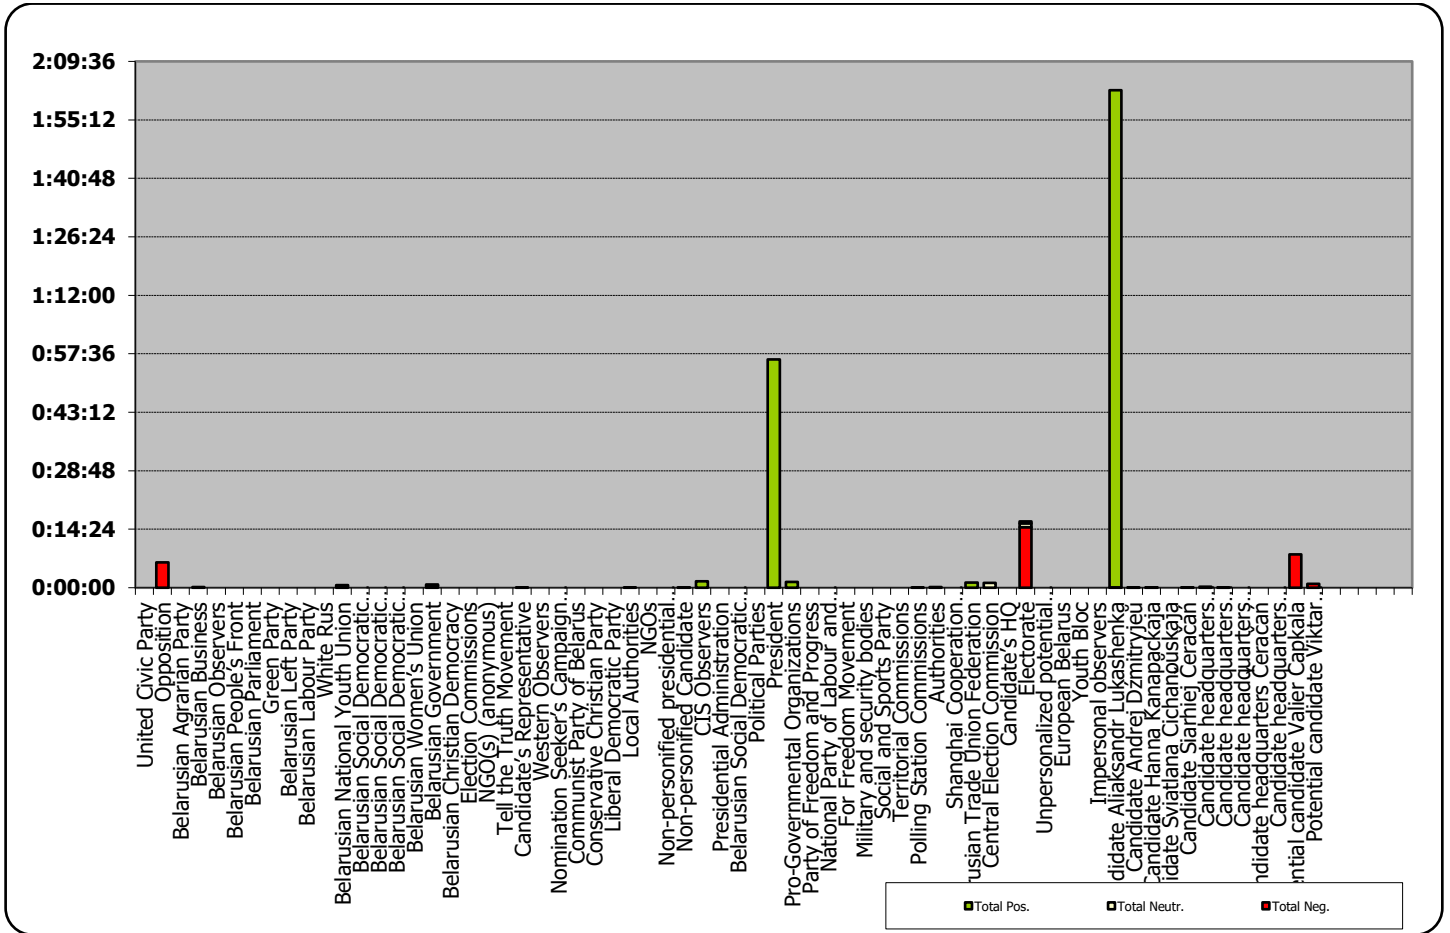

NAVINY.BY

Measured in number of characters

Glavny Efir (Most Important Air) weekly programme on Belarus 1 TV station

Measured in hours, minutes, seconds (0:02:45)

Glavny Efir (Most Important Air) weekly programme on Belarus 1 TV station

Panorama (Panorama) news programme on Belarus 1 TV station

Measured in hours, minutes, seconds (0:02:45)

Беларусь 1 / ПАНАРАМА

“Kontury” programme on ONT TV station

Measured in hours, minutes, seconds (0:02:45)

“Kontury” programme on ONT TV station

Nashi Novosti (Our News) news programme on ONT TV station

Measured in hours, minutes, seconds (0:02:45)

Nashi Novosti (Our News) news programme on ONT TV station

Naviny-rehijon (Regional News) of the Mahiloŭ Regional TV

Measured in hours, minutes, seconds (0:02:45)

Candidate Aliaksandr
Lukashenka; 11%

President; 89%

Naviny-rehijon (Regional News) of the Mahiloŭ Regional TV

Radyjofakt (Radiofact) on the 1st Channel of the National Radio