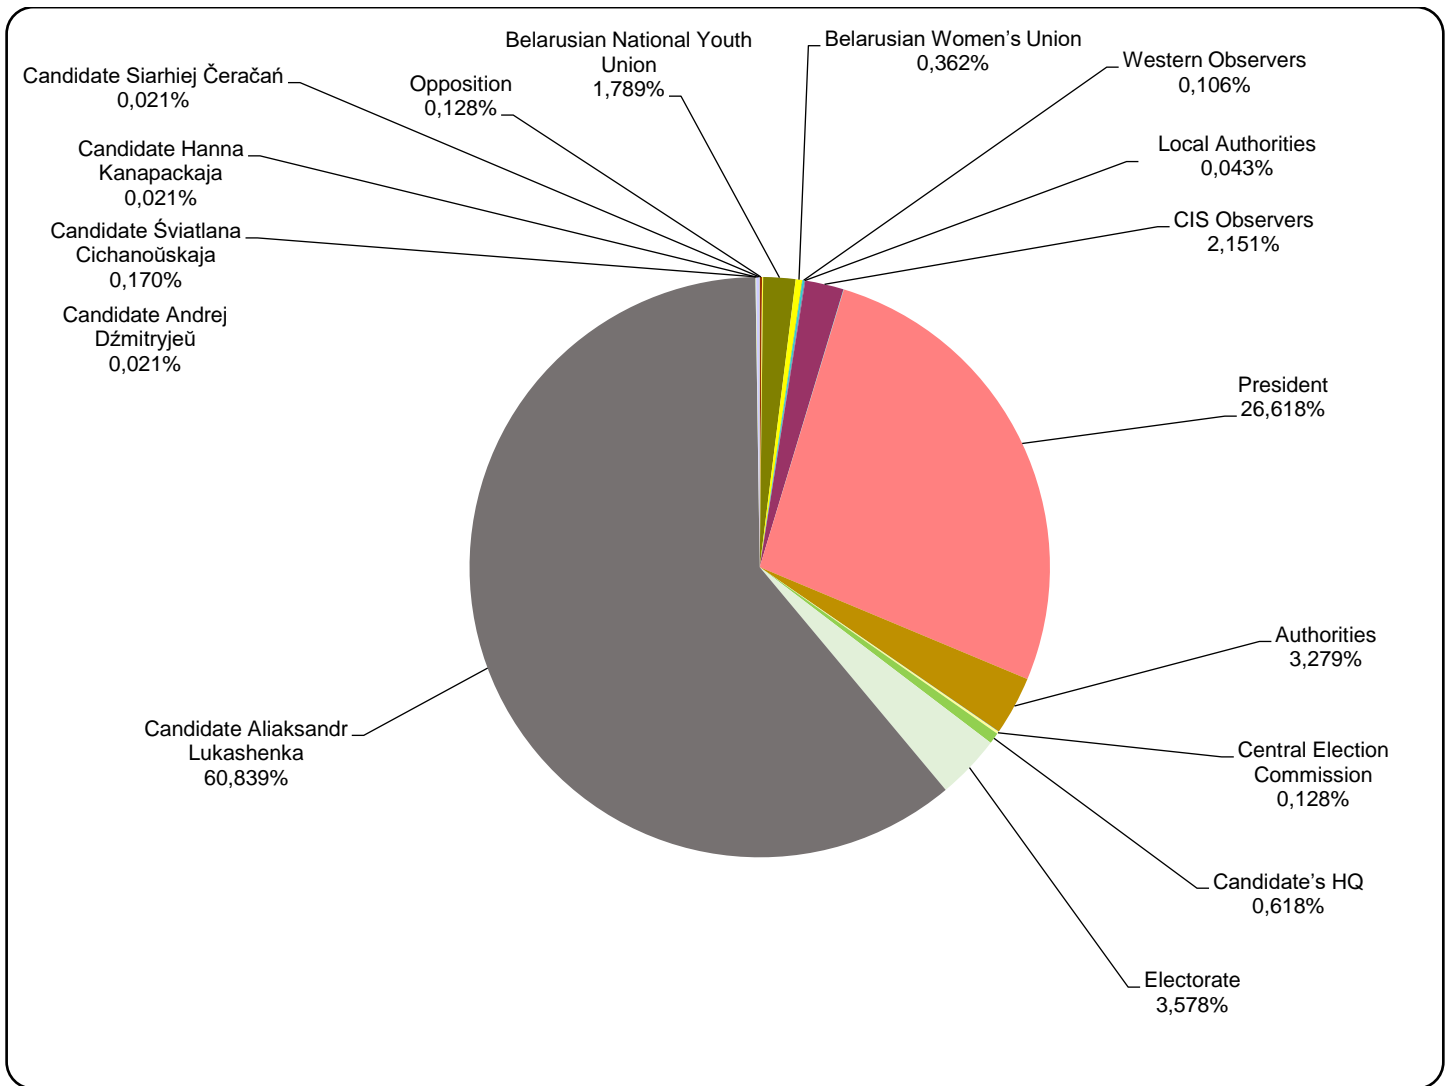

“Kontury” programme on ONT TV station

Nashi Novosti (Our News) news programme on ONT TV station

Measured in hours, minutes, seconds (0:02:45)

Nashi Novosti (Our News) news programme on ONT TV station

Naviny-rehijon (Regional News) of the Mahiloŭ Regional TV

Measured in hours, minutes, seconds (0:02:45)

Candidate Aliaksandr
Lukashenka; 11%

President; 89%

Naviny-rehijon (Regional News) of the Mahiloŭ Regional TV

Radyjofakt (Radiofact) on the 1st Channel of the National Radio

Measured in hours, minutes, seconds (0:02:45)

Radyjofakt (Radiofact) on the 1st Channel of the National Radio

Belarus Segodnya (Belarus Today)

Measured in cm2

Belarus Segodnya (Belarus Today)

ZVIAZDA

Measured in cm²

ZVIAZDA

The Komsomolskaya Pravda v Belorussii (YCL Truth in Belarus)

Measured in cm2

The Komsomolskaya Pravda v Belorussii (YCL Truth in Belarus)

Narodnaja Vola (People's Will)

Measured in cm2

Narodnaja Vola (People's Will)