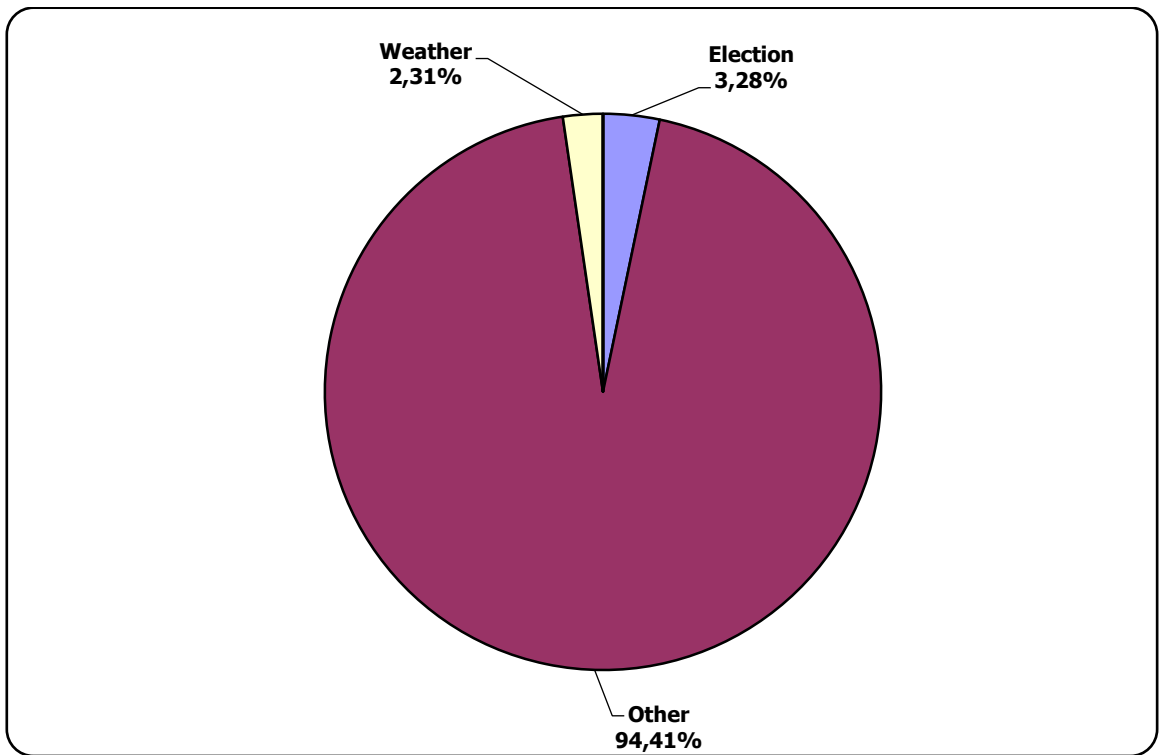

NAVINY.BY

Measured in number of characters

Glavny Efir (Most Important Air) weekly programme on Belarus 1 TV station

Measured in hours, minutes, seconds (0:02:45)

Glavny Efir (Most Important Air) weekly programme on Belarus 1 TV station