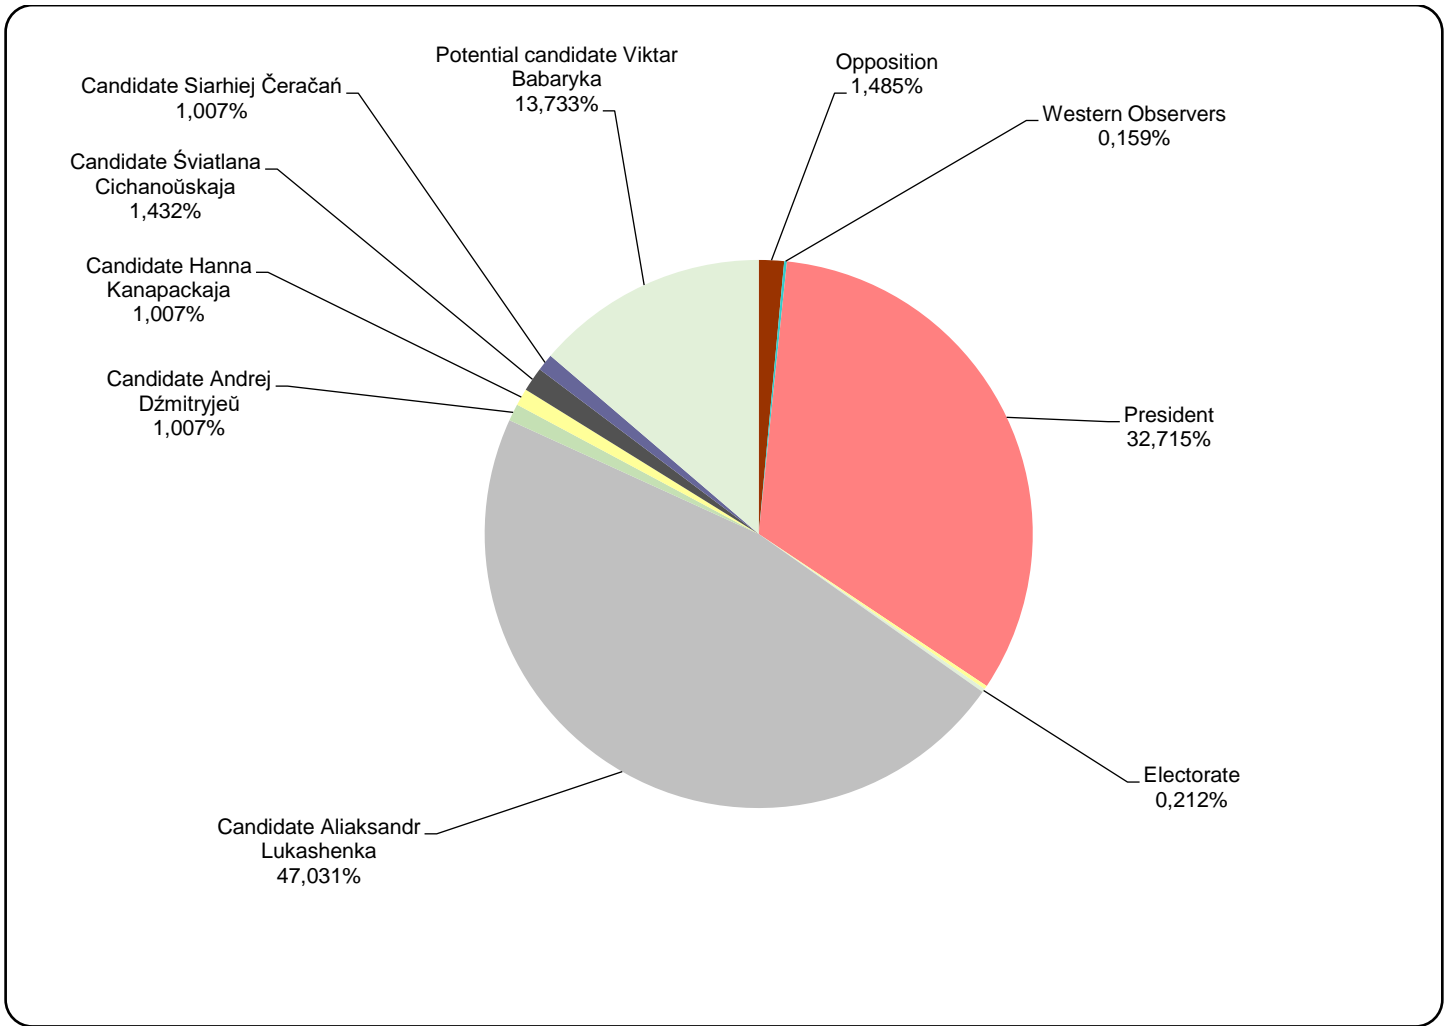

NAVINY.BY

Measured in number of characters

Glavny Efir (Most Important Air) weekly programme on Belarus 1 TV station

Measured in hours, minutes, seconds (0:02:45)

Glavny Efir (Most Important Air) weekly programme on Belarus 1 TV station

Panorama (Panorama) news programme on Belarus 1 TV station

Measured in hours, minutes, seconds (0:02:45)

Беларусь 1 / ПАНАРАМА

“Kontury” programme on ONT TV station

Measured in hours, minutes, seconds (0:02:45)

“Kontury” programme on ONT TV station

Nashi Novosti (Our News) news programme on ONT TV station

Measured in hours, minutes, seconds (0:02:45)

Nashi Novosti (Our News) news programme on ONT TV station

Naviny-rehijon (Regional News) of the Mahiloŭ Regional TV

Measured in hours, minutes, seconds (0:02:45)

Candidate Aliaksandr
Lukashenka; 11%

President; 89%

Naviny-rehijon (Regional News) of the Mahiloŭ Regional TV

Radyjofakt (Radiofact) on the 1st Channel of the National Radio