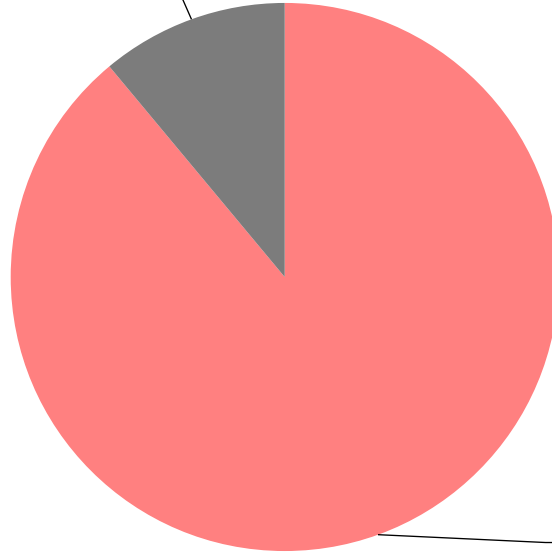

“Kontury” programme on ONT TV station

Nashi Novosti (Our News) news programme on ONT TV station

Measured in hours, minutes, seconds (0:02:45)

Nashi Novosti (Our News) news programme on ONT TV station

Naviny-rehijon (Regional News) of the Mahiloŭ Regional TV

Measured in hours, minutes, seconds (0:02:45)

Candidate Aliaksandr
Lukashenka; 11%

President; 89%

Naviny-rehijon (Regional News) of the Mahiloŭ Regional TV

Radyjofakt (Radiofact) on the 1st Channel of the National Radio