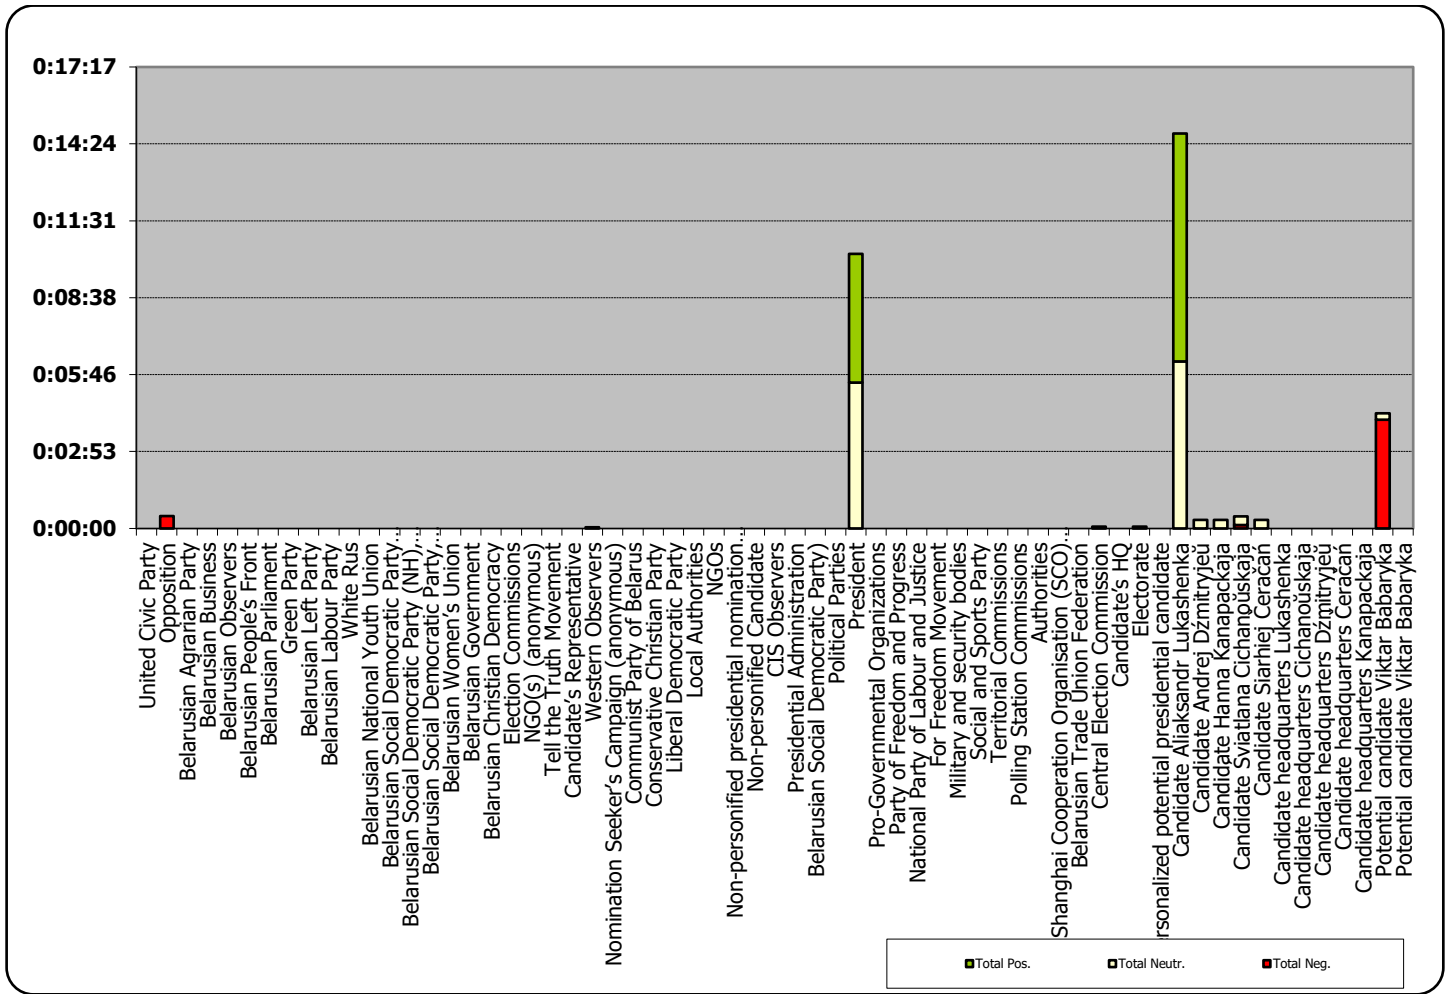

NAVINY.BY

Measured in number of characters

Glavny Efir (Most Important Air) weekly programme on Belarus 1 TV station

Measured in hours, minutes, seconds (0:02:45)

Glavny Efir (Most Important Air) weekly programme on Belarus 1 TV station

Panorama (Panorama) news programme on Belarus 1 TV station

Measured in hours, minutes, seconds (0:02:45)

Беларусь 1 / ПАНАРАМА

“Kontury” programme on ONT TV station

Measured in hours, minutes, seconds (0:02:45)

“Kontury” programme on ONT TV station

Nashi Novosti (Our News) news programme on ONT TV station

Measured in hours, minutes, seconds (0:02:45)

Nashi Novosti (Our News) news programme on ONT TV station

Naviny-rehijon (Regional News) of the Mahiloŭ Regional TV

Measured in hours, minutes, seconds (0:02:45)

Candidate Aliaksandr
Lukashenka; 11%

President; 89%

Naviny-rehijon (Regional News) of the Mahiloŭ Regional TV

Radyjofakt (Radiofact) on the 1st Channel of the National Radio