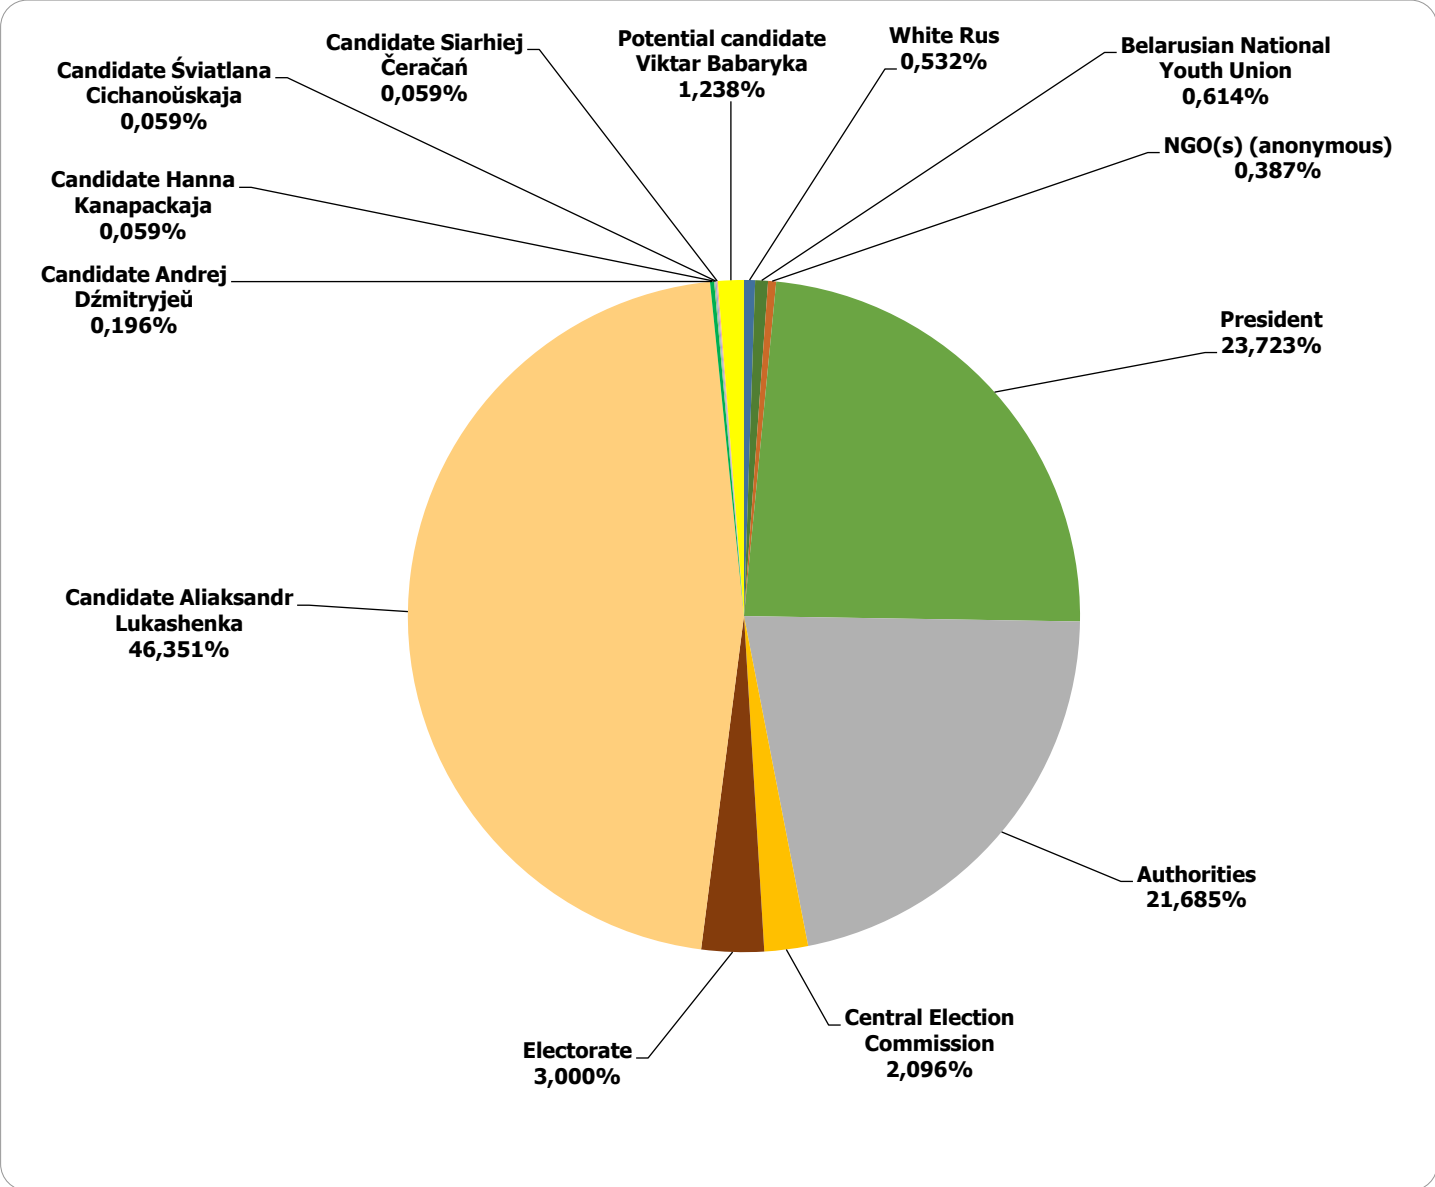

Measured in hours, minutes, seconds (0:02:45)

Candidate Aliaksandr
Lukashenka; 11%

President; 89%

Naviny-rehijon (Regional News) of the Mahiloŭ Regional TV

Radyjofakt (Radiofact) on the 1st Channel of the National Radio

Measured in hours, minutes, seconds (0:02:45)

Radyjofakt (Radiofact) on the 1st Channel of the National Radio

Belarus Segodnya (Belarus Today)

Measured in cm2

Belarus Segodnya (Belarus Today)

ZVIAZDA

Measured in cm²

ZVIAZDA

The Komsomolskaya Pravda v Belorussii (YCL Truth in Belarus)

Measured in cm2

The Komsomolskaya Pravda v Belorussii (YCL Truth in Belarus)

Narodnaja Vola (People's Will)

Measured in cm2

Narodnaja Vola (People's Will)