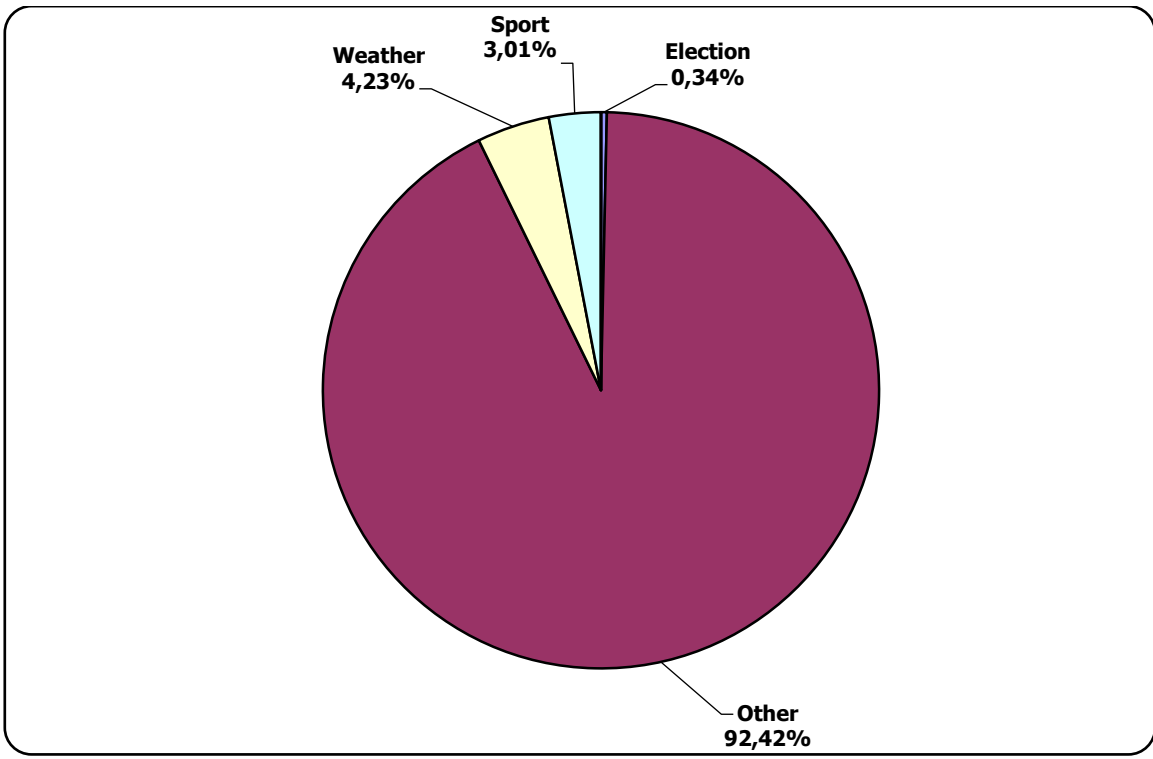

“Kontury” programme on ONT TV station

Nashi Novosti (Our News) news programme on ONT TV station

Measured in hours, minutes, seconds (0:02:45)

Nashi Novosti (Our News) news programme on ONT TV station

Naviny-rehijon (Regional News) of the Mahiloŭ Regional TV

Measured in hours, minutes, seconds (0:02:45)

Candidate Aliaksandr
Lukashenka; 11%

President; 89%

Naviny-rehijon (Regional News) of the Mahiloŭ Regional TV

Radyjofakt (Radiofact) on the 1st Channel of the National Radio