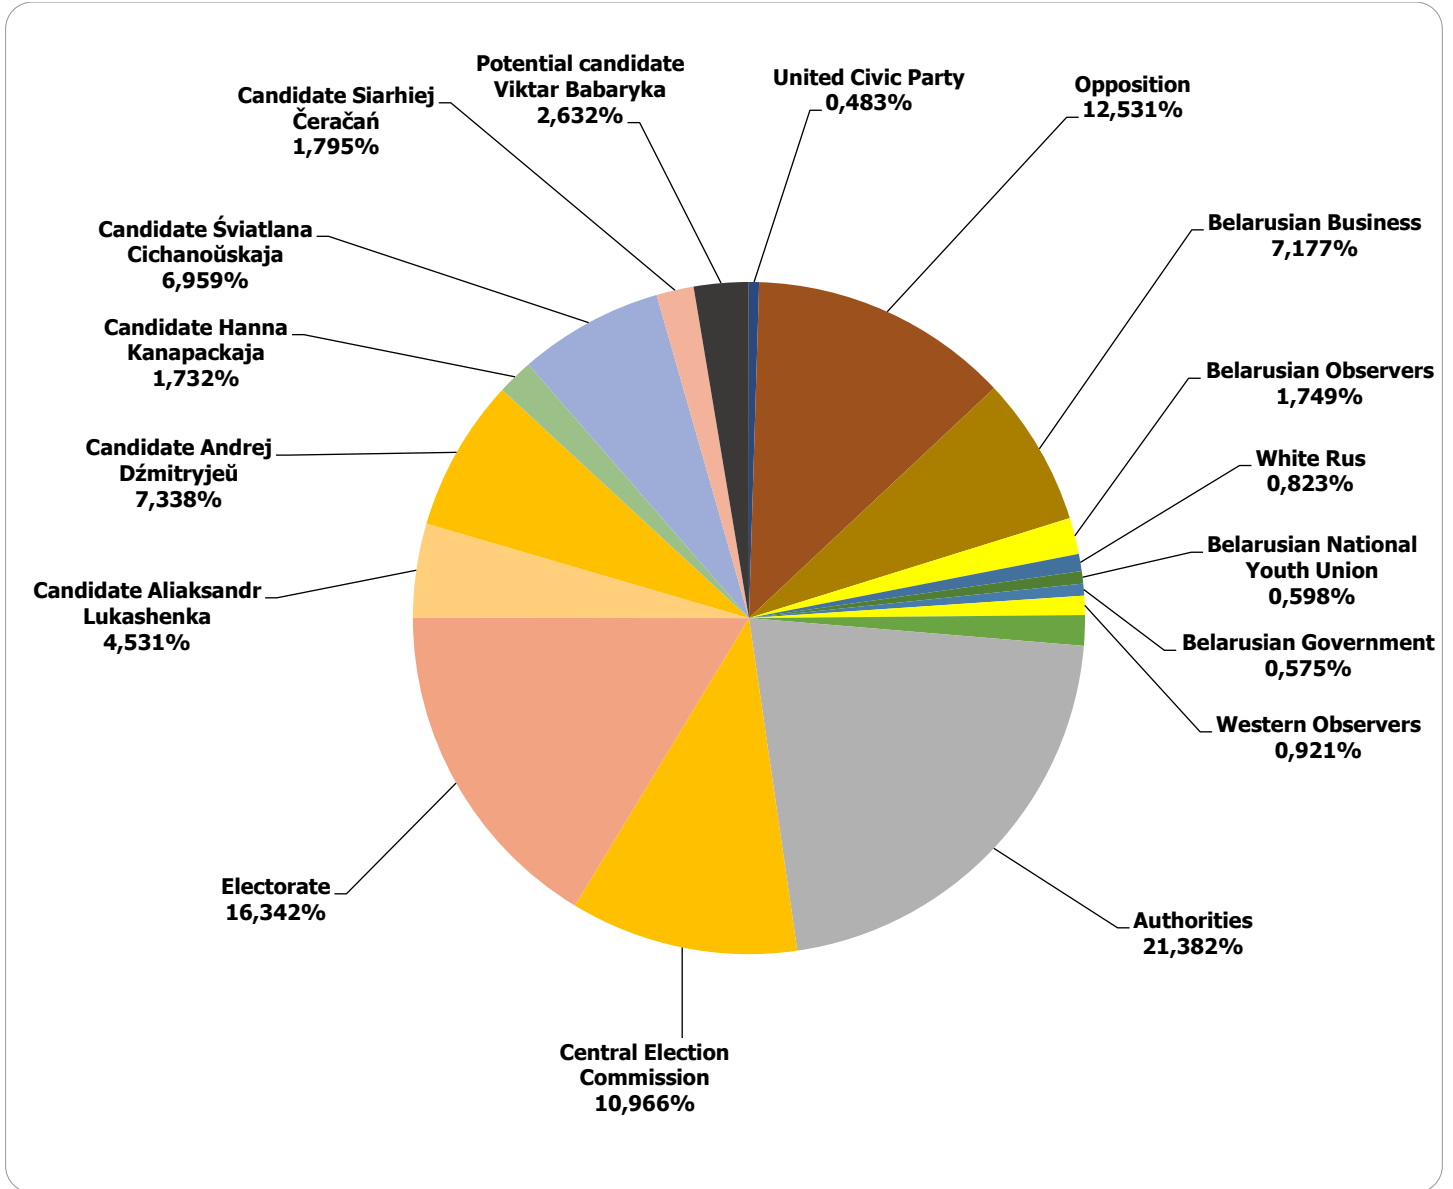

ZVIAZDA

The Komsomolskaya Pravda v Belorussii (YCL Truth in Belarus)

Measured in cm2

The Komsomolskaya Pravda v Belorussii (YCL Truth in Belarus)

Narodnaja Vola (People's Will)

Measured in cm2

Narodnaja Vola (People's Will)

Mogilevskaya Pravda (Mahiloŭ Truth)

Measured in cm2

Mogilevskaya Pravda (Mahiloŭ Truth)

Minskaja Prauda (Minsk Truth)

Measured in cm2

Minskaja Prauda (Minsk Truth)