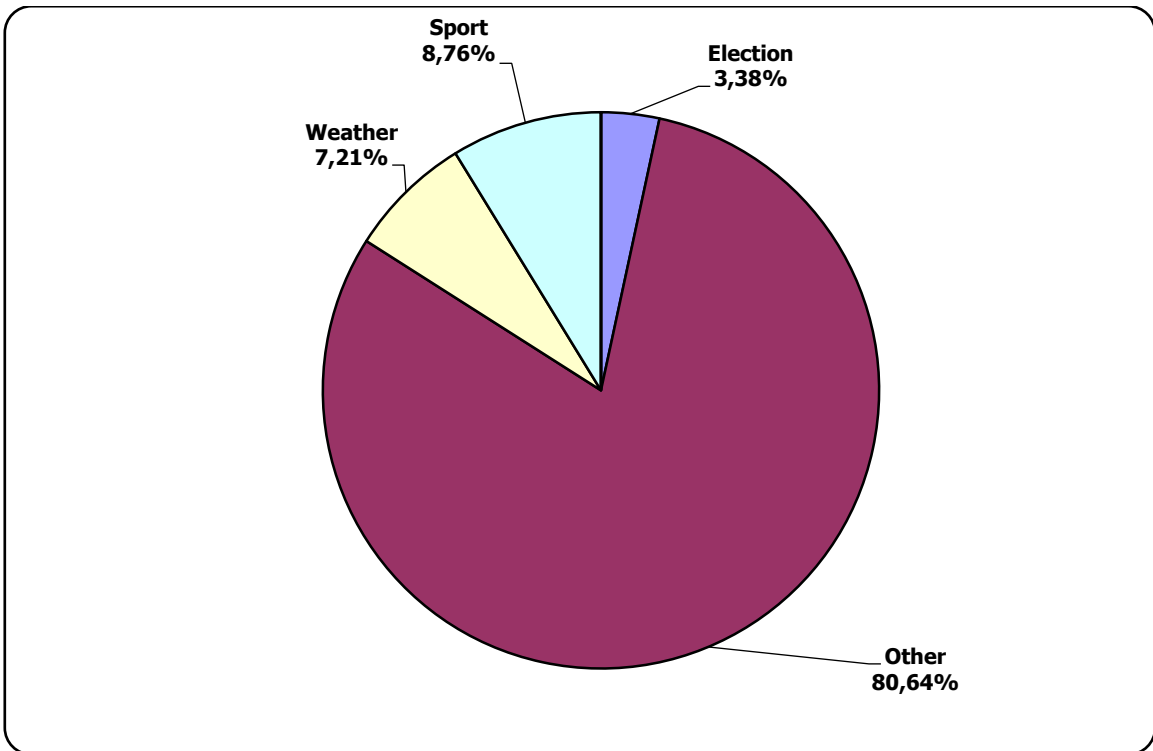

Measured in hours, minutes, seconds (0:02:45)

Candidate Aliaksandr
Lukashenka; 11%

President; 89%

Naviny-rehijon (Regional News) of the Mahiloŭ Regional TV

Radyjofakt (Radiofact) on the 1st Channel of the National Radio

Measured in hours, minutes, seconds (0:02:45)

Radyjofakt (Radiofact) on the 1st Channel of the National Radio

Belarus Segodnya (Belarus Today)

Measured in cm2

Belarus Segodnya (Belarus Today)

ZVIAZDA

Measured in cm²