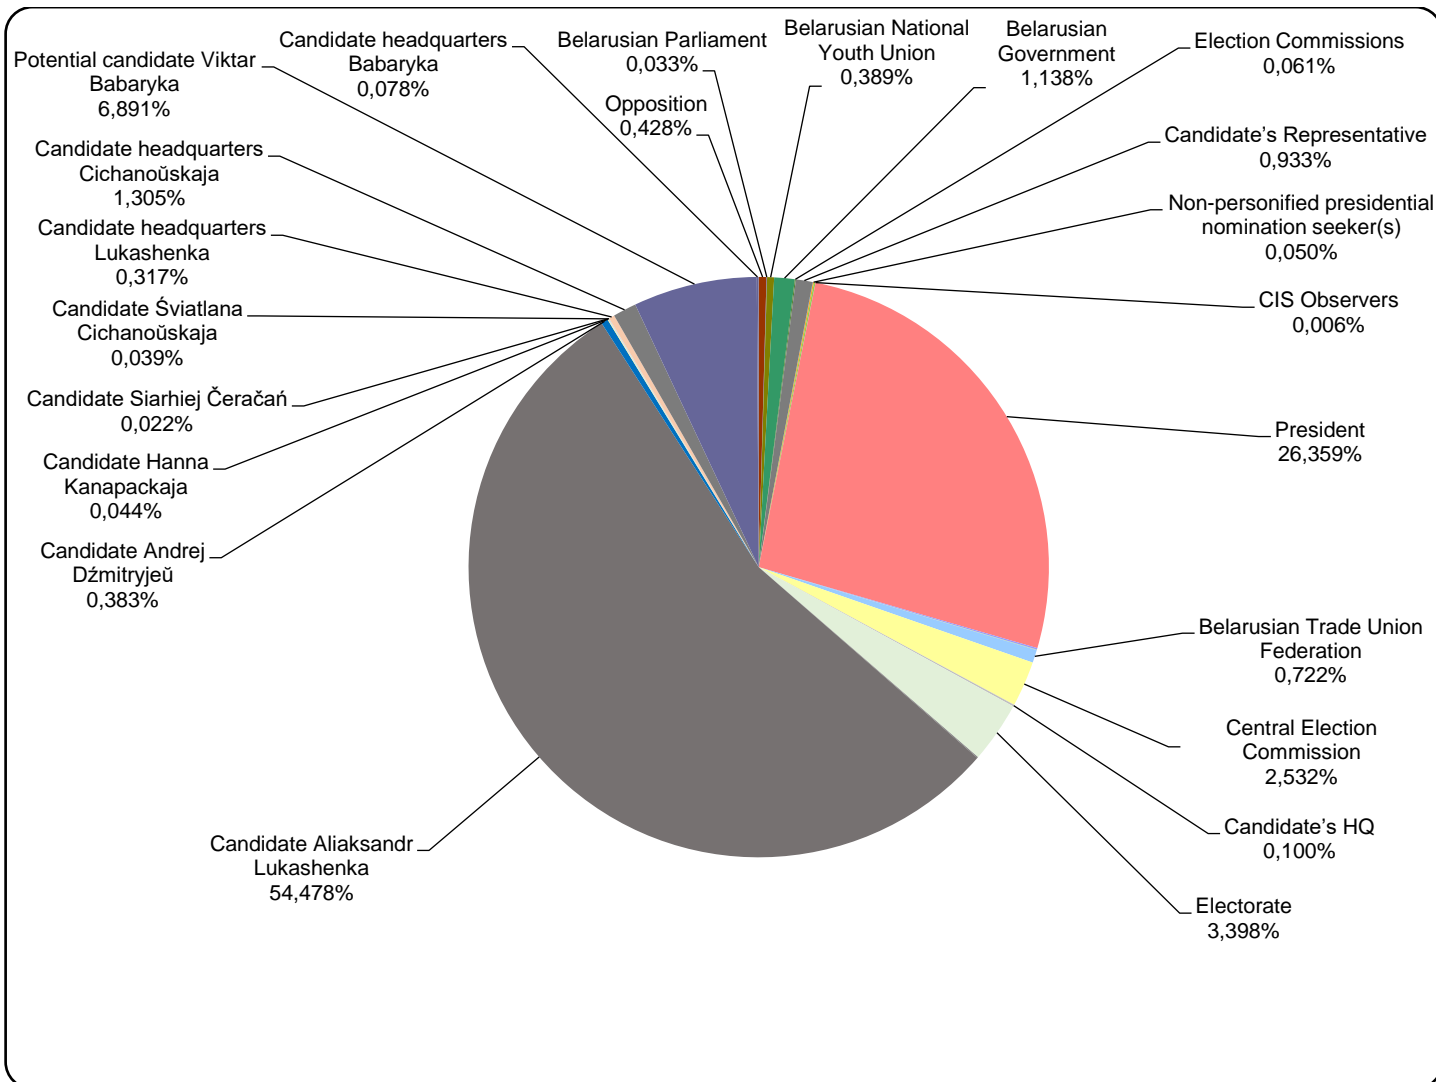

NAVINY.BY

Measured in number of characters

Glavny Efir (Most Important Air) weekly programme on Belarus 1 TV station

Measured in hours, minutes, seconds (0:02:45)

Glavny Efir (Most Important Air) weekly programme on Belarus 1 TV station

Panorama (Panorama) news programme on Belarus 1 TV station

Measured in hours, minutes, seconds (0:02:45)

Беларусь 1 / ПАНАРАМА

“Kontury” programme on ONT TV station

Measured in hours, minutes, seconds (0:02:45)

“Kontury” programme on ONT TV station

Nashi Novosti (Our News) news programme on ONT TV station

Measured in hours, minutes, seconds (0:02:45)

Nashi Novosti (Our News) news programme on ONT TV station

Naviny-rehijon (Regional News) of the Mahiloŭ Regional TV

Measured in hours, minutes, seconds (0:02:45)

Candidate Aliaksandr
Lukashenka; 11%

President; 89%

Naviny-rehijon (Regional News) of the Mahiloŭ Regional TV

Radyjofakt (Radiofact) on the 1st Channel of the National Radio