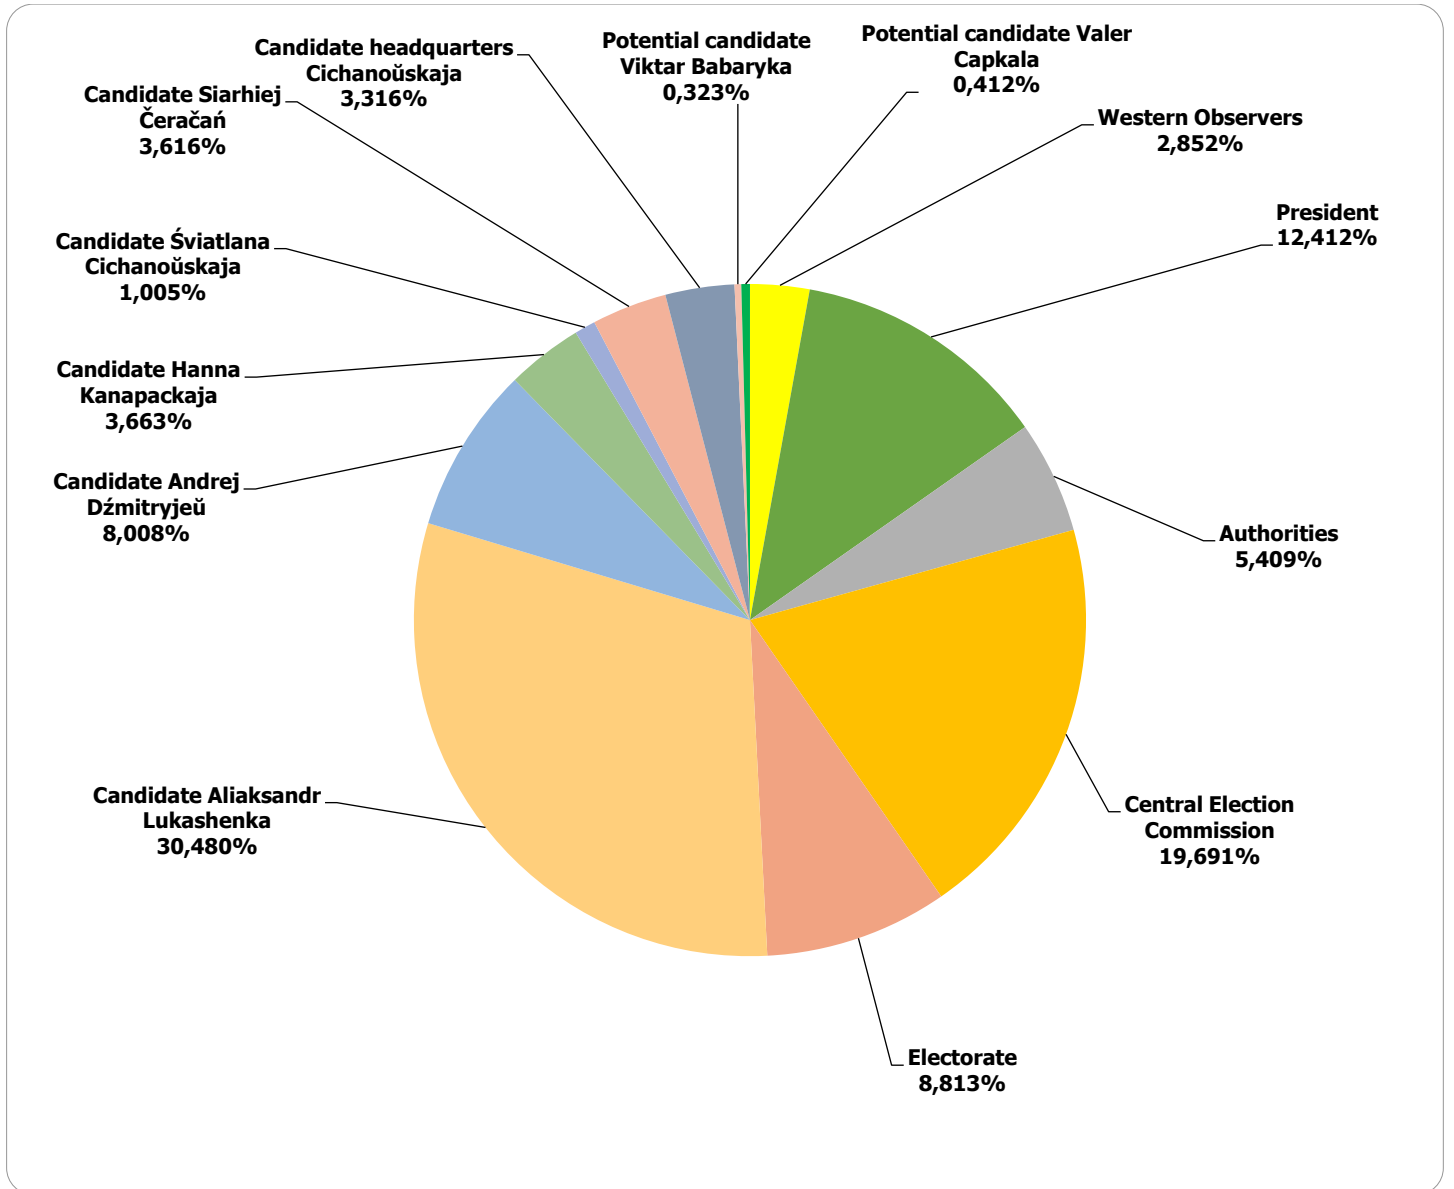

Measured in hours, minutes, seconds (0:02:45)

Candidate Aliaksandr
Lukashenka; 11%

President; 89%

Naviny-rehijon (Regional News) of the Mahiloŭ Regional TV

Radyjofakt (Radiofact) on the 1st Channel of the National Radio

Measured in hours, minutes, seconds (0:02:45)

Radyjofakt (Radiofact) on the 1st Channel of the National Radio

Belarus Segodnya (Belarus Today)

Measured in cm2

Belarus Segodnya (Belarus Today)

ZVIAZDA

Measured in cm²

ZVIAZDA

The Komsomolskaya Pravda v Belorussii (YCL Truth in Belarus)

Measured in cm2

The Komsomolskaya Pravda v Belorussii (YCL Truth in Belarus)

Narodnaja Vola (People's Will)

Measured in cm2

Narodnaja Vola (People's Will)