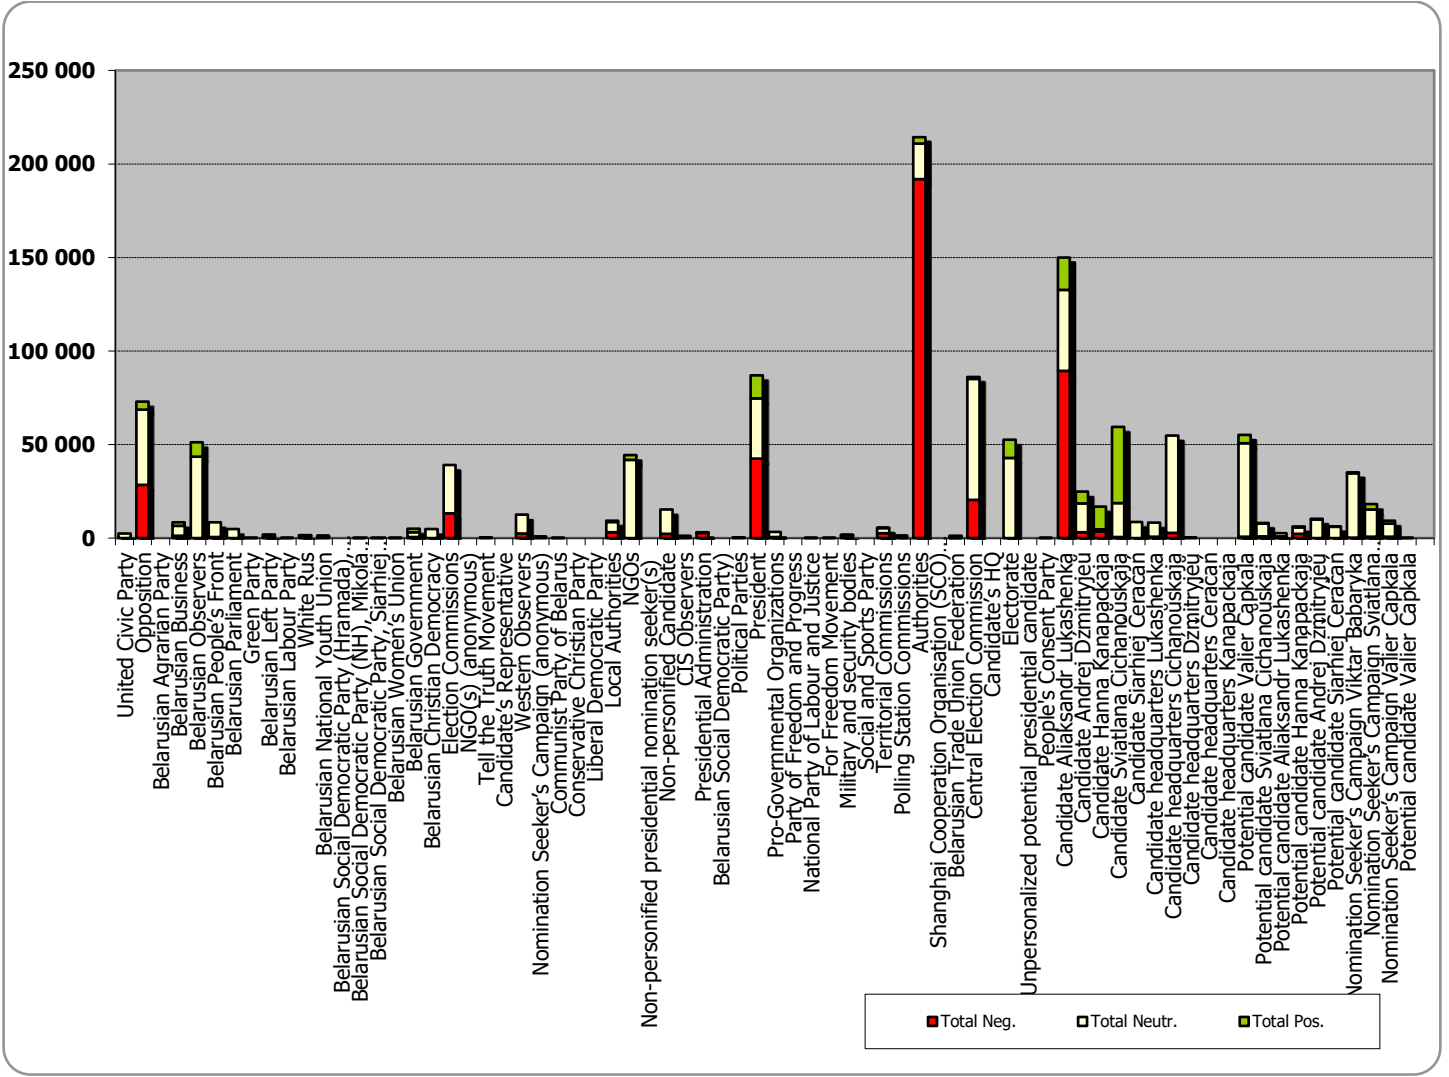

NAVINY.BY

Measured in number of characters

Glavny Efir (Most Important Air) weekly programme on Belarus 1 TV station

Measured in hours, minutes, seconds (0:02:45)

Glavny Efir (Most Important Air) weekly programme on Belarus 1 TV station

Panorama (Panorama) news programme on Belarus 1 TV station

Measured in hours, minutes, seconds (0:02:45)

Беларусь 1 / ПАНАРАМА

“Kontury” programme on ONT TV station

Measured in hours, minutes, seconds (0:02:45)

“Kontury” programme on ONT TV station

Nashi Novosti (Our News) news programme on ONT TV station

Measured in hours, minutes, seconds (0:02:45)

Nashi Novosti (Our News) news programme on ONT TV station

Naviny-rehijon (Regional News) of the Mahiloŭ Regional TV

Measured in hours, minutes, seconds (0:02:45)

Candidate Aliaksandr
Lukashenka; 11%

President; 89%

Naviny-rehijon (Regional News) of the Mahiloŭ Regional TV

Radyjofakt (Radiofact) on the 1st Channel of the National Radio