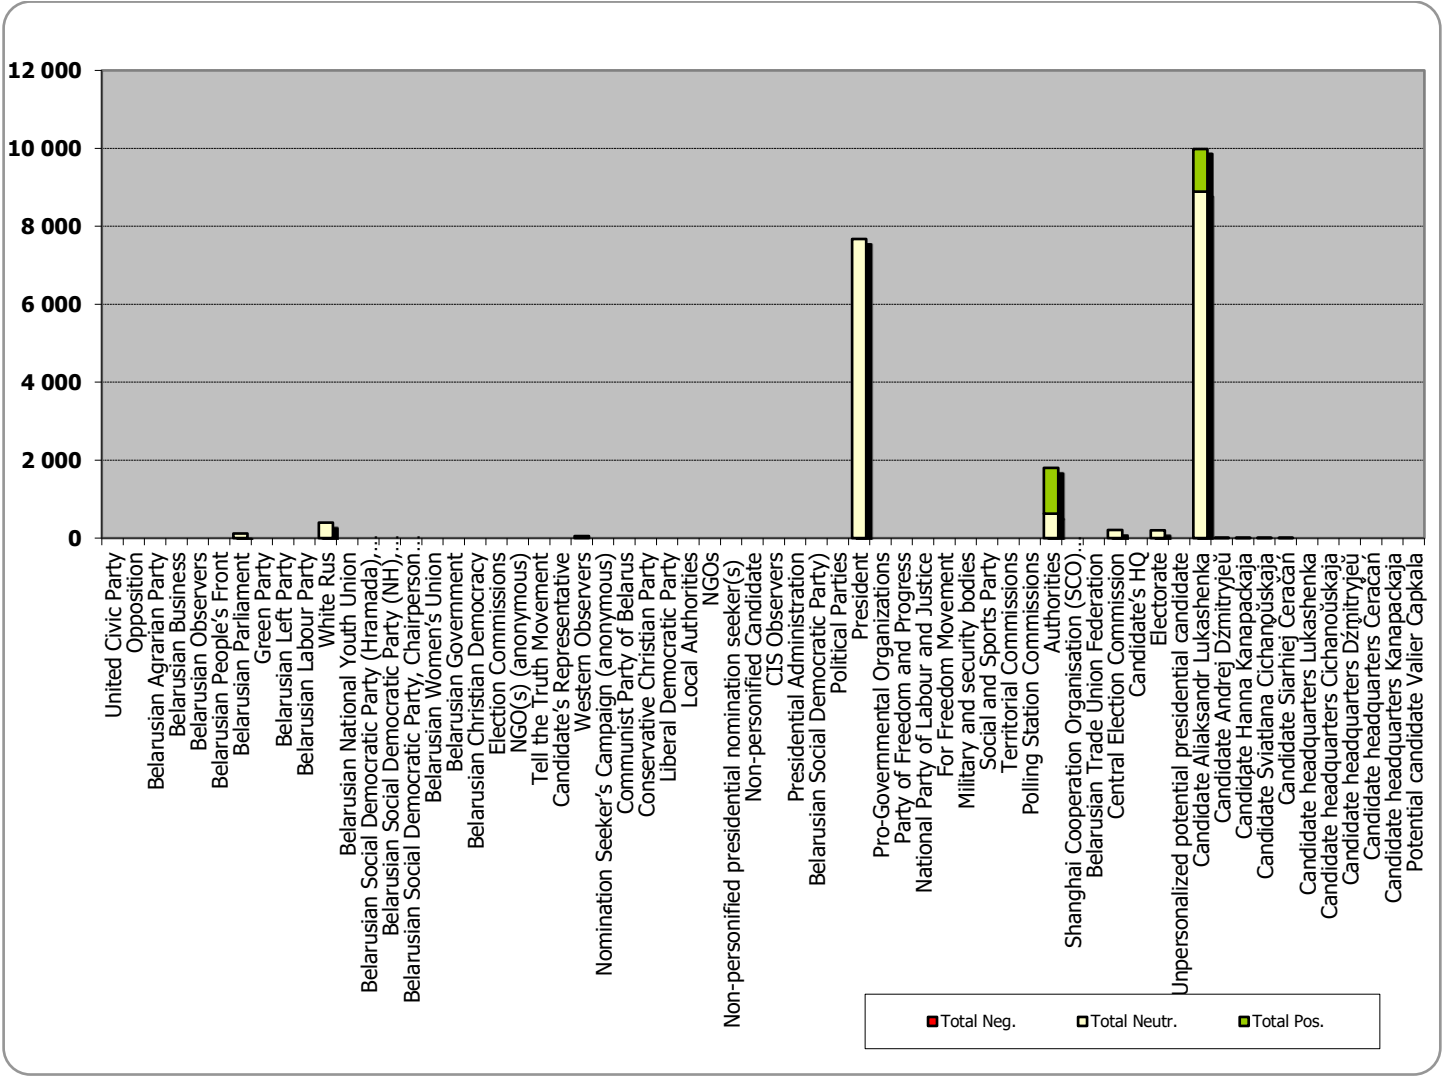

Measured in hours, minutes, seconds (0:02:45)

Candidate Aliaksandr
Lukashenka; 11%

President; 89%

Naviny-rehijon (Regional News) of the Mahiloŭ Regional TV

Radyjofakt (Radiofact) on the 1st Channel of the National Radio

Measured in hours, minutes, seconds (0:02:45)

Radyjofakt (Radiofact) on the 1st Channel of the National Radio

Belarus Segodnya (Belarus Today)

Measured in cm2

Belarus Segodnya (Belarus Today)

ZVIAZDA

Measured in cm²

ZVIAZDA

The Komsomolskaya Pravda v Belorussii (YCL Truth in Belarus)

Measured in cm2

The Komsomolskaya Pravda v Belorussii (YCL Truth in Belarus)

Narodnaja Vola (People's Will)

Measured in cm2

Narodnaja Vola (People's Will)