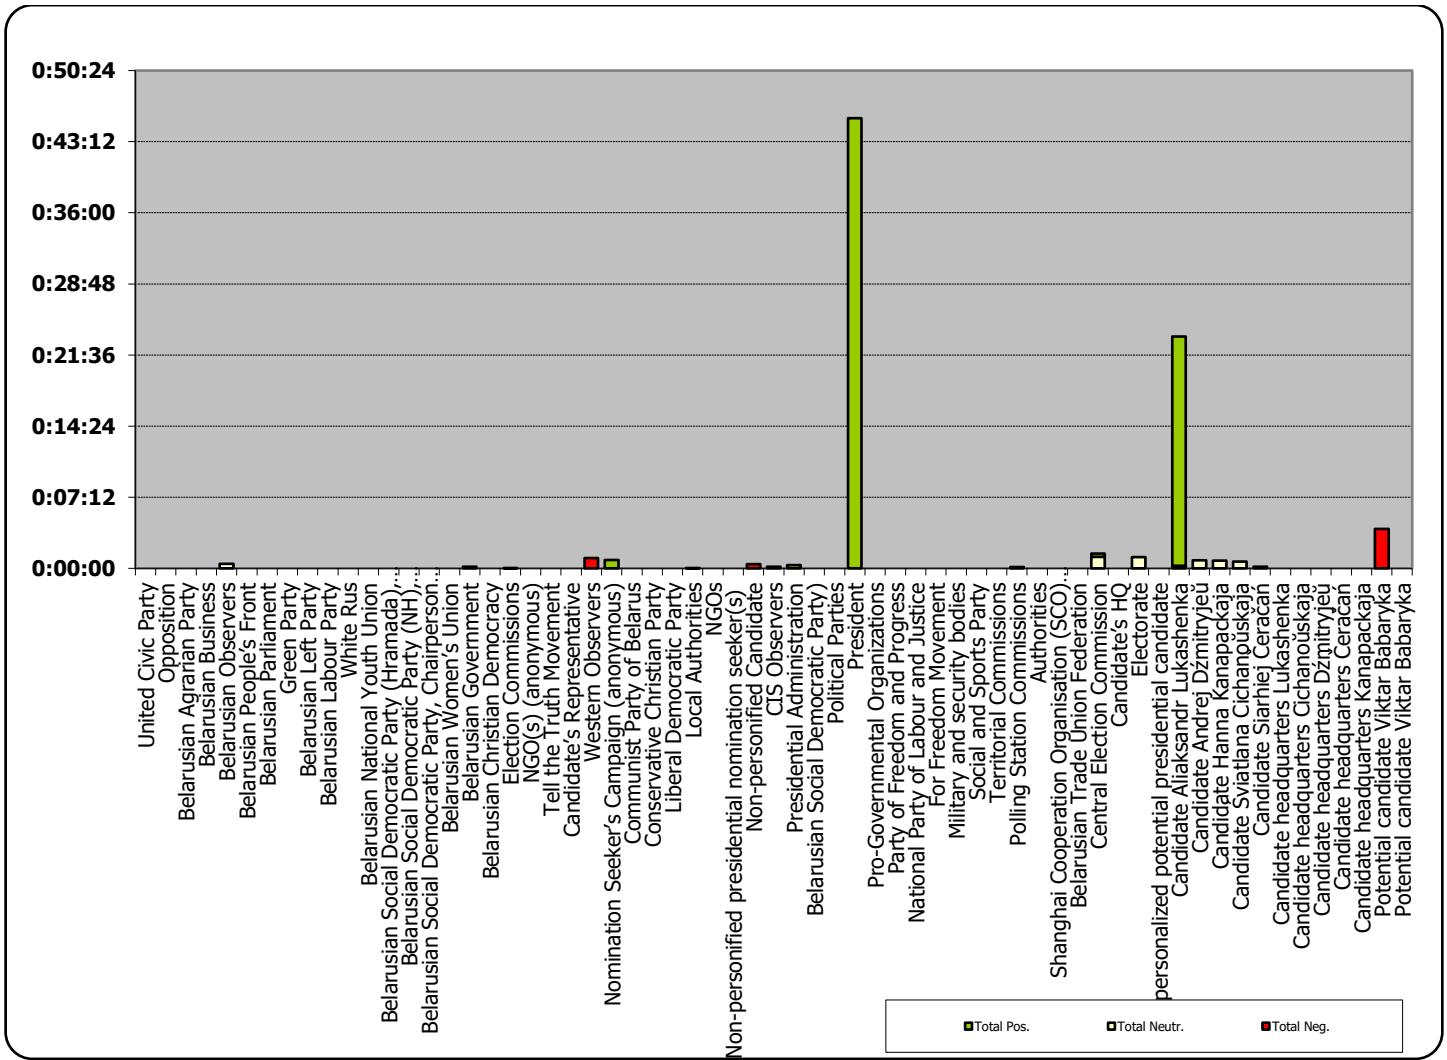

NAVINY.BY

Measured in number of characters

Glavny Efir (Most Important Air) weekly programme on Belarus 1 TV station

Measured in hours, minutes, seconds (0:02:45)

Glavny Efir (Most Important Air) weekly programme on Belarus 1 TV station

Panorama (Panorama) news programme on Belarus 1 TV station

Measured in hours, minutes, seconds (0:02:45)

Беларусь 1 / ПАНАРАМА

“Kontury” programme on ONT TV station

Measured in hours, minutes, seconds (0:02:45)

“Kontury” programme on ONT TV station

Nashi Novosti (Our News) news programme on ONT TV station

Measured in hours, minutes, seconds (0:02:45)

Nashi Novosti (Our News) news programme on ONT TV station

Naviny-rehijon (Regional News) of the Mahiloŭ Regional TV

Measured in hours, minutes, seconds (0:02:45)

Candidate Aliaksandr
Lukashenka; 11%

President; 89%

Naviny-rehijon (Regional News) of the Mahiloŭ Regional TV

Radyjofakt (Radiofact) on the 1st Channel of the National Radio