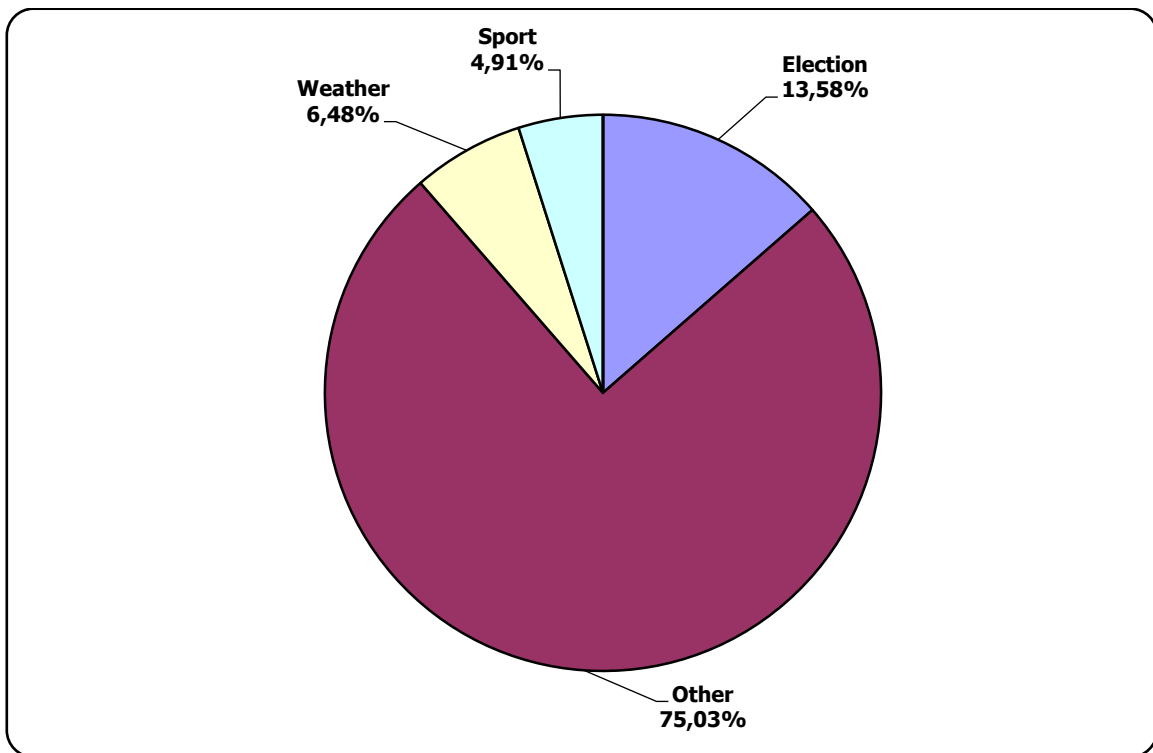

“Kontury” programme on ONT TV station

Nashi Novosti (Our News) news programme on ONT TV station

Measured in hours, minutes, seconds (0:02:45)

Nashi Novosti (Our News) news programme on ONT TV station

Naviny-rehijon (Regional News) of the Mahiloŭ Regional TV

Measured in hours, minutes, seconds (0:02:45)

Candidate Aliaksandr
Lukashenka; 11%

President; 89%

Naviny-rehijon (Regional News) of the Mahiloŭ Regional TV

Radyjofakt (Radiofact) on the 1st Channel of the National Radio