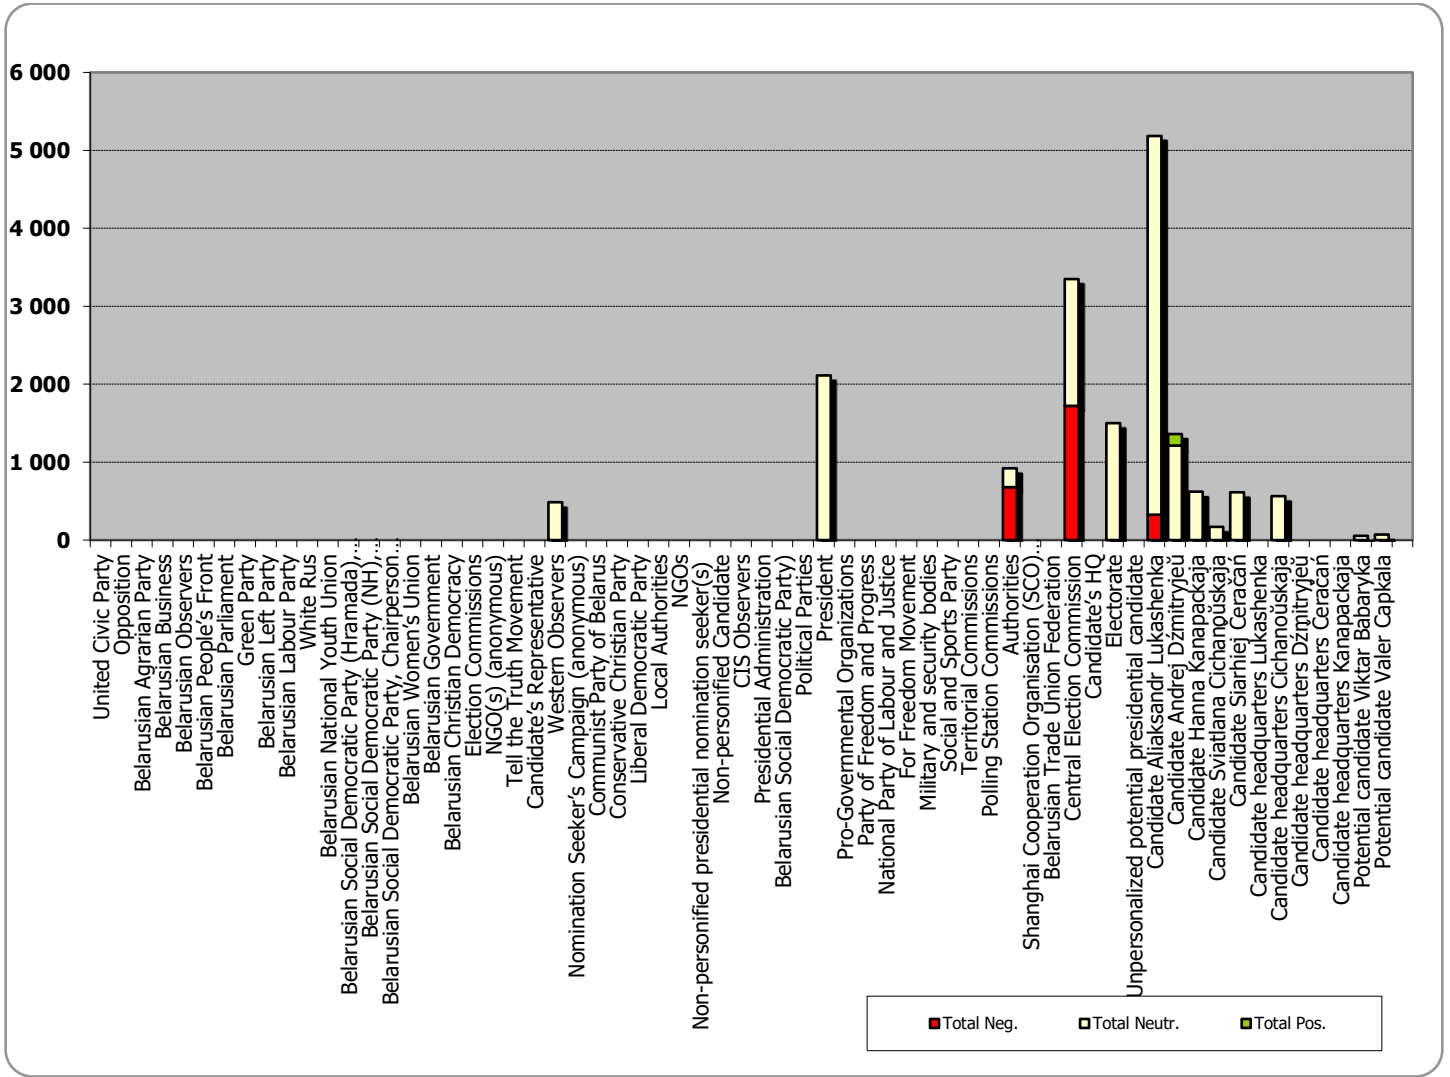

ZVIAZDA

The Komsomolskaya Pravda v Belorussii (YCL Truth in Belarus)

Measured in cm2

The Komsomolskaya Pravda v Belorussii (YCL Truth in Belarus)

Narodnaja Vola (People's Will)

Measured in cm2

Narodnaja Vola (People's Will)

Mogilevskaya Pravda (Mahiloŭ Truth)

Measured in cm2

Mogilevskaya Pravda (Mahiloŭ Truth)

Minskaja Prauda (Minsk Truth)

Measured in cm2

Minskaja Prauda (Minsk Truth)