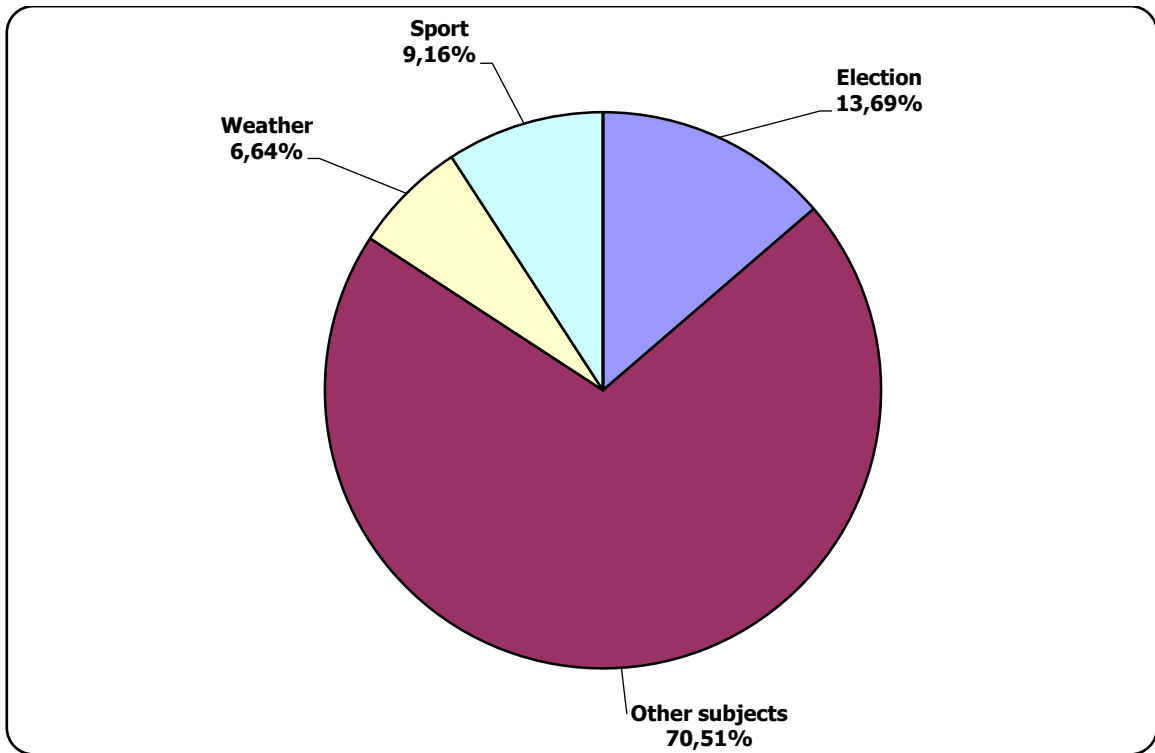

Беларусь 1 / ПАНАРАМА