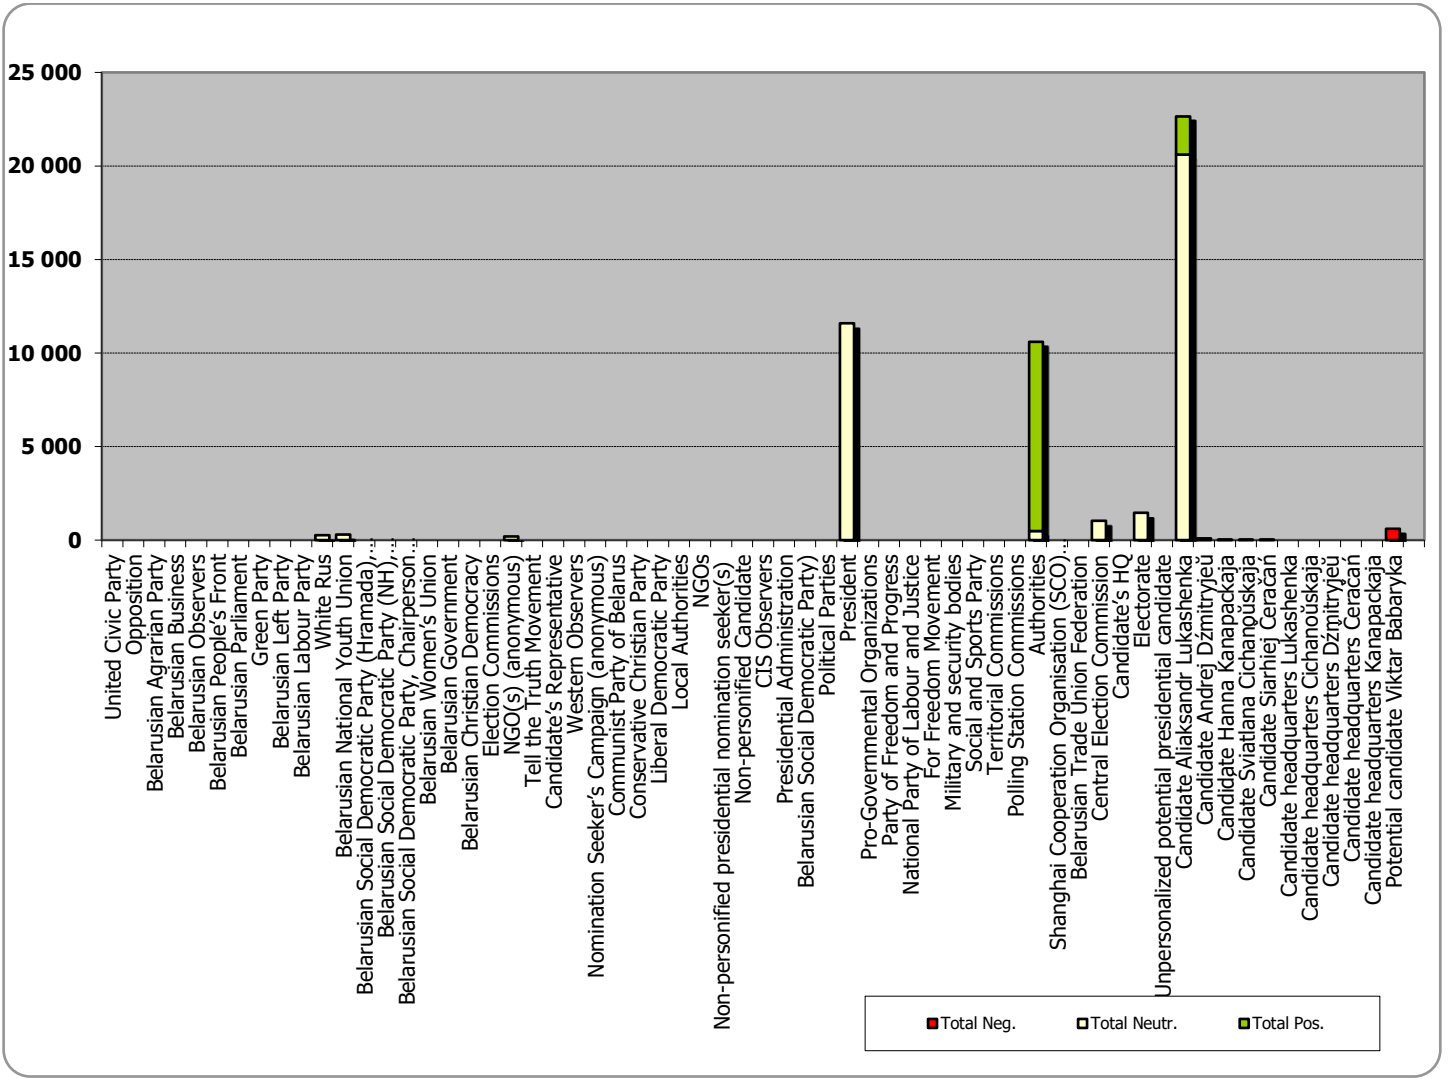

Measured in hours, minutes, seconds (0:02:45)

Candidate Aliaksandr
Lukashenka; 11%

President; 89%

Naviny-rehijon (Regional News) of the Mahiloŭ Regional TV

Radyjofakt (Radiofact) on the 1st Channel of the National Radio

Measured in hours, minutes, seconds (0:02:45)

Radyjofakt (Radiofact) on the 1st Channel of the National Radio

Belarus Segodnya (Belarus Today)

Measured in cm2

Belarus Segodnya (Belarus Today)

ZVIAZDA

Measured in cm²

ZVIAZDA

The Komsomolskaya Pravda v Belorussii (YCL Truth in Belarus)

Measured in cm2

The Komsomolskaya Pravda v Belorussii (YCL Truth in Belarus)

Narodnaja Vola (People's Will)

Measured in cm2

Narodnaja Vola (People's Will)