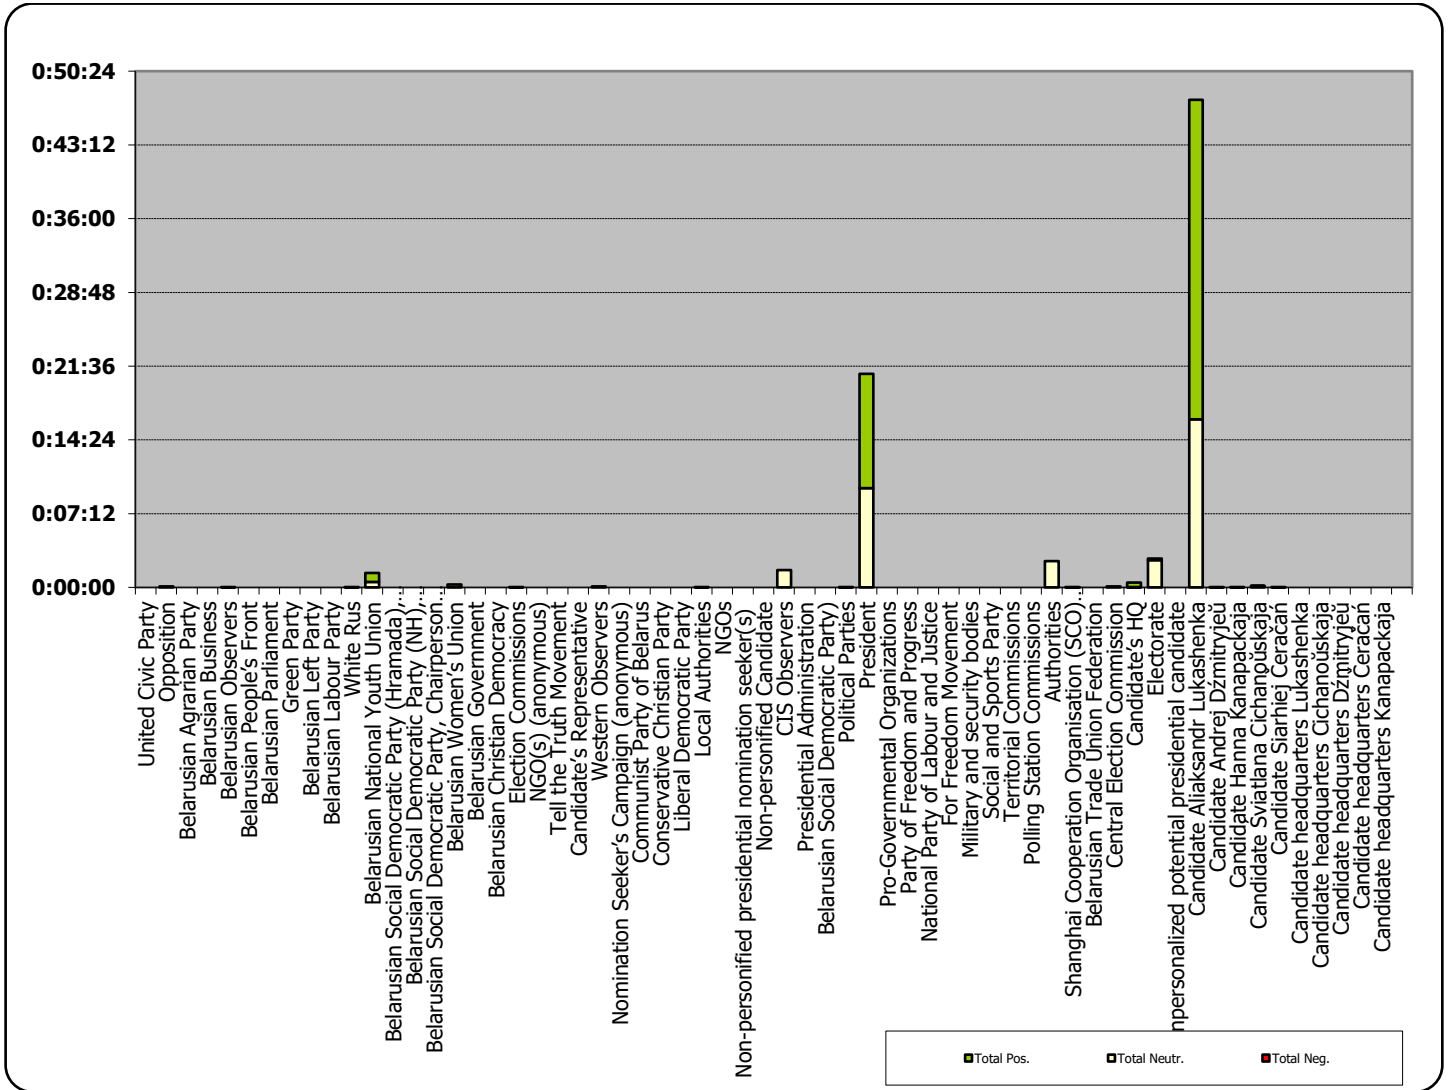

Measured in hours, minutes, seconds (0:02:45)

Candidate Aliaksandr
Lukashenka; 11%

President; 89%

Naviny-rehijon (Regional News) of the Mahiloŭ Regional TV

Radyjofakt (Radiofact) on the 1st Channel of the National Radio

Measured in hours, minutes, seconds (0:02:45)

Radyjofakt (Radiofact) on the 1st Channel of the National Radio

Belarus Segodnya (Belarus Today)

Measured in cm2

Belarus Segodnya (Belarus Today)

ZVIAZDA

Measured in cm²