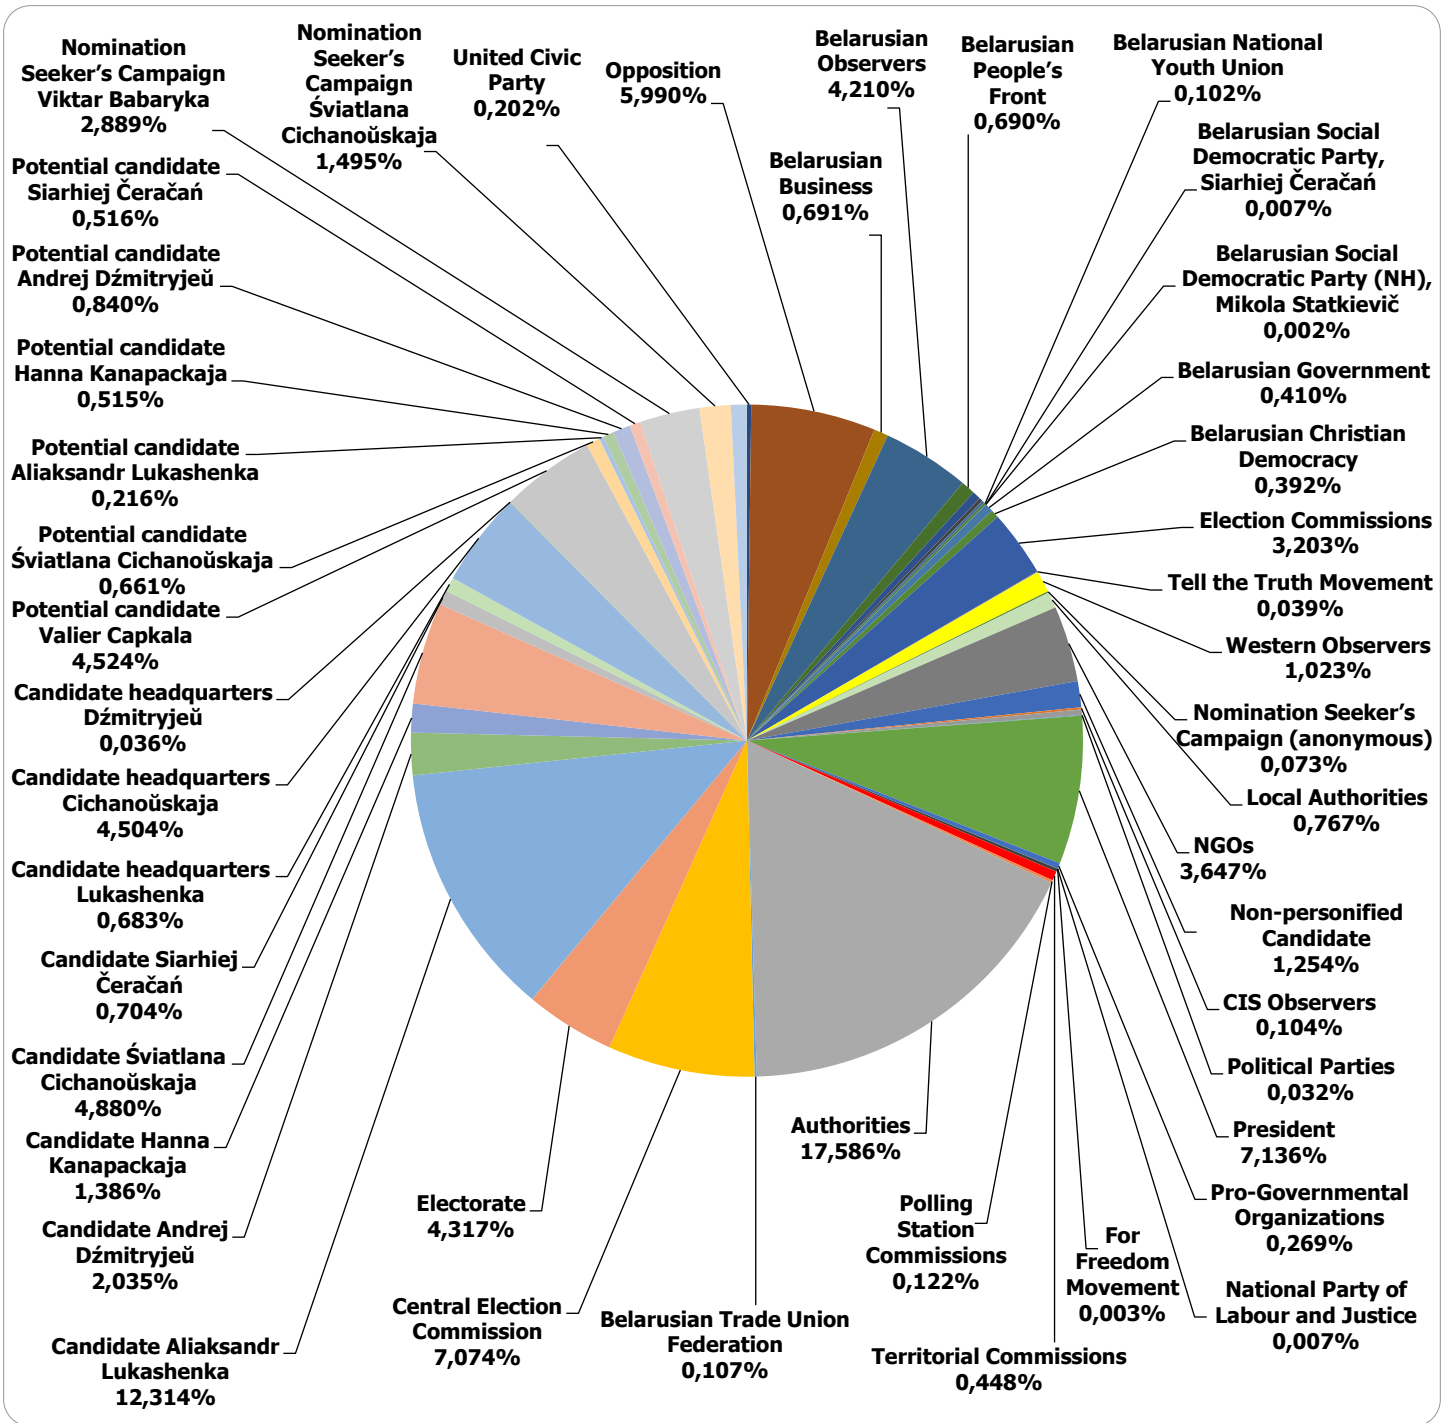

NAVINY.BY

Measured in number of characters

Glavny Efir (Most Important Air) weekly programme on Belarus 1 TV station

Measured in hours, minutes, seconds (0:02:45)

Glavny Efir (Most Important Air) weekly programme on Belarus 1 TV station

“Kontury” programme on ONT TV station

Nashi Novosti (Our News) news programme on ONT TV station

Measured in hours, minutes, seconds (0:02:45)

Nashi Novosti (Our News) news programme on ONT TV station

Naviny-rehijon (Regional News) of the Mahiloŭ Regional TV