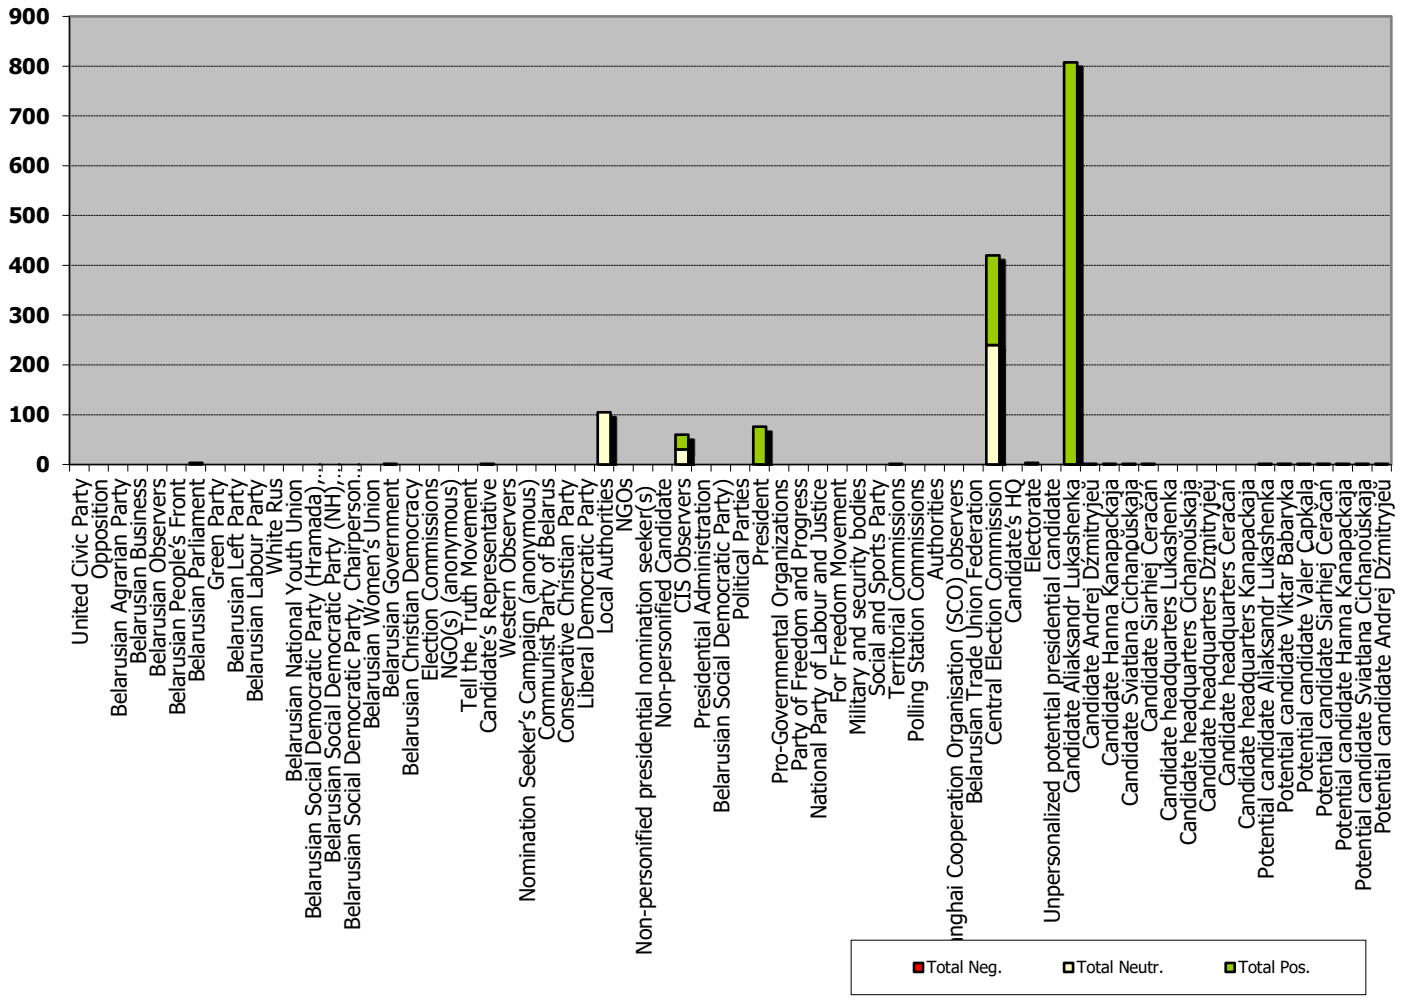

ZVIAZDA

The Komsomolskaya Pravda v Belorussii (YCL Truth in Belarus)

Measured in cm2

The Komsomolskaya Pravda v Belorussii (YCL Truth in Belarus)

Narodnaja Vola (People's Will)

Measured in cm2

Narodnaja Vola (People's Will)

Mogilevskaya Pravda (Mahiloŭ Truth)

Measured in cm2

Mogilevskaya Pravda (Mahiloŭ Truth)

Minskaja Prauda (Minsk Truth)

Measured in cm2

Minskaja Prauda (Minsk Truth)