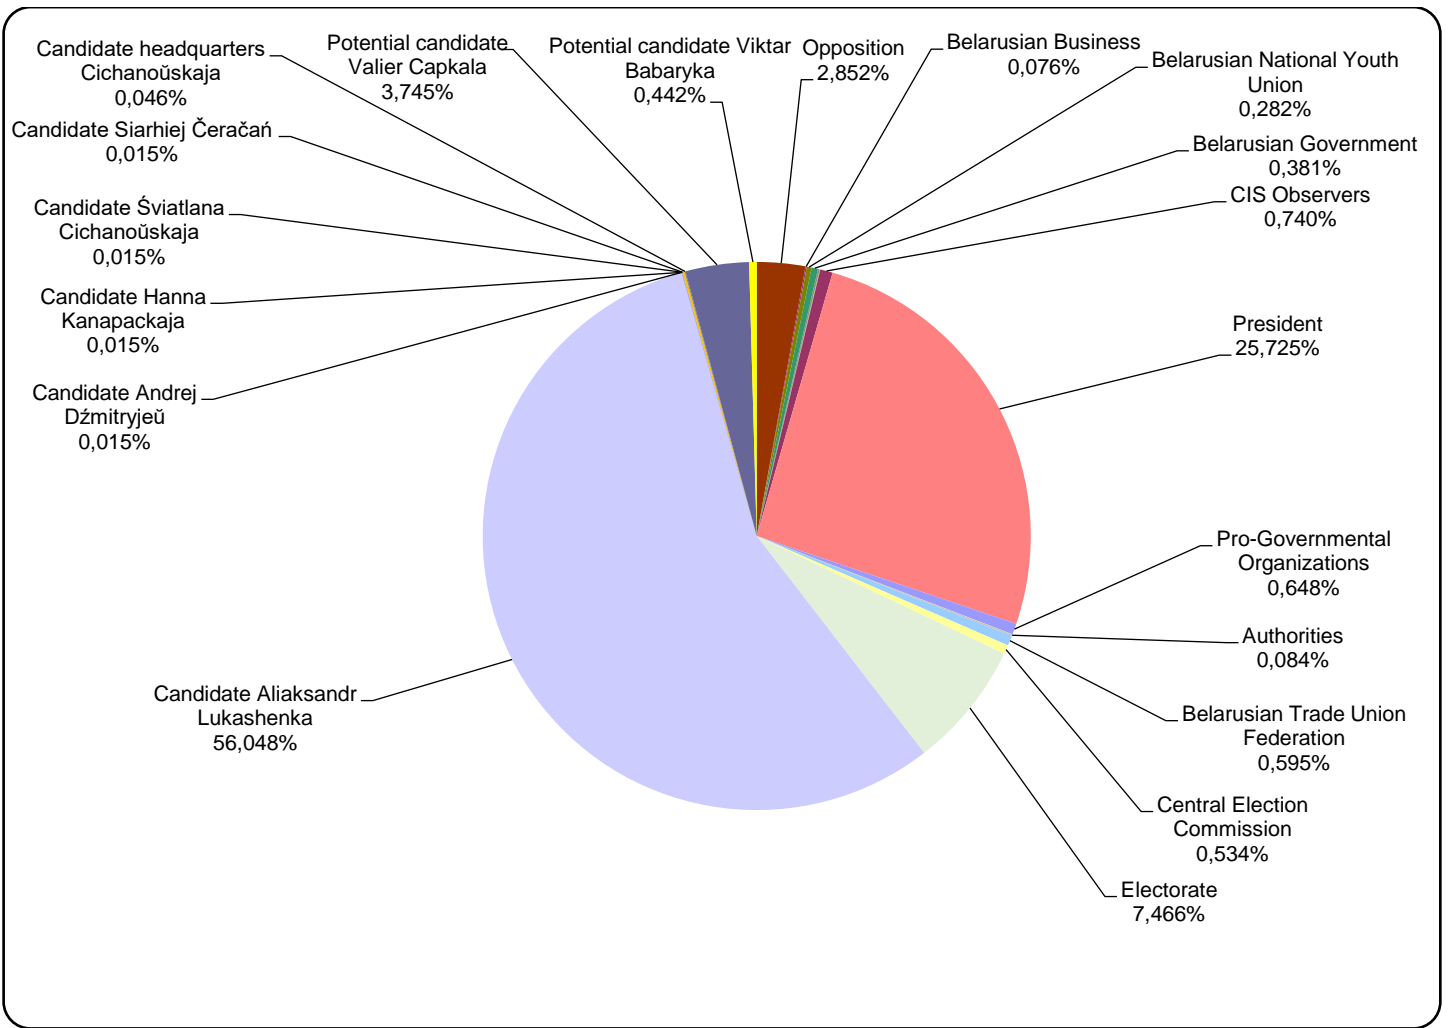

NAVINY.BY

Measured in number of characters

Glavny Efir (Most Important Air) weekly programme on Belarus 1 TV station

Measured in hours, minutes, seconds (0:02:45)

Glavny Efir (Most Important Air) weekly programme on Belarus 1 TV station

Panorama (Panorama) news programme on Belarus 1 TV station

Measured in hours, minutes, seconds (0:02:45)

Беларусь 1 / ПАНАРАМА

“Kontury” programme on ONT TV station

Measured in hours, minutes, seconds (0:02:45)

“Kontury” programme on ONT TV station

Nashi Novosti (Our News) news programme on ONT TV station

Measured in hours, minutes, seconds (0:02:45)

Nashi Novosti (Our News) news programme on ONT TV station

Naviny-rehijon (Regional News) of the Mahiloŭ Regional TV

Measured in hours, minutes, seconds (0:02:45)

Candidate Aliaksandr
Lukashenka; 11%

President; 89%

Naviny-rehijon (Regional News) of the Mahiloŭ Regional TV

Radyjofakt (Radiofact) on the 1st Channel of the National Radio