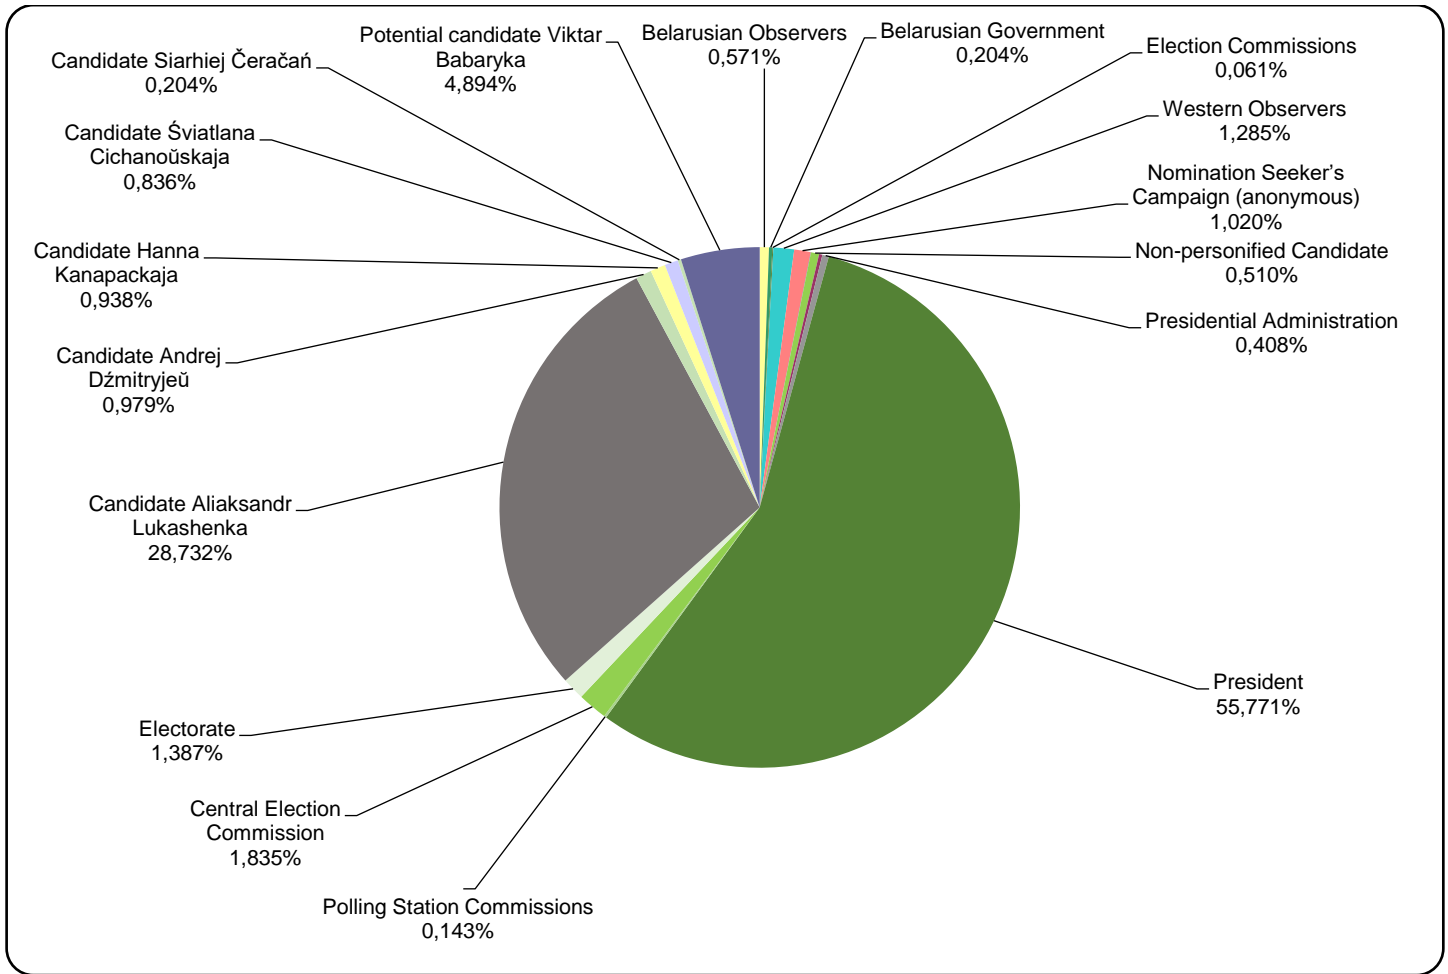

NAVINY.BY

Measured in number of characters

Glavny Efir (Most Important Air) weekly programme on Belarus 1 TV station

Measured in hours, minutes, seconds (0:02:45)

Glavny Efir (Most Important Air) weekly programme on Belarus 1 TV station

Panorama (Panorama) news programme on Belarus 1 TV station

Measured in hours, minutes, seconds (0:02:45)

Беларусь 1 / ПАНАРАМА

“Kontury” programme on ONT TV station

Measured in hours, minutes, seconds (0:02:45)

“Kontury” programme on ONT TV station

Nashi Novosti (Our News) news programme on ONT TV station

Measured in hours, minutes, seconds (0:02:45)

Nashi Novosti (Our News) news programme on ONT TV station

Naviny-rehijon (Regional News) of the Mahiloŭ Regional TV

Measured in hours, minutes, seconds (0:02:45)

Candidate Aliaksandr
Lukashenka; 11%

President; 89%

Naviny-rehijon (Regional News) of the Mahiloŭ Regional TV

Radyjofakt (Radiofact) on the 1st Channel of the National Radio