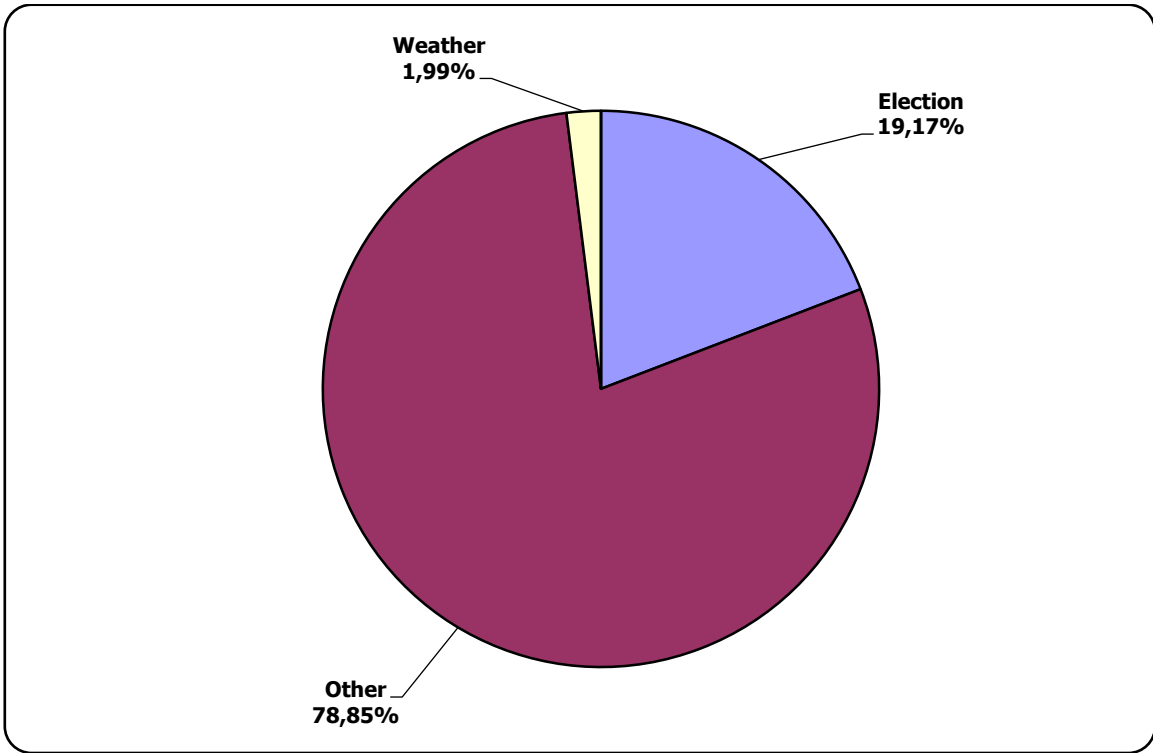

“Kontury” programme on ONT TV station