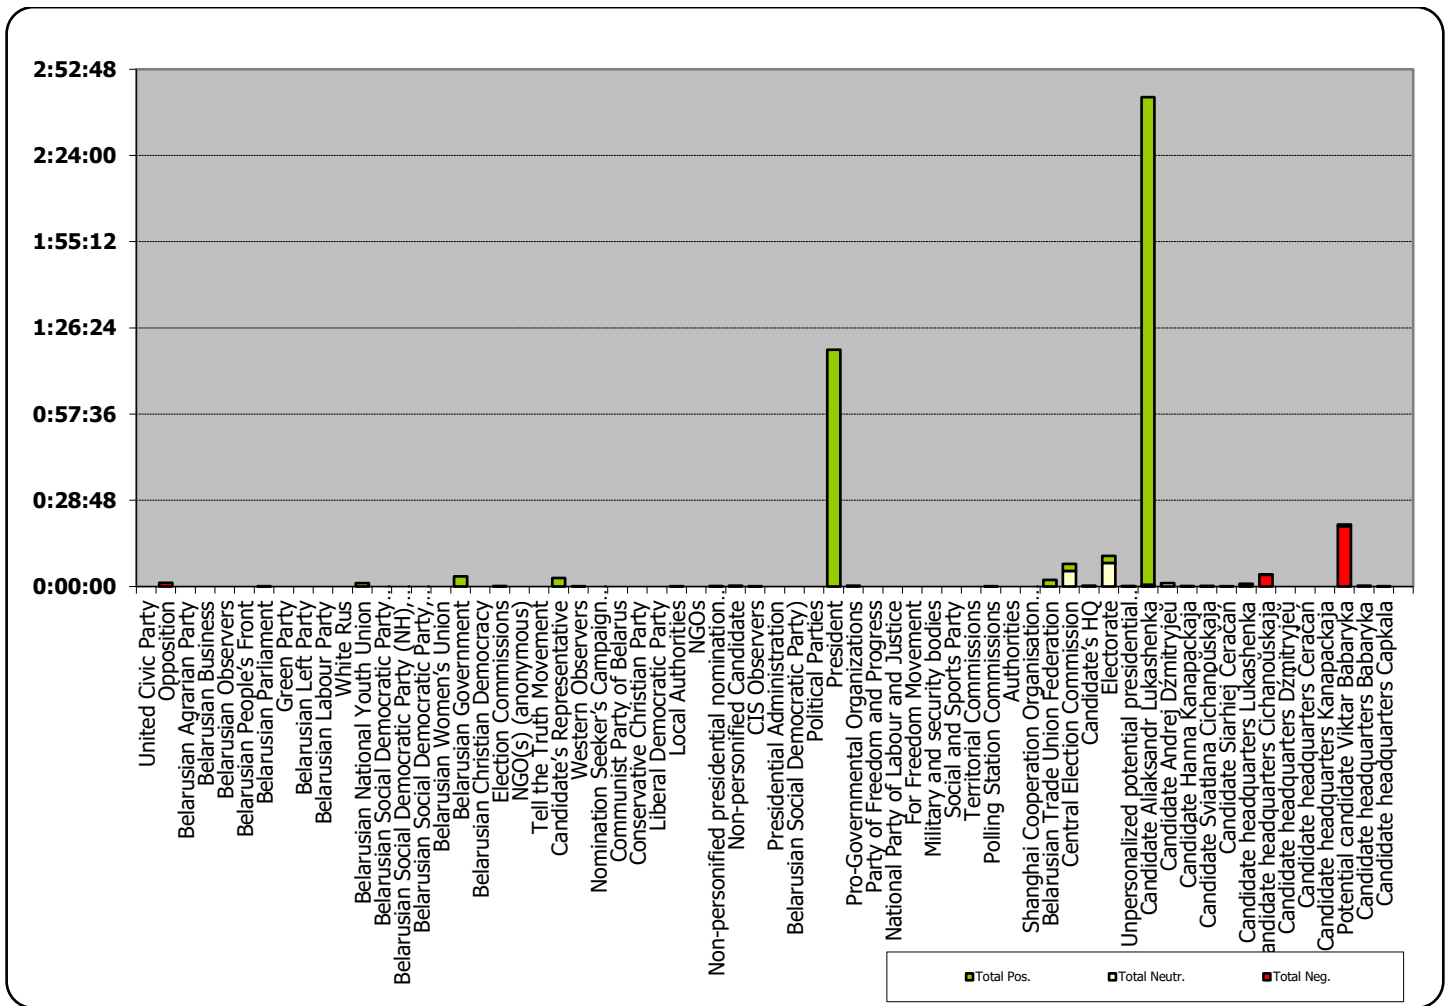

“Kontury” programme on ONT TV station

Nashi Novosti (Our News) news programme on ONT TV station

Measured in hours, minutes, seconds (0:02:45)

Nashi Novosti (Our News) news programme on ONT TV station

Naviny-rehijon (Regional News) of the Mahiloŭ Regional TV

Measured in hours, minutes, seconds (0:02:45)

Candidate Aliaksandr
Lukashenka; 11%

President; 89%

Naviny-rehijon (Regional News) of the Mahiloŭ Regional TV

Radyjofakt (Radiofact) on the 1st Channel of the National Radio

Measured in hours, minutes, seconds (0:02:45)

Radyjofakt (Radiofact) on the 1st Channel of the National Radio

Belarus Segodnya (Belarus Today)

Measured in cm2

Belarus Segodnya (Belarus Today)

ZVIAZDA

Measured in cm²