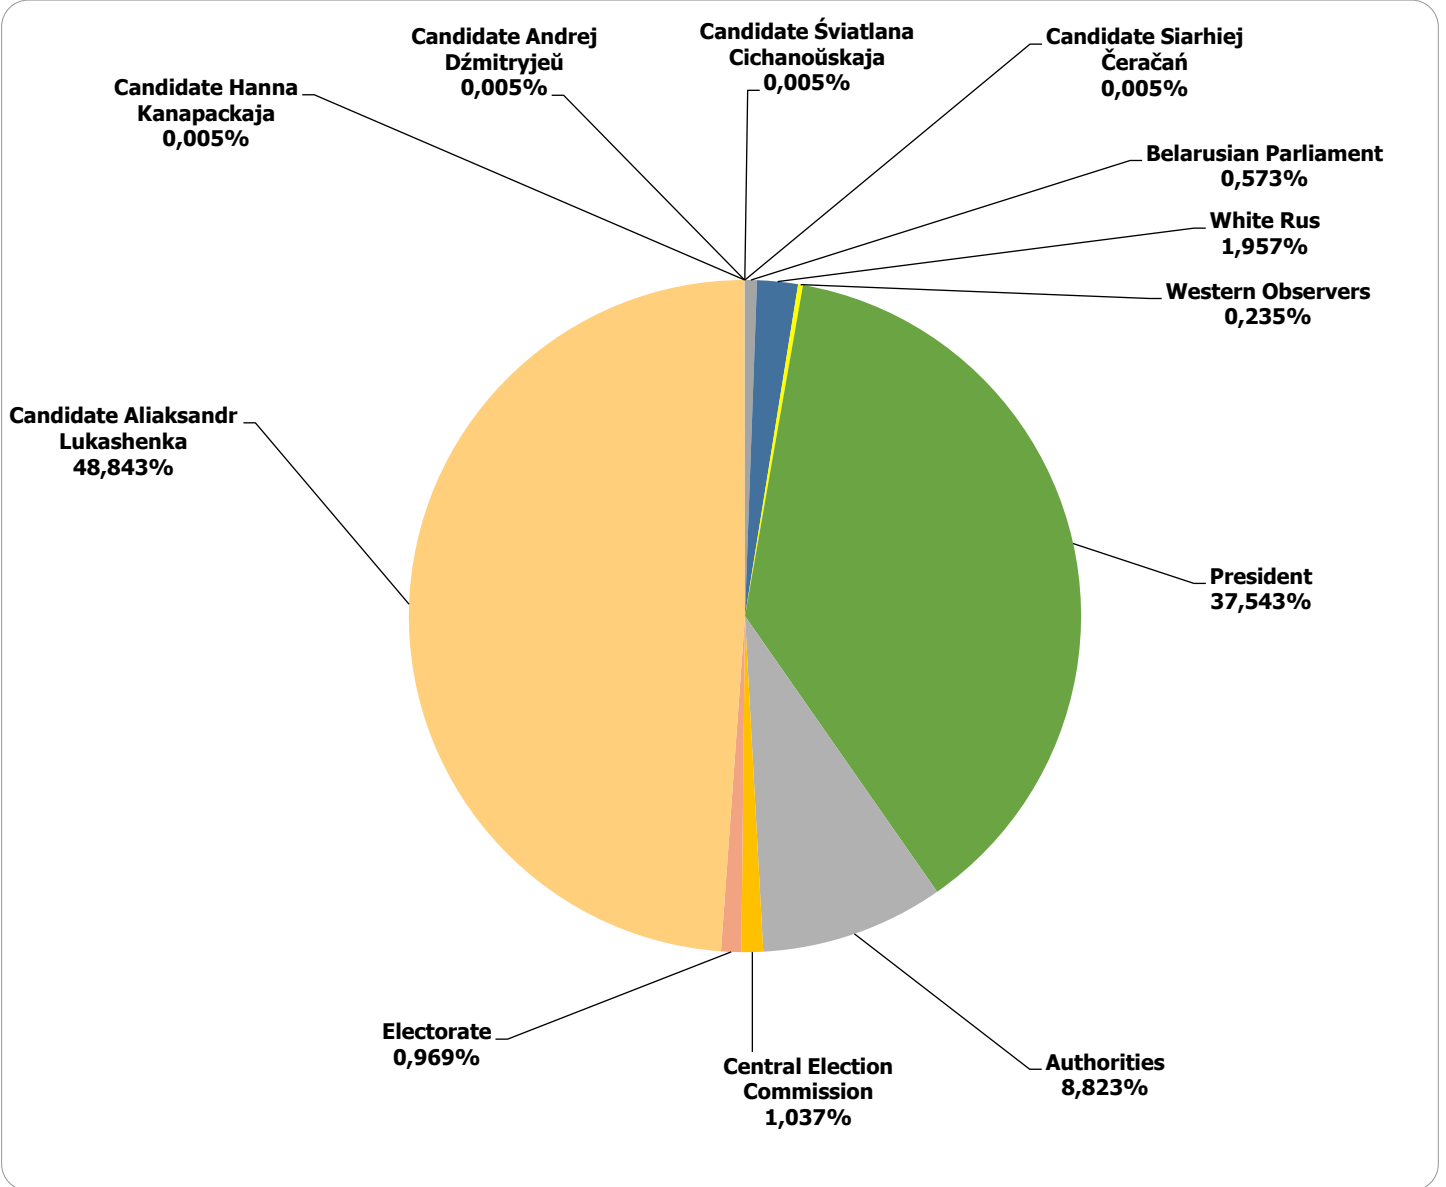

Measured in hours, minutes, seconds (0:02:45)

Candidate Aliaksandr
Lukashenka; 11%

President; 89%

Naviny-rehijon (Regional News) of the Mahiloŭ Regional TV

Radyjofakt (Radiofact) on the 1st Channel of the National Radio

Measured in hours, minutes, seconds (0:02:45)

Radyjofakt (Radiofact) on the 1st Channel of the National Radio

Belarus Segodnya (Belarus Today)

Measured in cm2

Belarus Segodnya (Belarus Today)

ZVIAZDA

Measured in cm²

ZVIAZDA

The Komsomolskaya Pravda v Belorussii (YCL Truth in Belarus)

Measured in cm2

The Komsomolskaya Pravda v Belorussii (YCL Truth in Belarus)

Narodnaja Vola (People's Will)

Measured in cm2

Narodnaja Vola (People's Will)