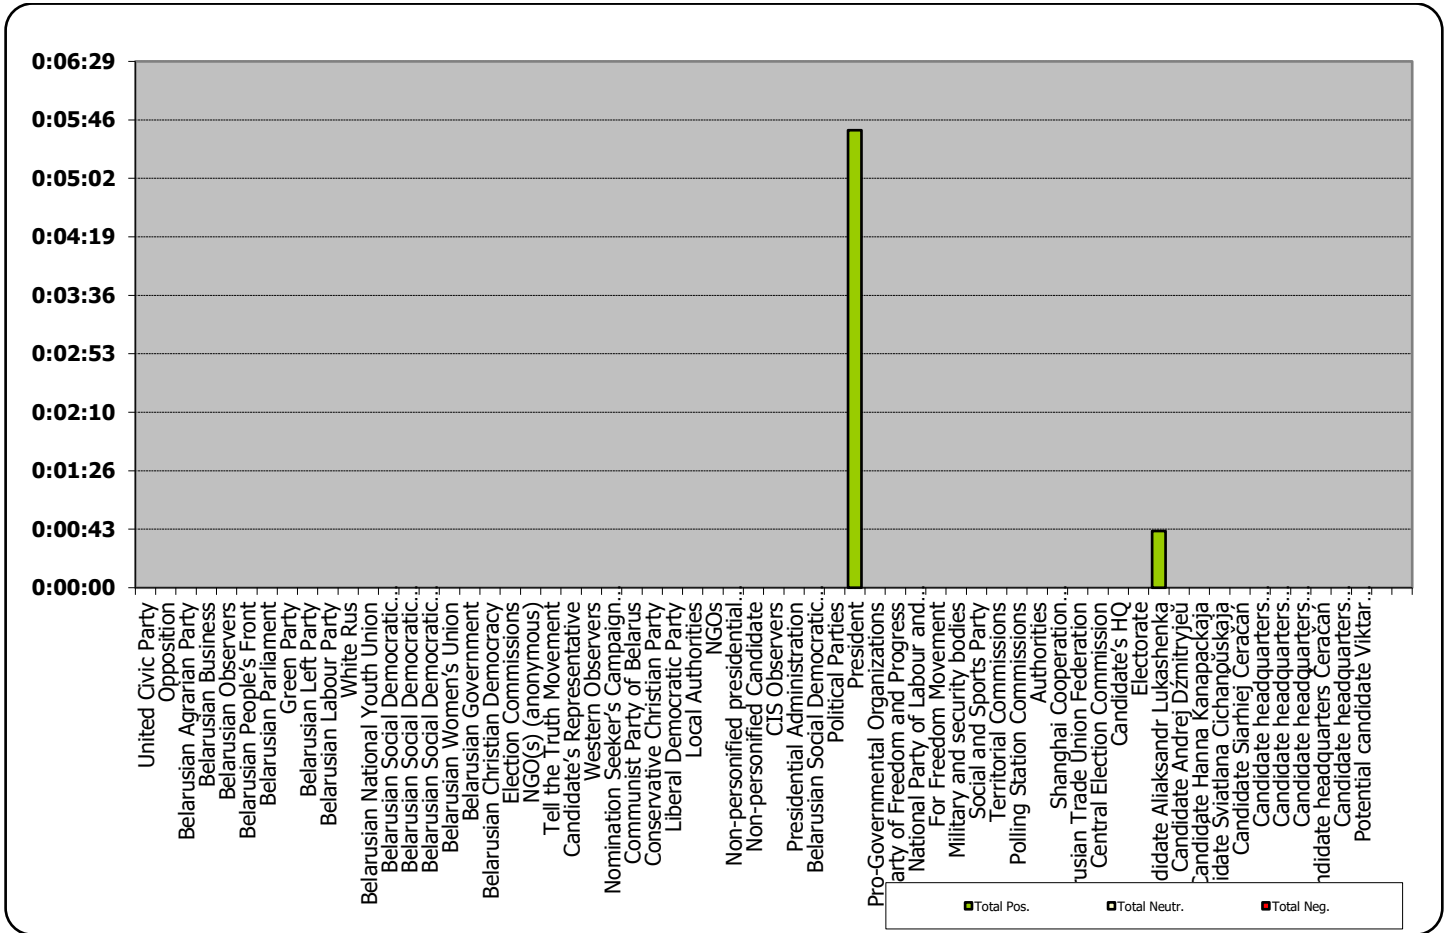

“Kontury” programme on ONT TV station

Nashi Novosti (Our News) news programme on ONT TV station

Measured in hours, minutes, seconds (0:02:45)

Nashi Novosti (Our News) news programme on ONT TV station

Naviny-rehijon (Regional News) of the Mahiloŭ Regional TV

Measured in hours, minutes, seconds (0:02:45)

Candidate Aliaksandr
Lukashenka; 11%

President; 89%

Naviny-rehijon (Regional News) of the Mahiloŭ Regional TV

Radyjofakt (Radiofact) on the 1st Channel of the National Radio