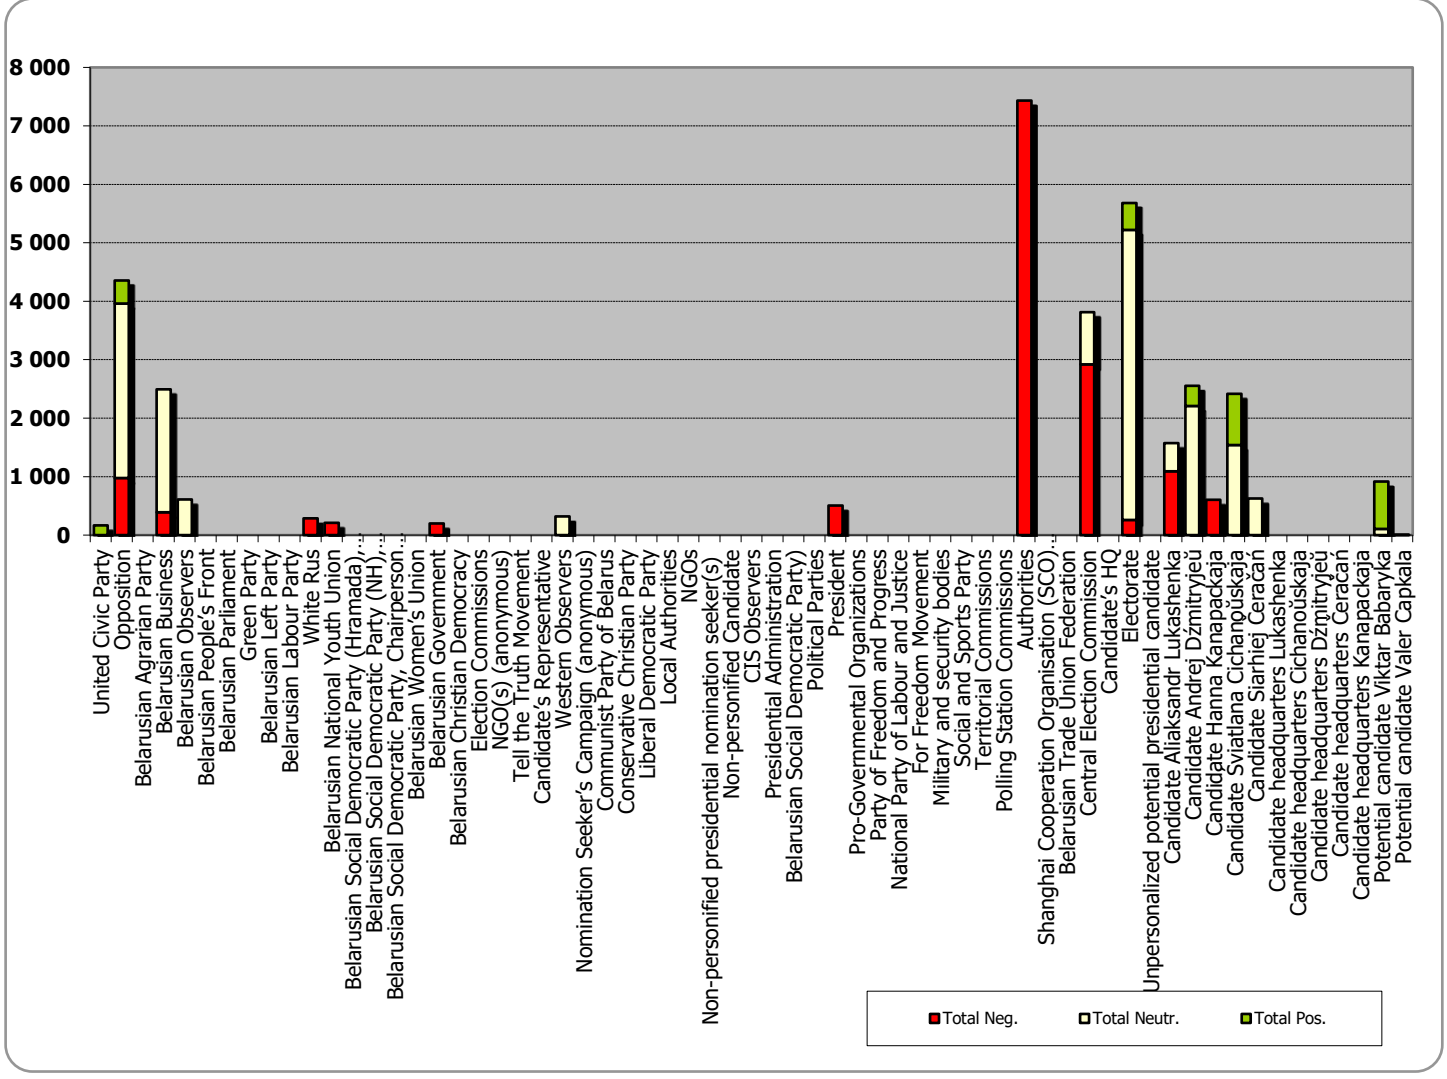

ZVIAZDA

The Komsomolskaya Pravda v Belorussii (YCL Truth in Belarus)

Measured in cm2

The Komsomolskaya Pravda v Belorussii (YCL Truth in Belarus)

Narodnaja Vola (People's Will)

Measured in cm2

Narodnaja Vola (People's Will)

Mogilevskaya Pravda (Mahiloŭ Truth)

Measured in cm2

Mogilevskaya Pravda (Mahiloŭ Truth)

Minskaja Prauda (Minsk Truth)

Measured in cm2

Minskaja Prauda (Minsk Truth)