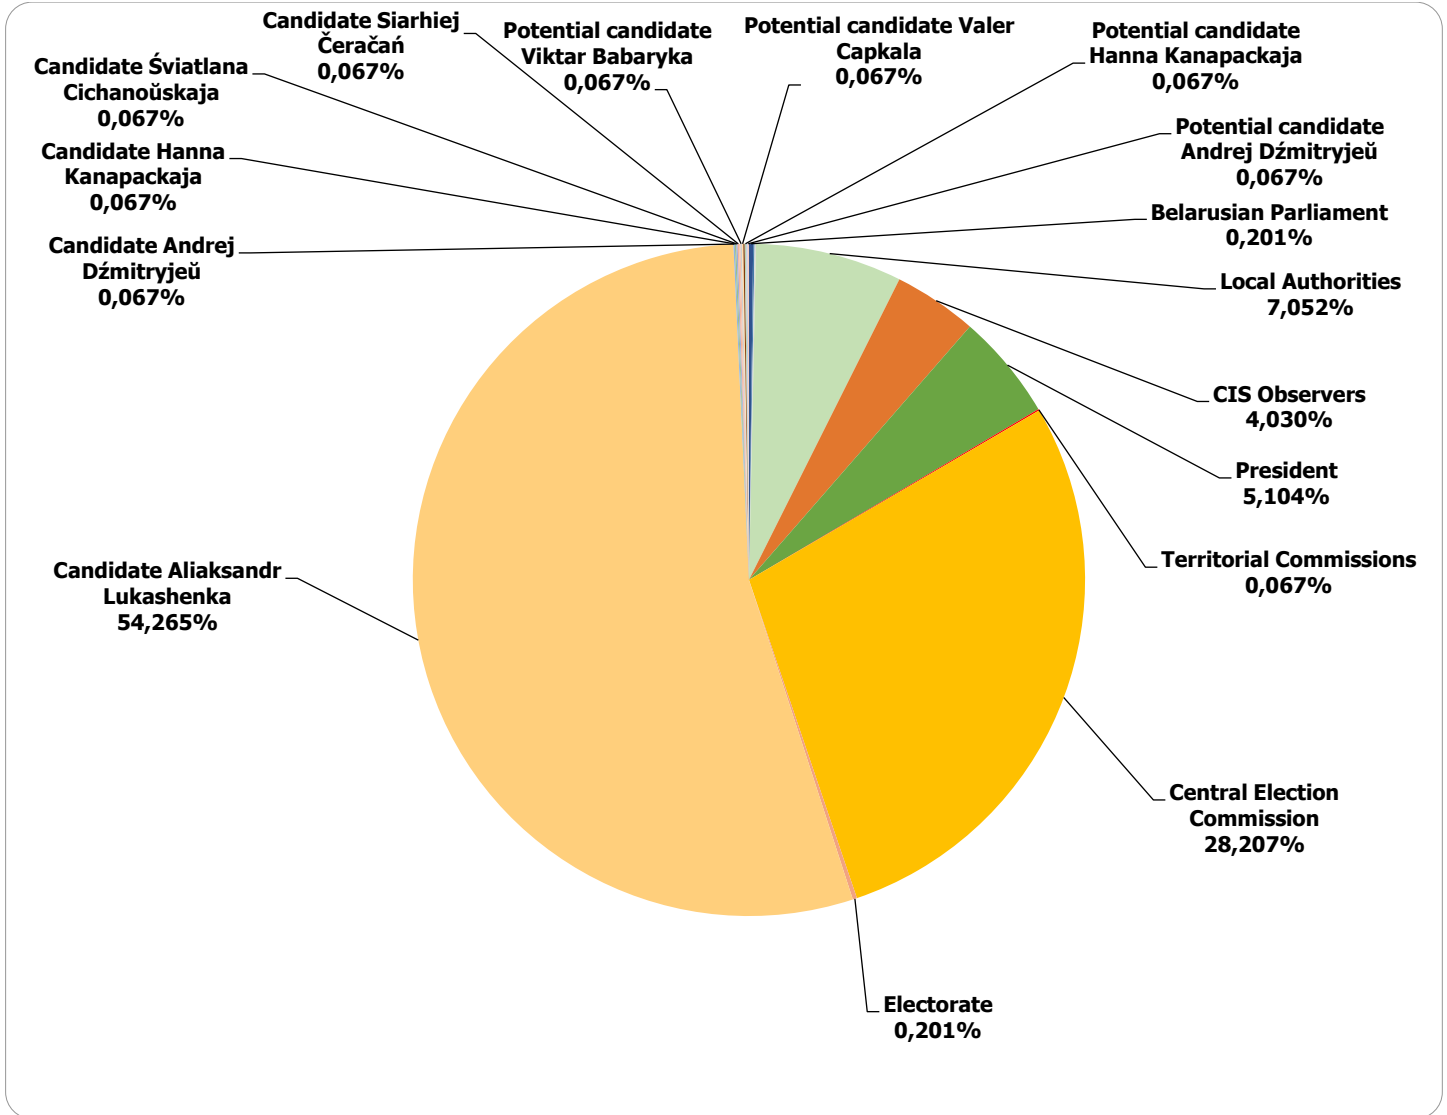

ZVIAZDA

The Komsomolskaya Pravda v Belorussii (YCL Truth in Belarus)

Measured in cm2

The Komsomolskaya Pravda v Belorussii (YCL Truth in Belarus)

Narodnaja Vola (People's Will)

Measured in cm2

Narodnaja Vola (People's Will)

Mogilevskaya Pravda (Mahiloŭ Truth)

Measured in cm2

Mogilevskaya Pravda (Mahiloŭ Truth)

Minskaja Prauda (Minsk Truth)

Measured in cm2

Minskaja Prauda (Minsk Truth)