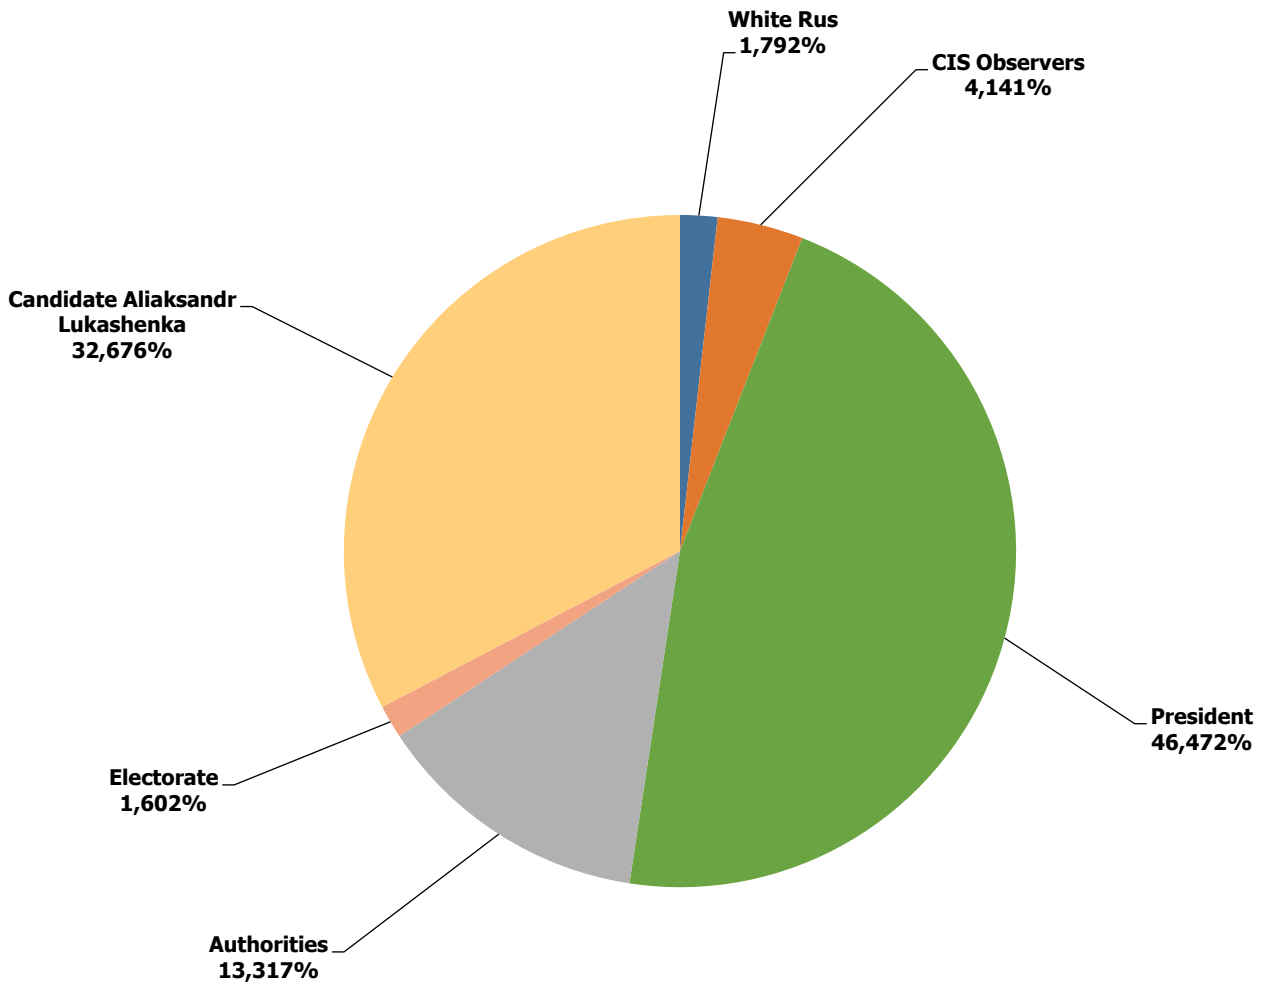

Mogilevskaya Pravda (Mahiloŭ Truth)

Measured in cm2

Mogilevskaya Pravda (Mahiloŭ Truth)

Minskaja Prauda (Minsk Truth)

Measured in cm2

Minskaja Prauda (Minsk Truth)