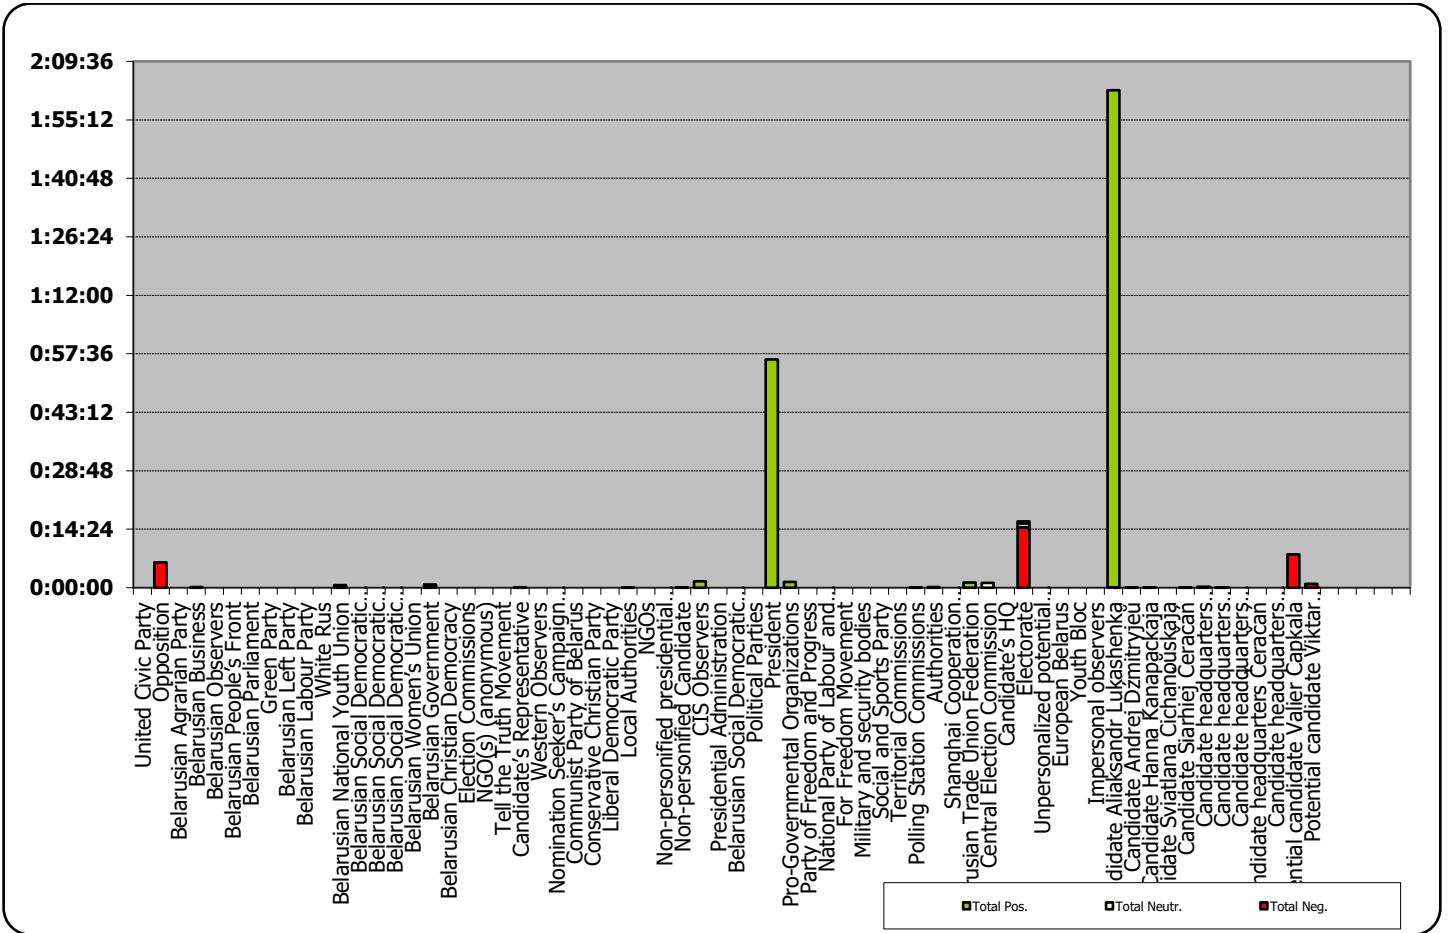

Беларусь 1 / ПАНАРАМА