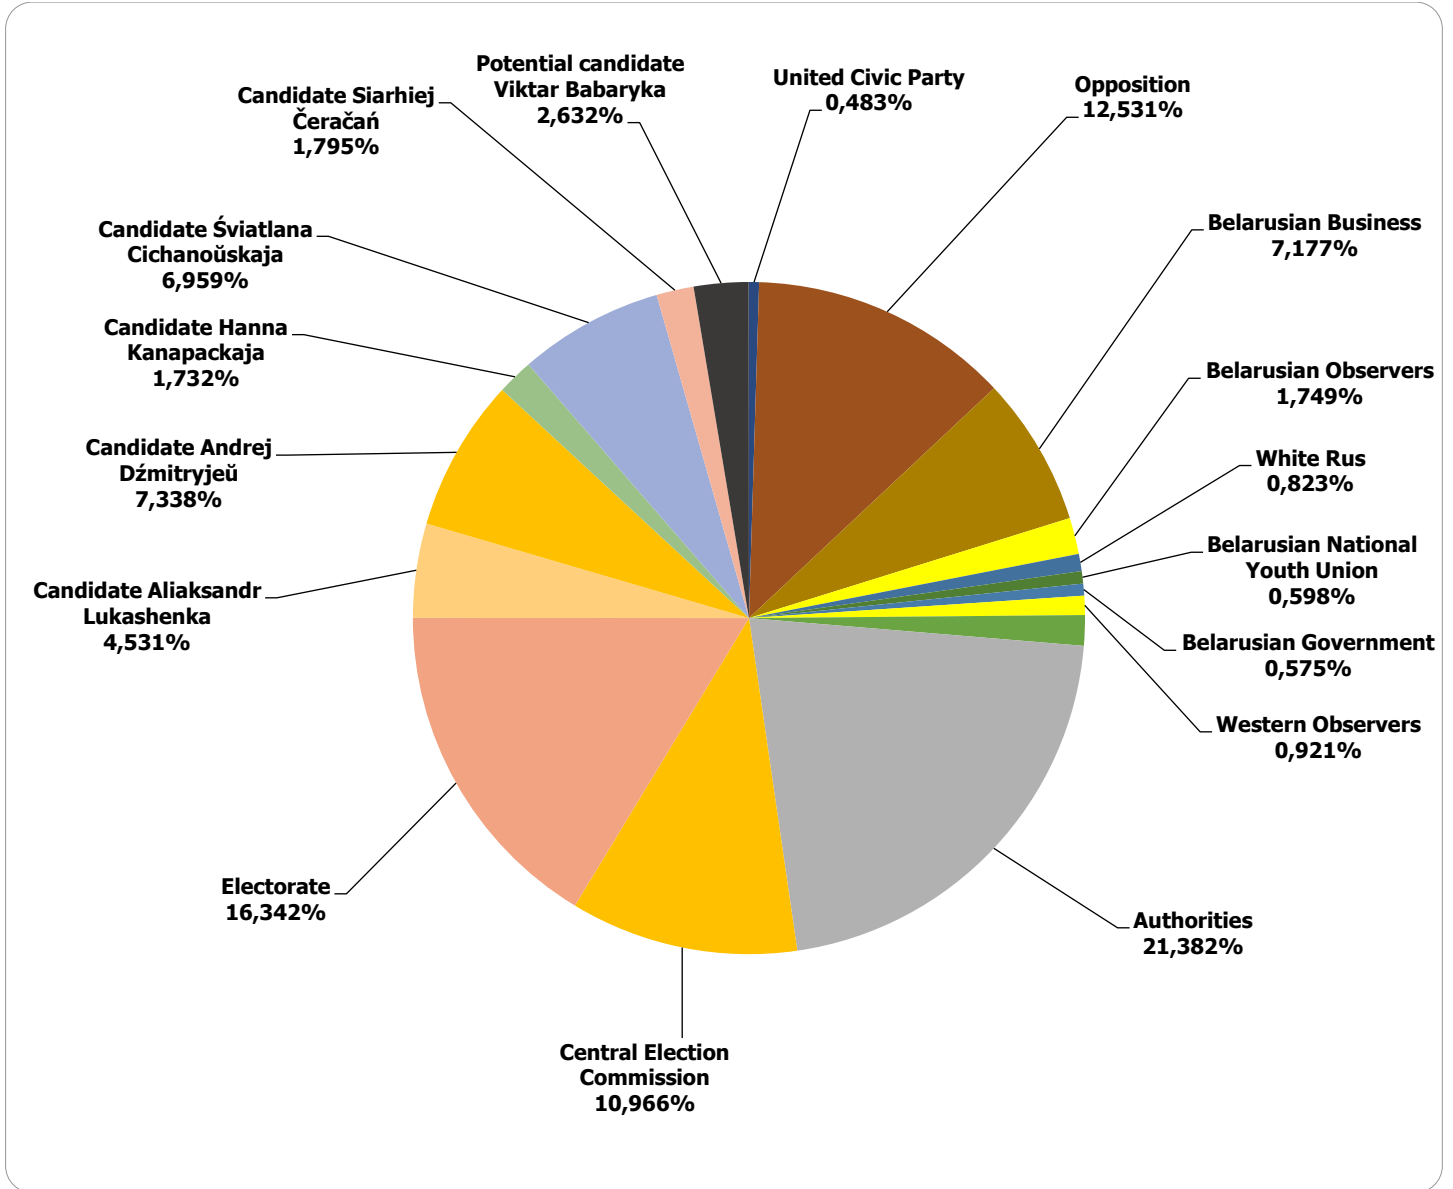

Narodnaja Vola (People's Will)

Measured in cm2