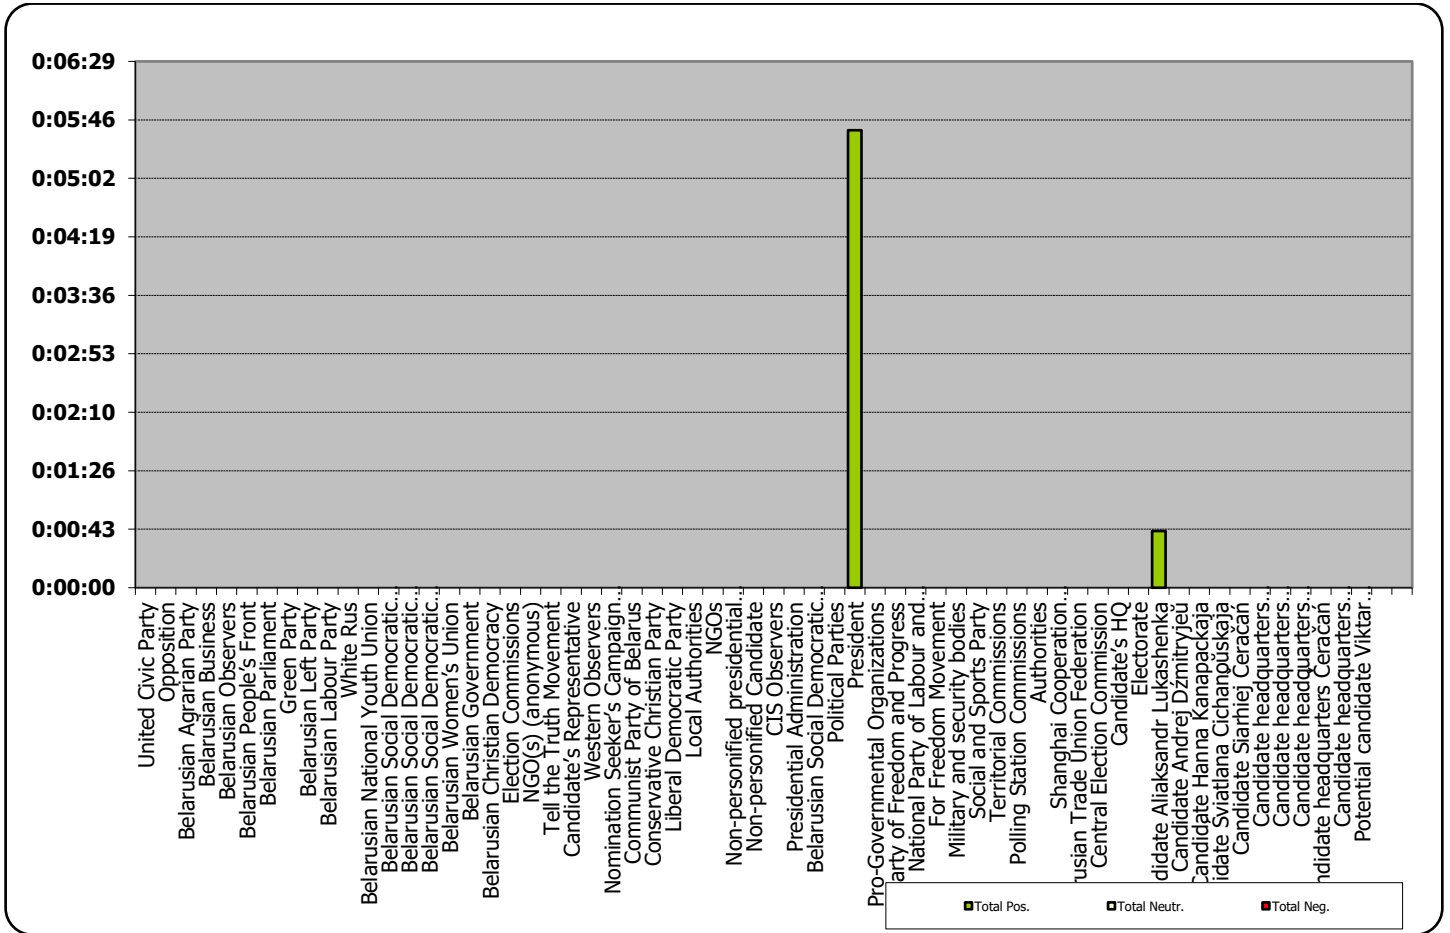

Naviny-rehijon (Regional News) of the Mahiloŭ Regional TV