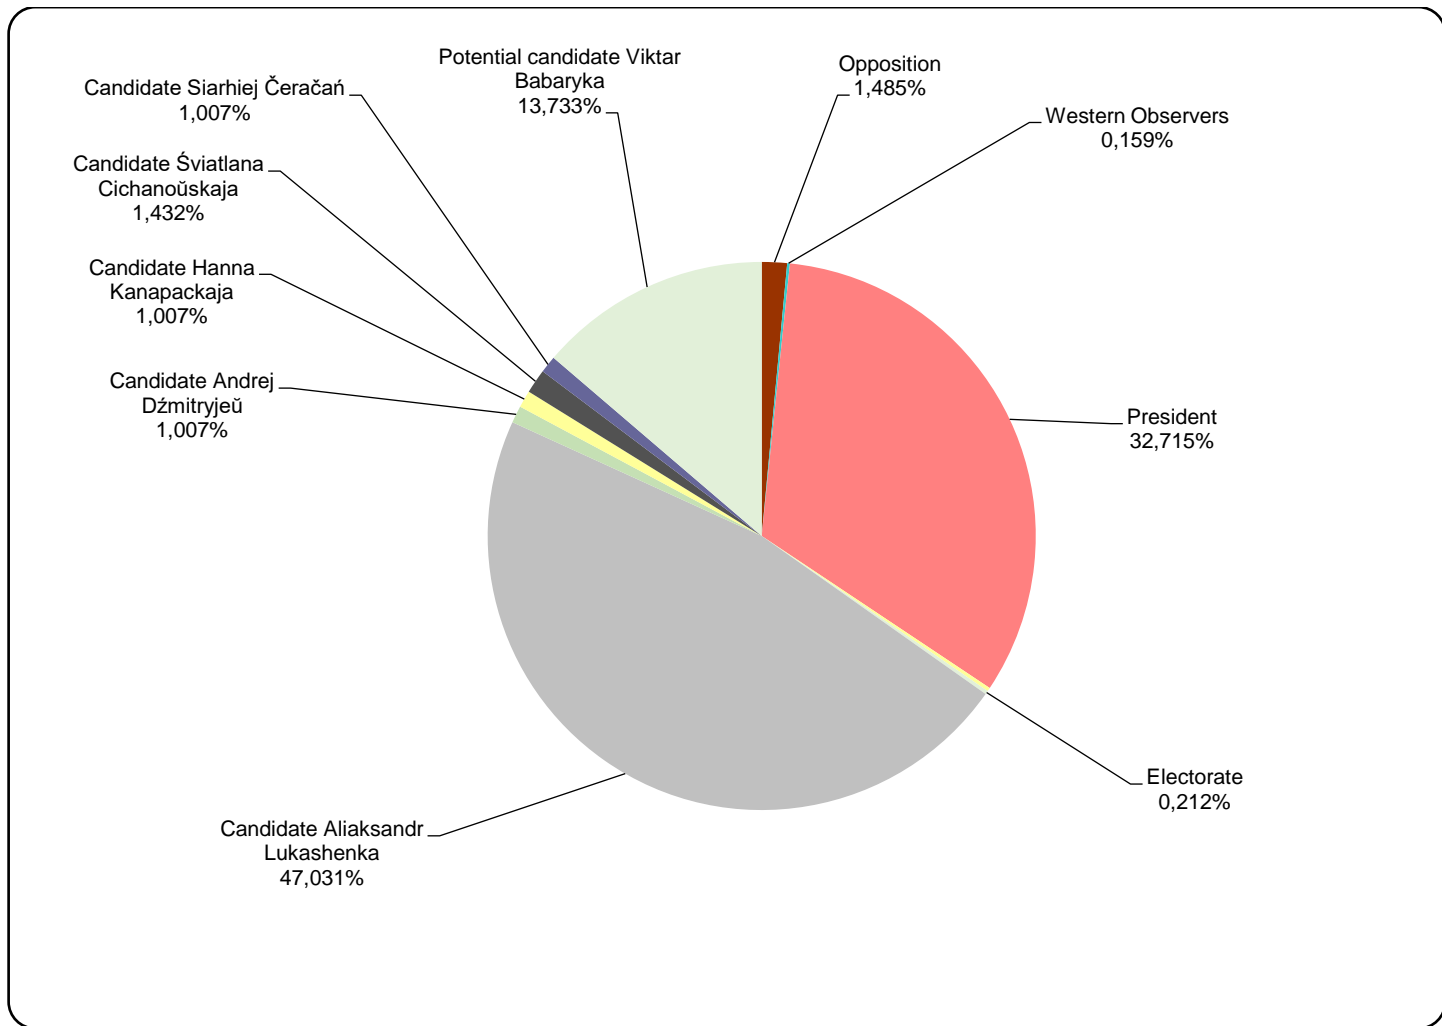

# NAVINY.BY

Measured in number of characters

# Glavny Efir (Most Important Air) weekly programme on Belarus 1 TV station

Measured in hours, minutes, seconds (0:02:45)