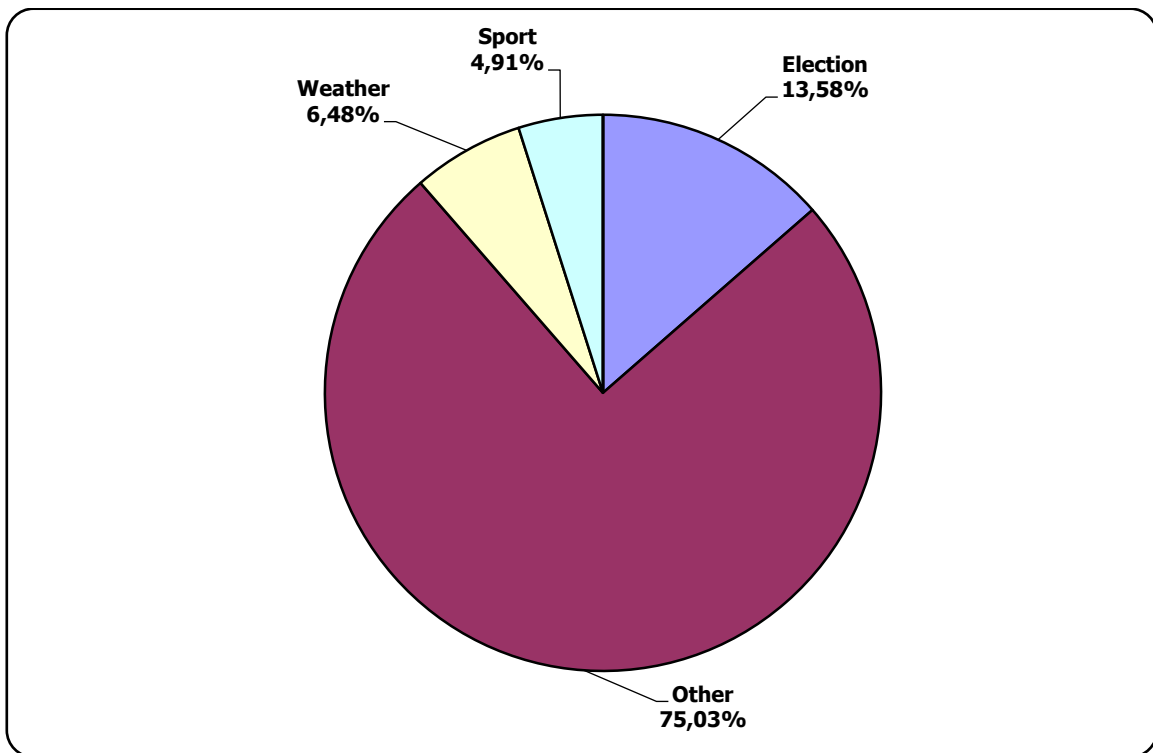

## Naviny-rehijon (Regional News) of the Mahiloŭ Regional TV

Measured in hours, minutes, seconds (0:02:45)

Candidate Aliaksandr  
Lukashenka; 11%

President; 89%