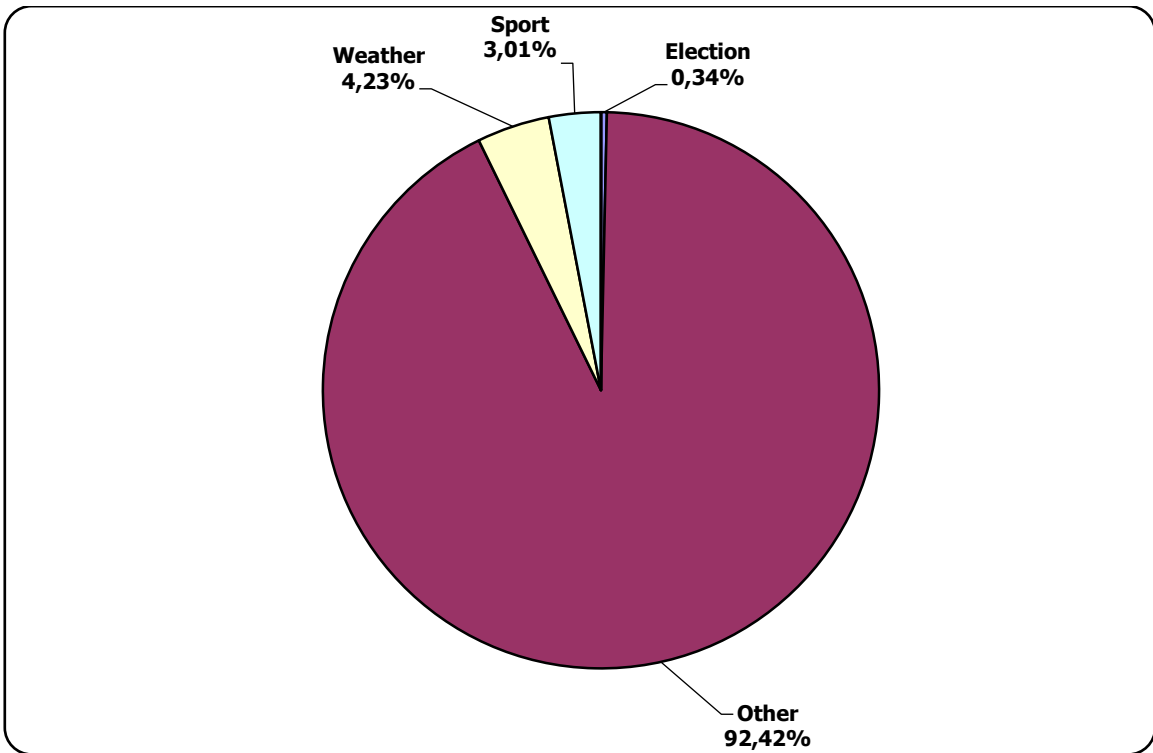

Naviny-rehijon (Regional News) of the Mahiloŭ Regional TV