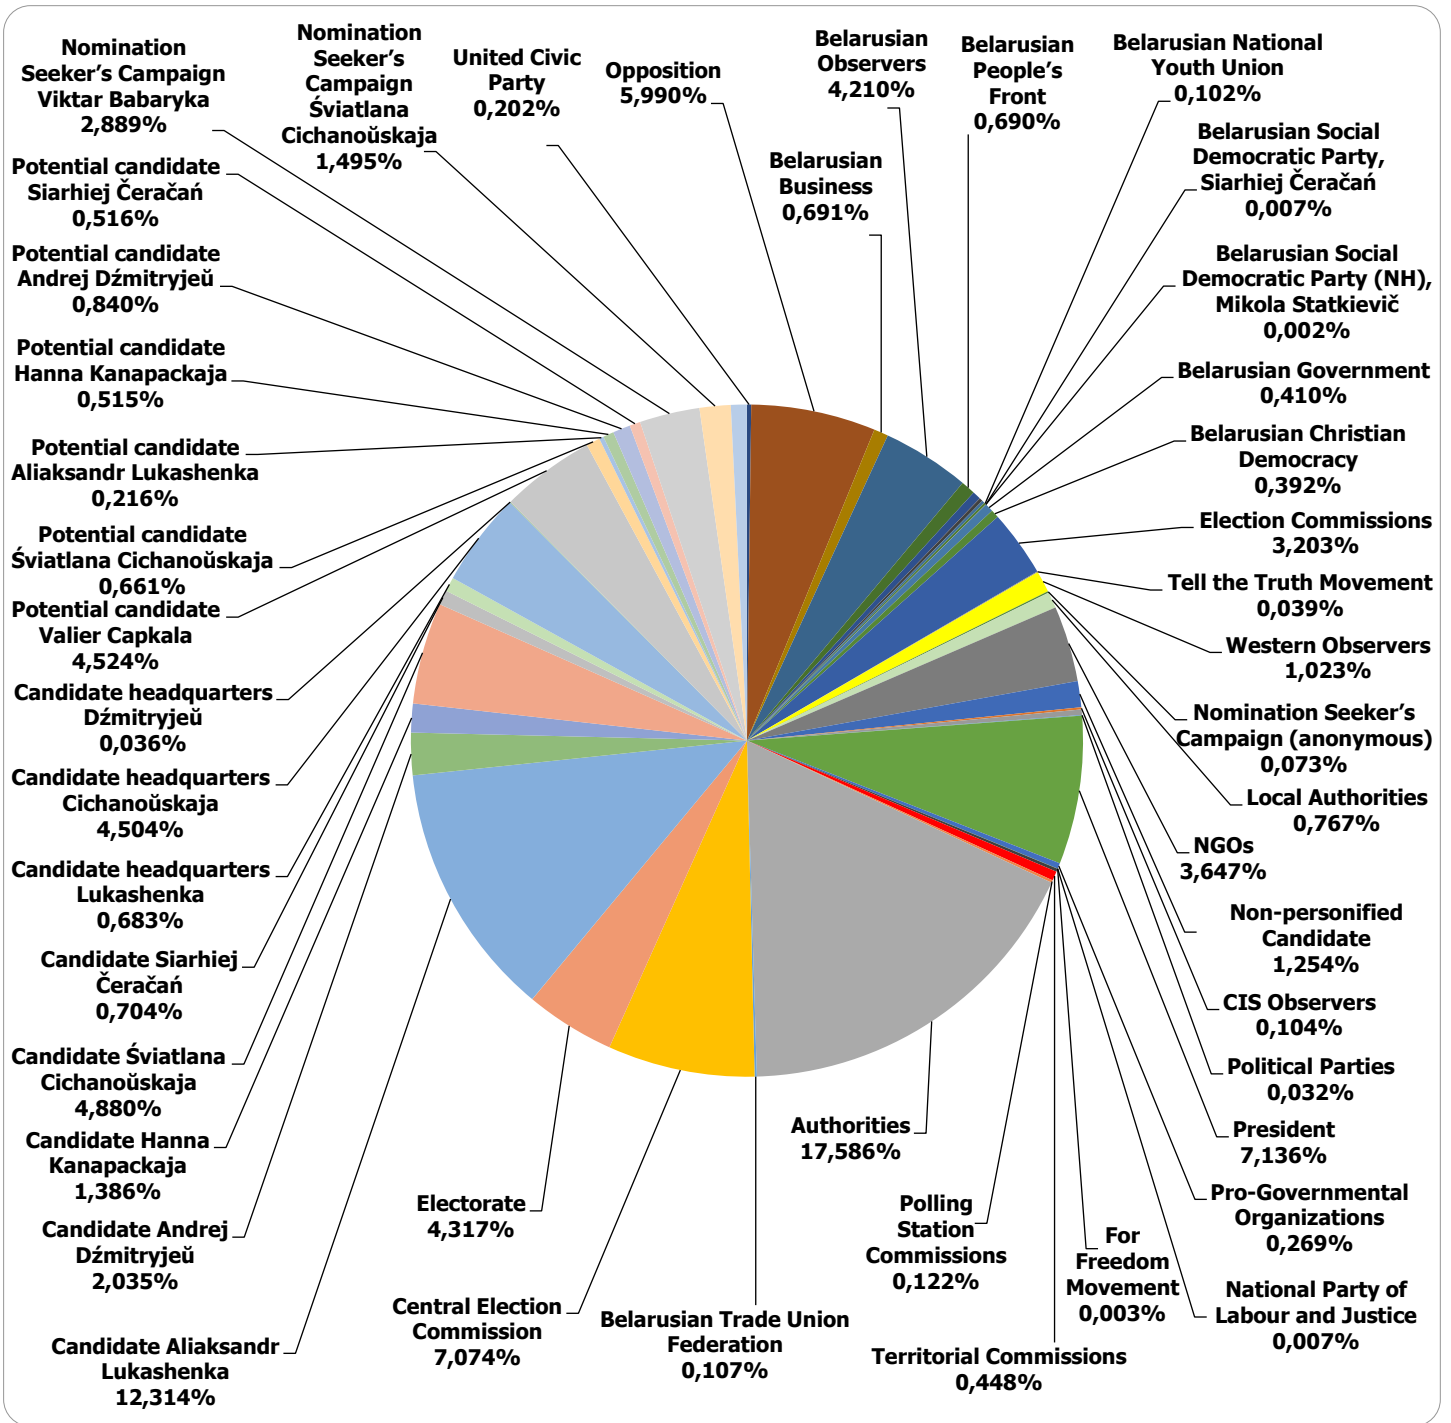

# BELARUSIAN PRESIDENT ELECTIONS 2020

06.07 - 02.08.2020

**BELTA.BY**

Measured in number of characters

# NAVINY.BY

Measured in number of characters