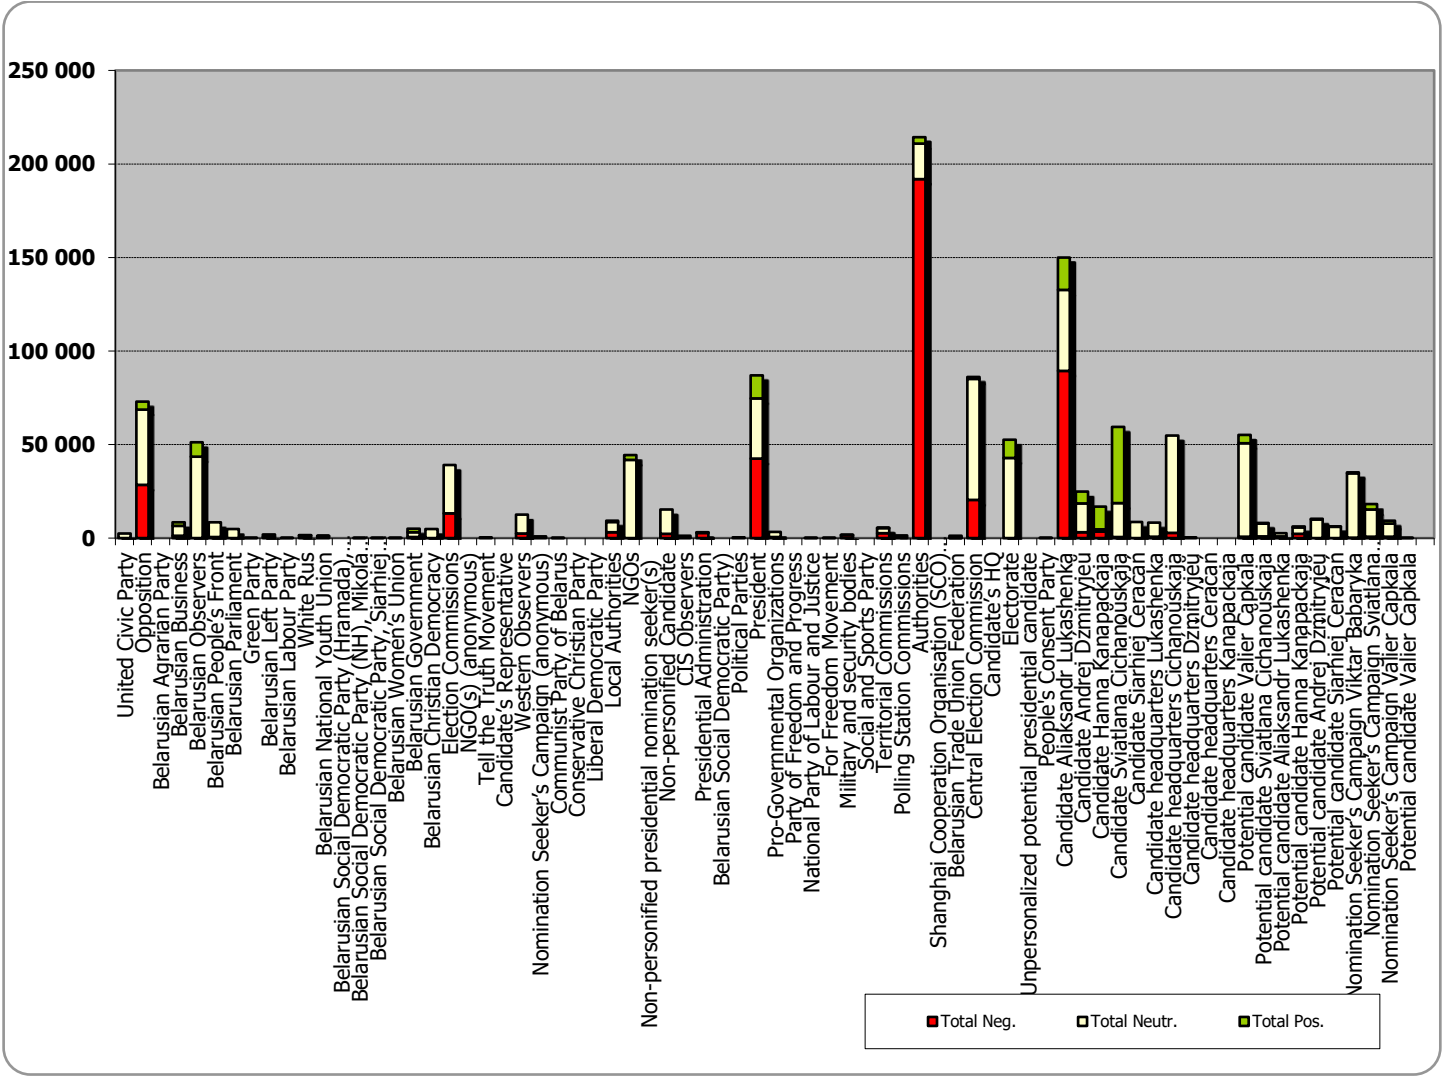

# BELARUSIAN PRESIDENT ELECTIONS 2020

06.07 - 02.08.2020

**BELTA.BY**

Measured in number of characters

# NAVINY.BY

Measured in number of characters