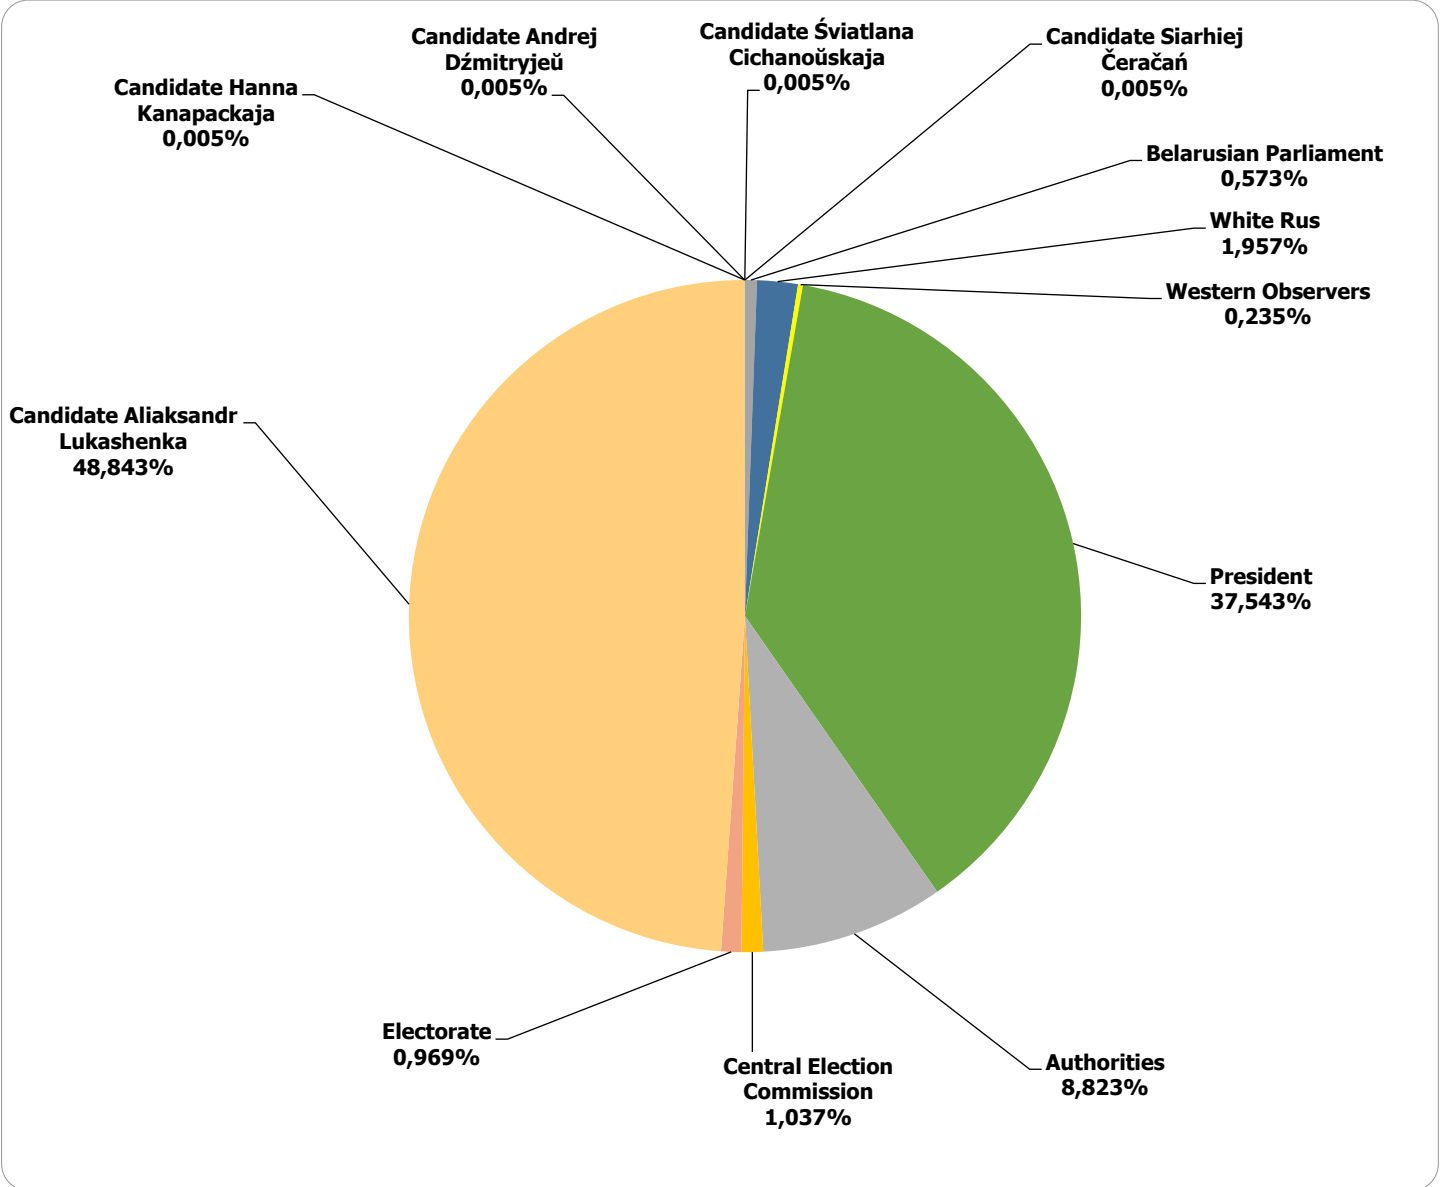

ZVIAZDA

Measured in cm²