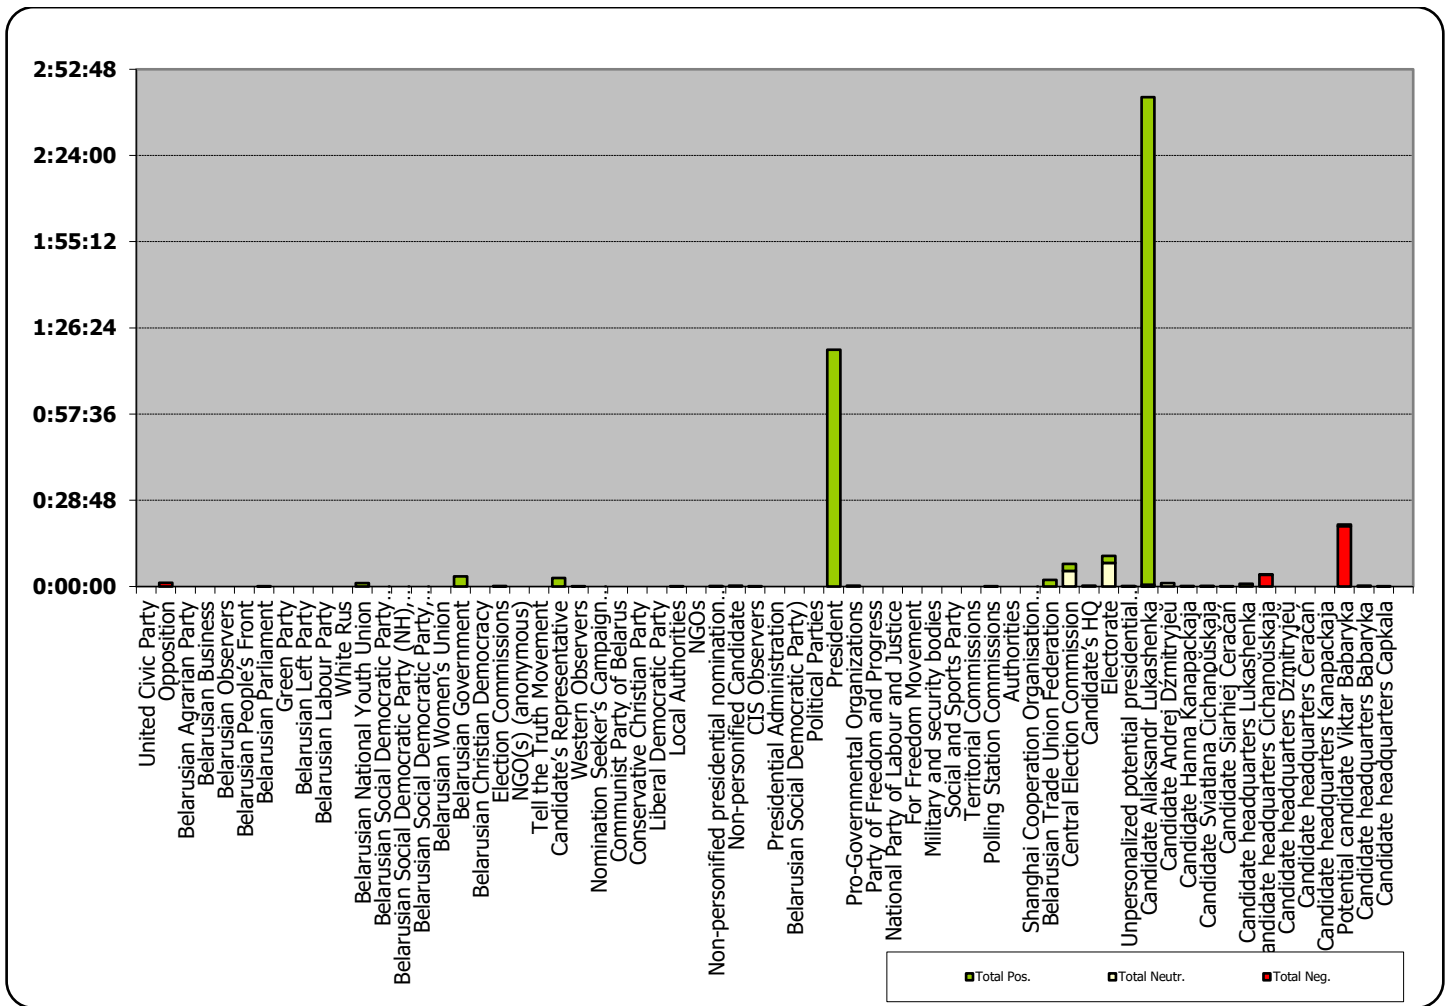

Nashi Novosti (Our News) news programme on ONT TV station