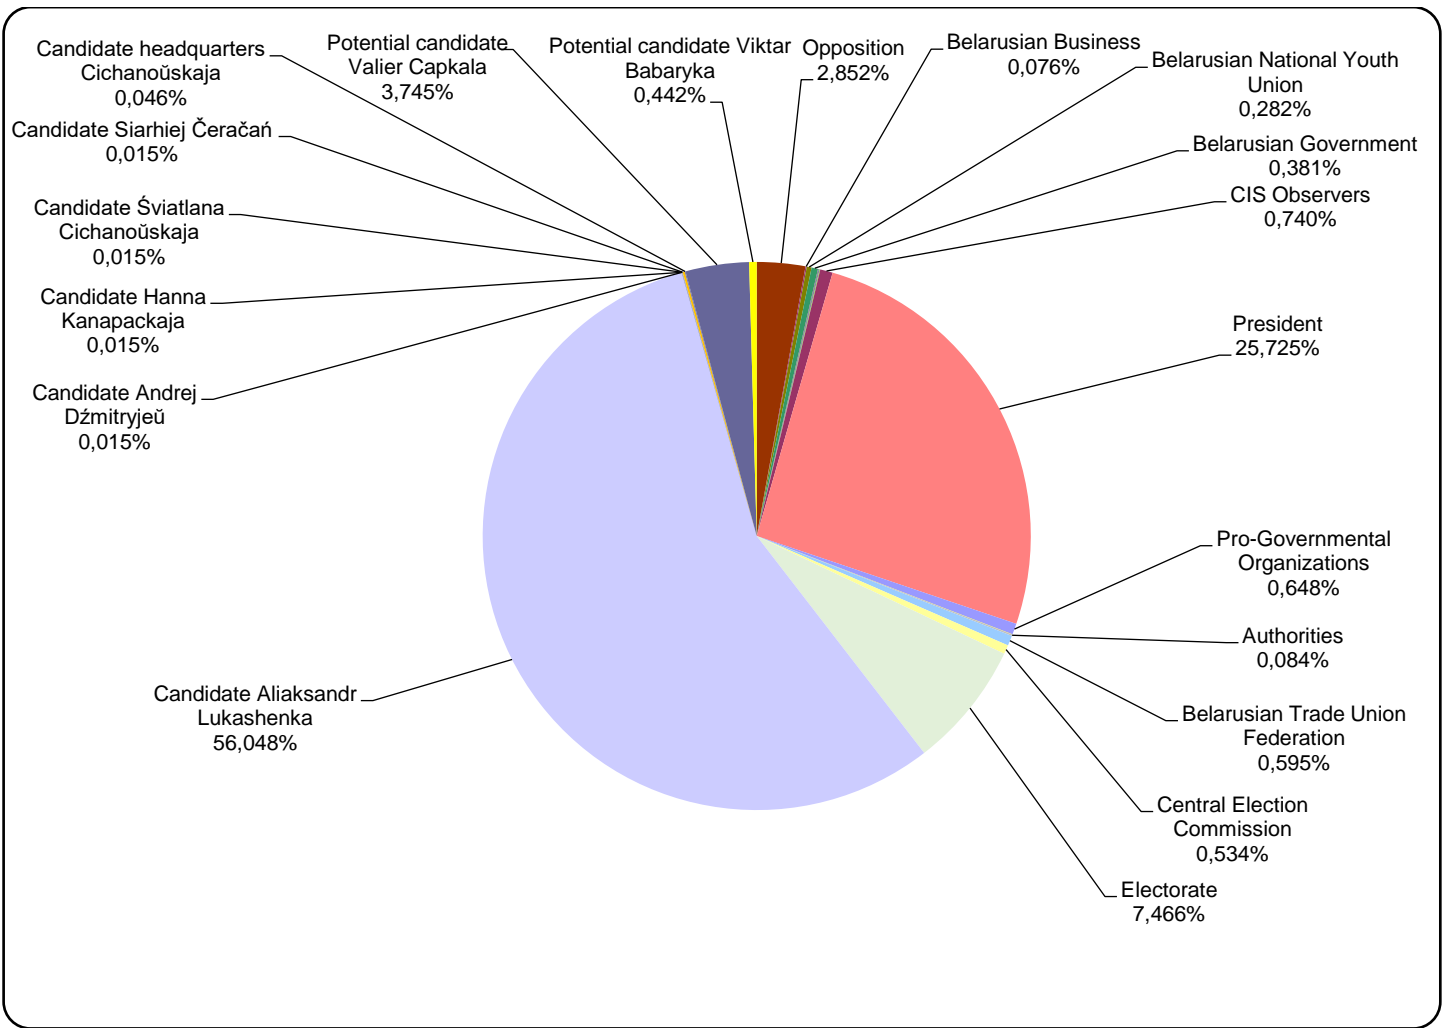

Panorama (Panorama) news programme on Belarus 1 TV station

Measured in hours, minutes, seconds (0:02:45)