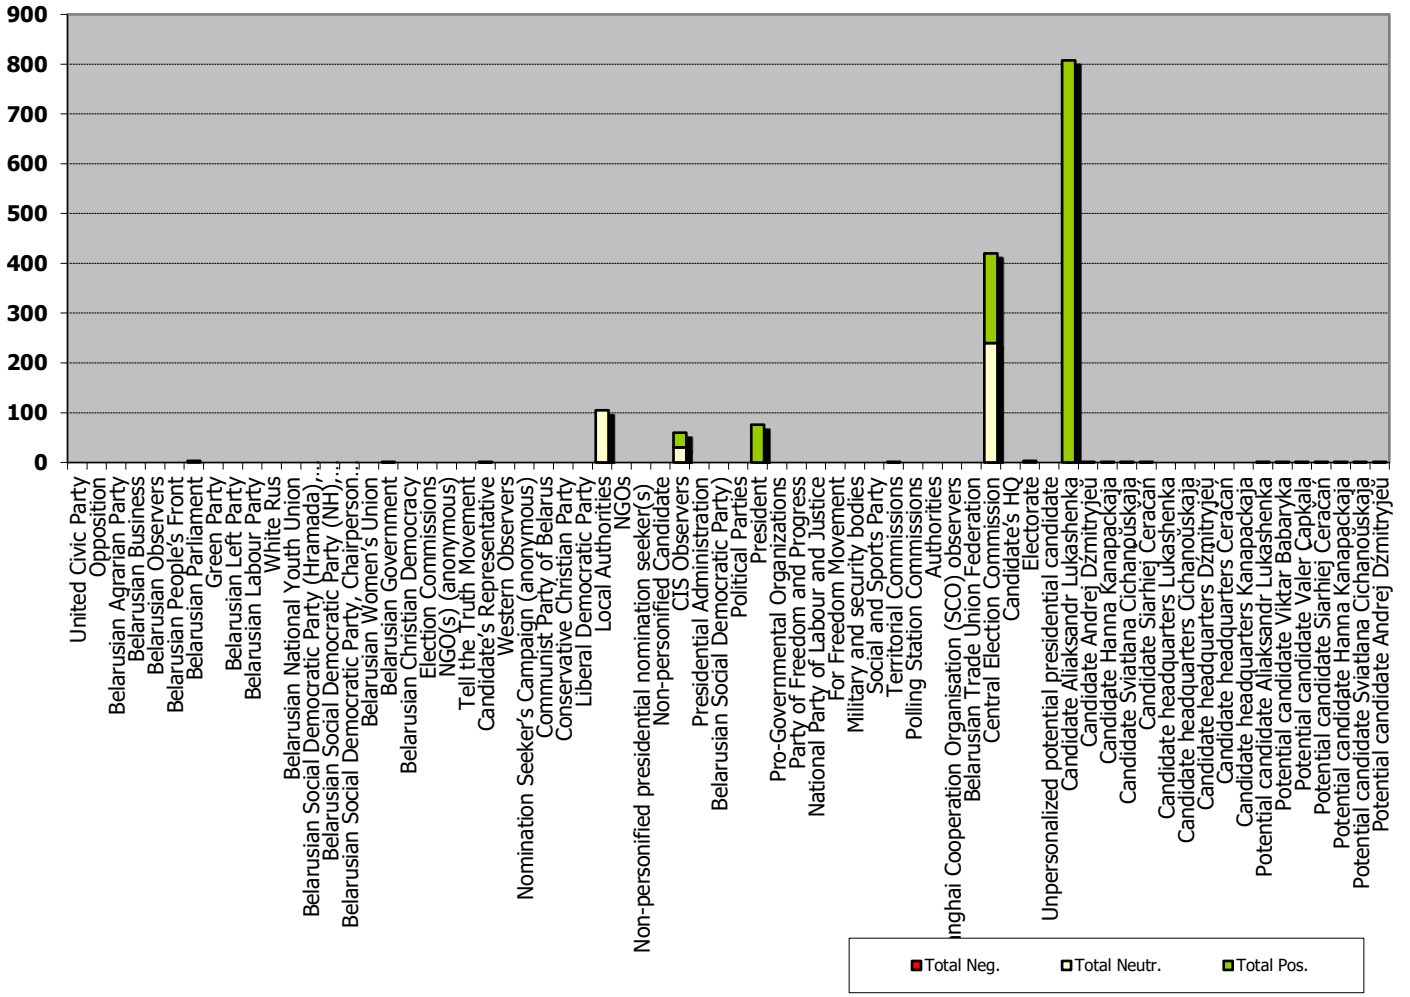

Mogilevskaya Pravda (Mahiloŭ Truth)