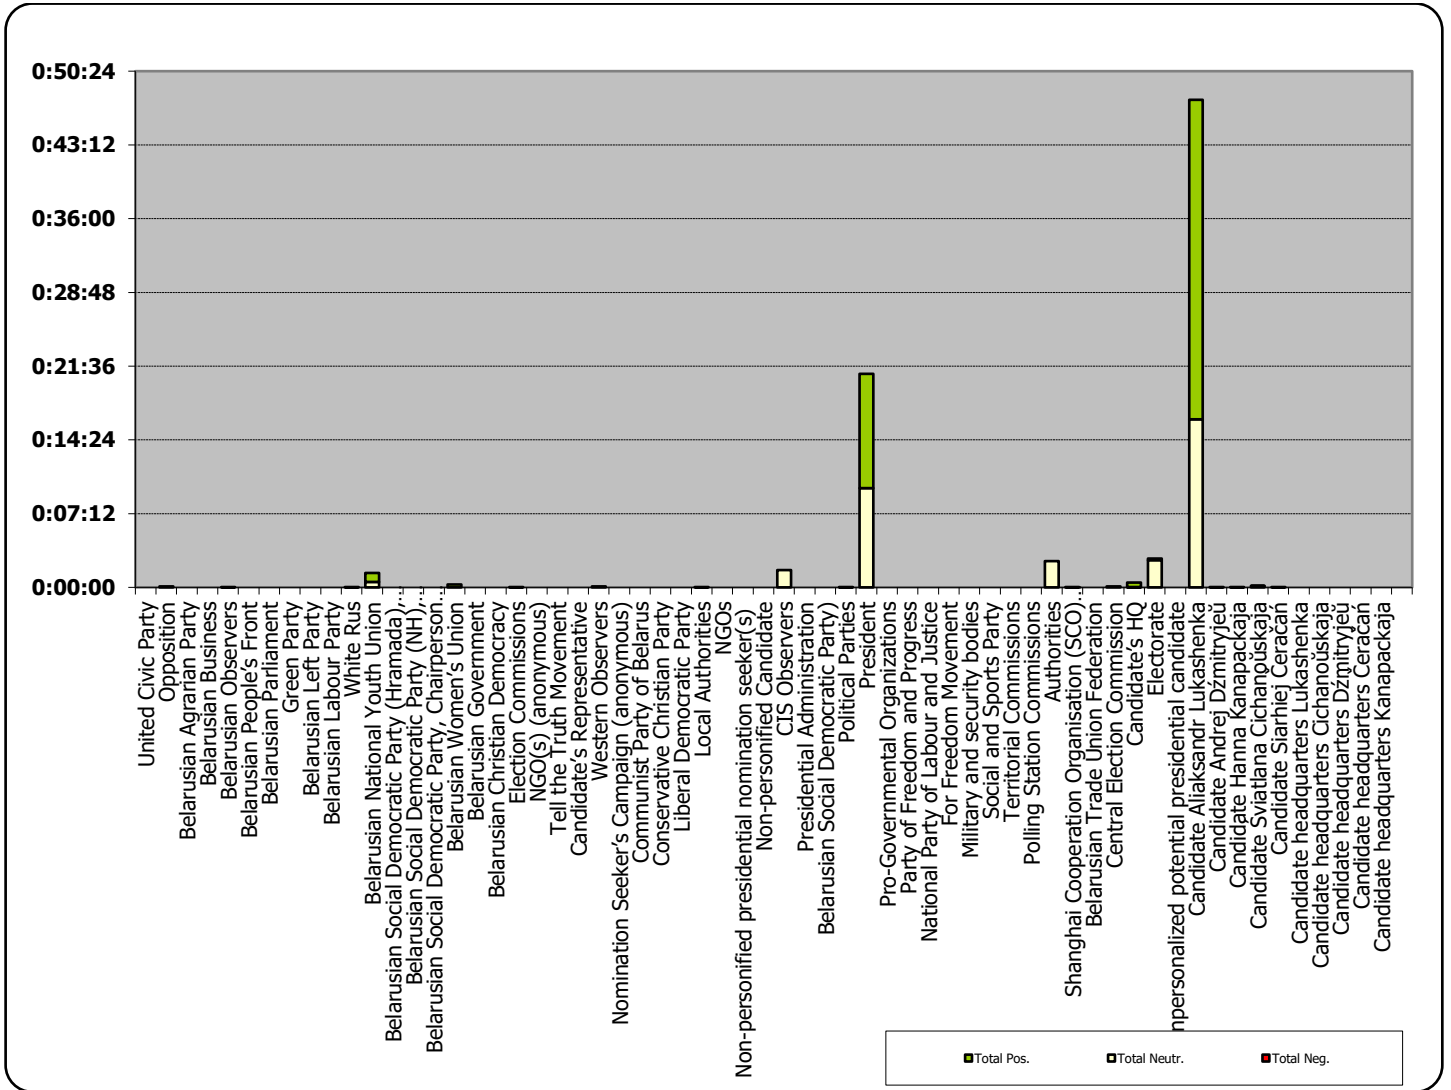

Radyjofakt (Radiofact) on the 1st Channel of the National Radio