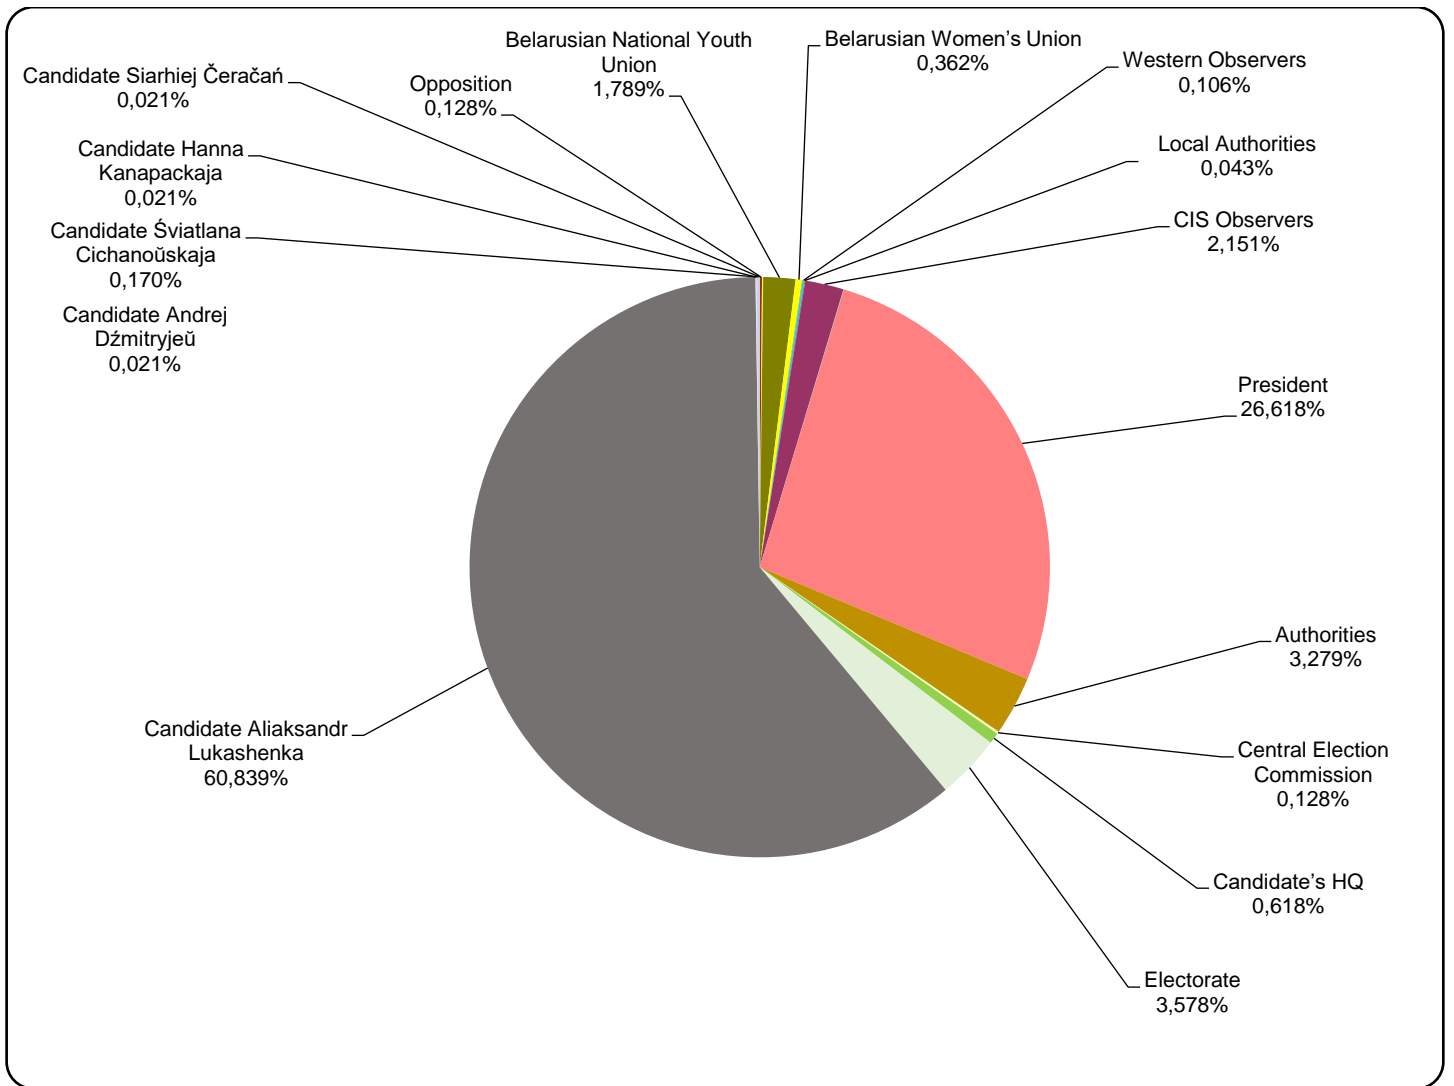

Radyjofakt (Radiofact) on the 1st Channel of the National Radio

Measured in hours, minutes, seconds (0:02:45)