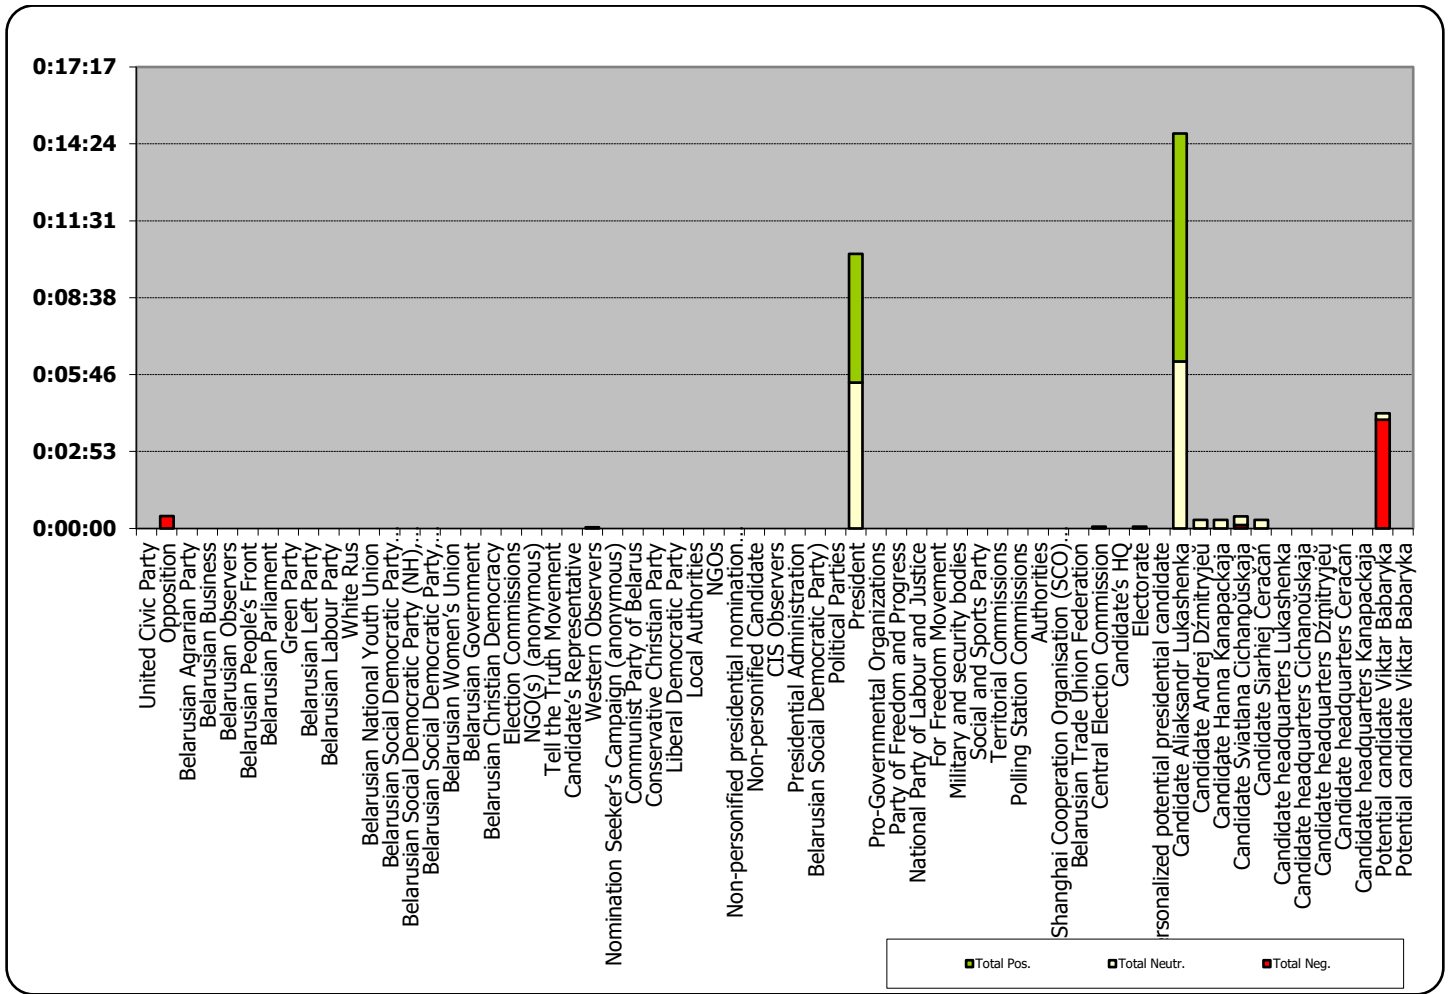

Glavny Efir (Most Important Air) weekly programme on Belarus 1 TV station