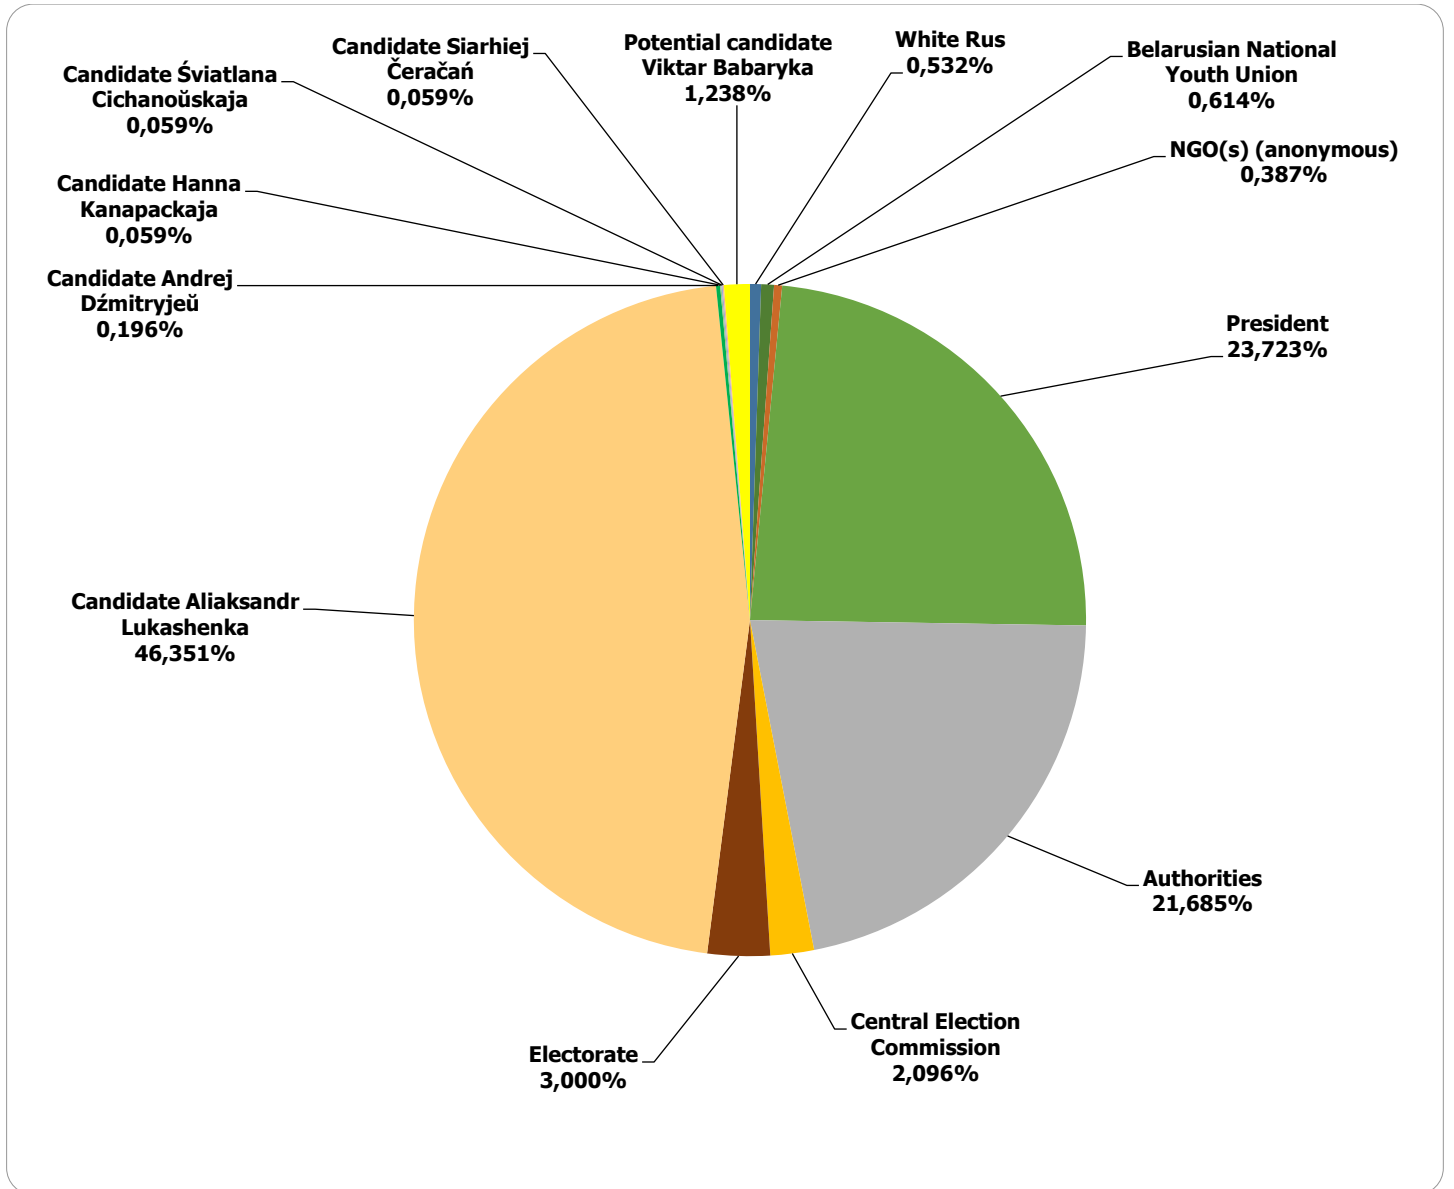

Belarus Segodnya (Belarus Today)

Measured in cm2