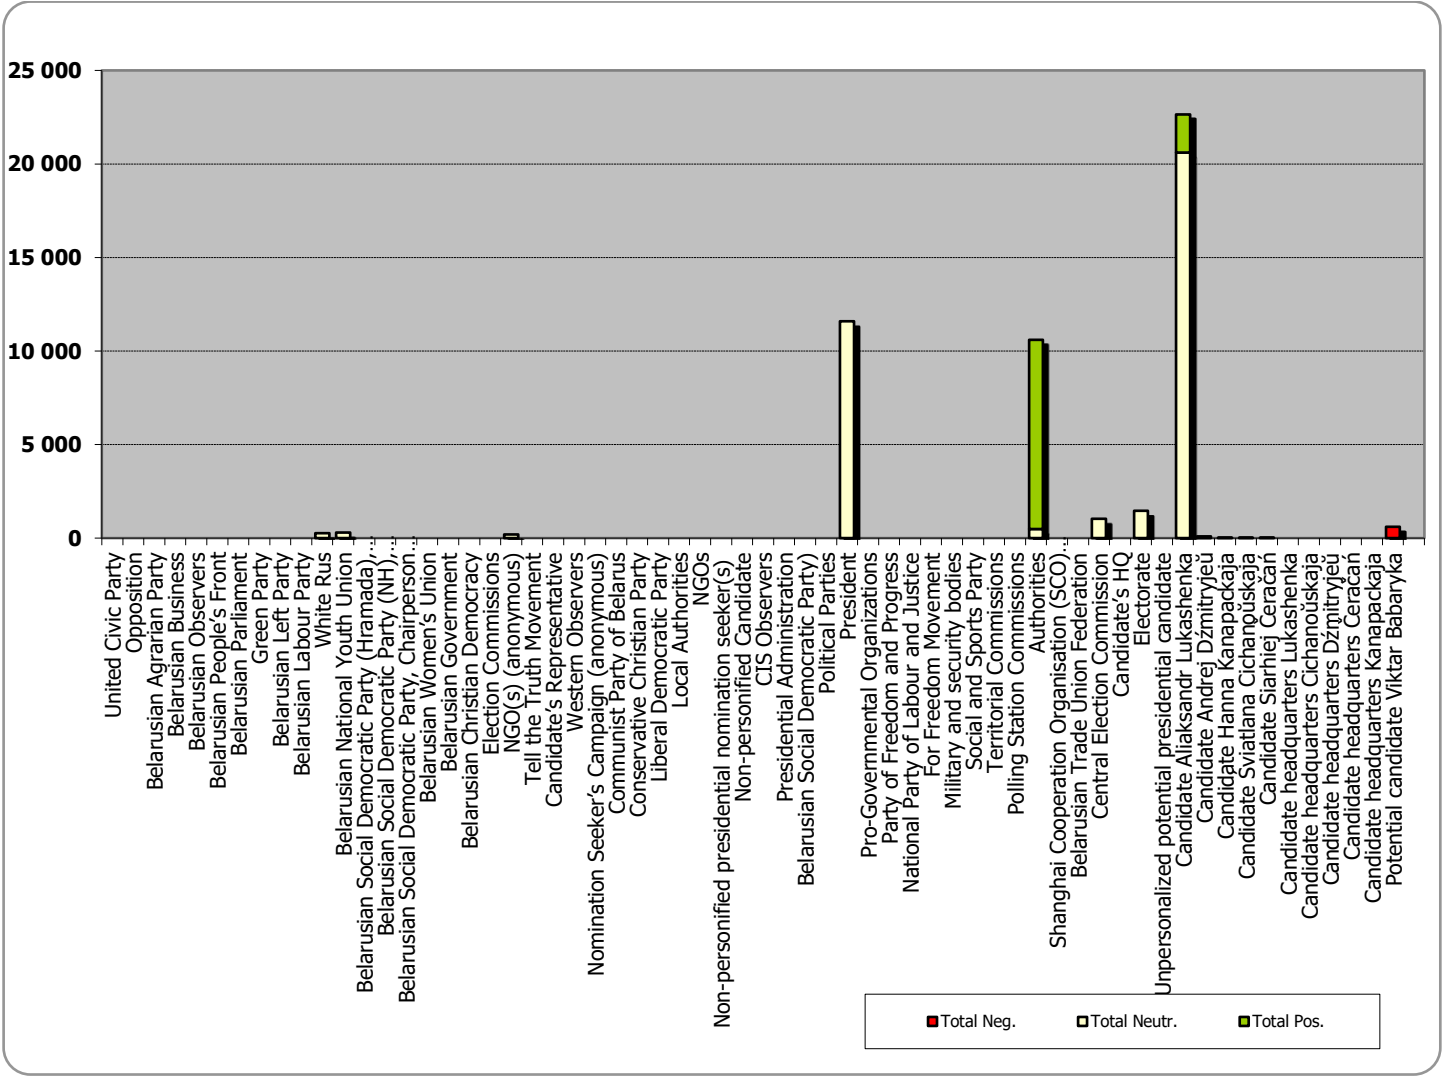

Belarus Segodnya (Belarus Today)