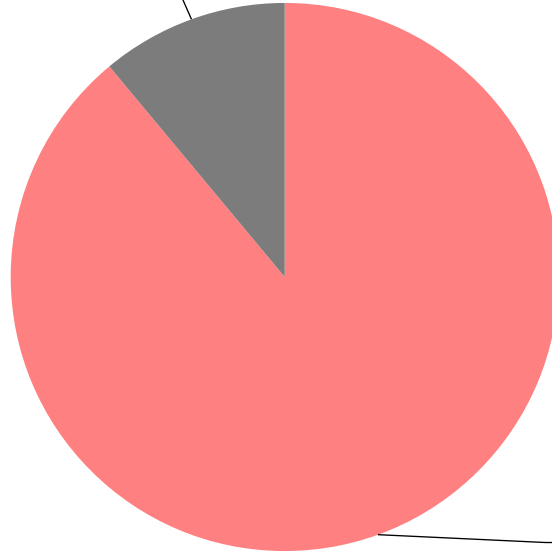

## Naviny-rehijon (Regional News) of the Mahiloŭ Regional TV

Measured in hours, minutes, seconds (0:02:45)

Candidate Aliaksandr  
Lukashenka; 11%

President; 89%