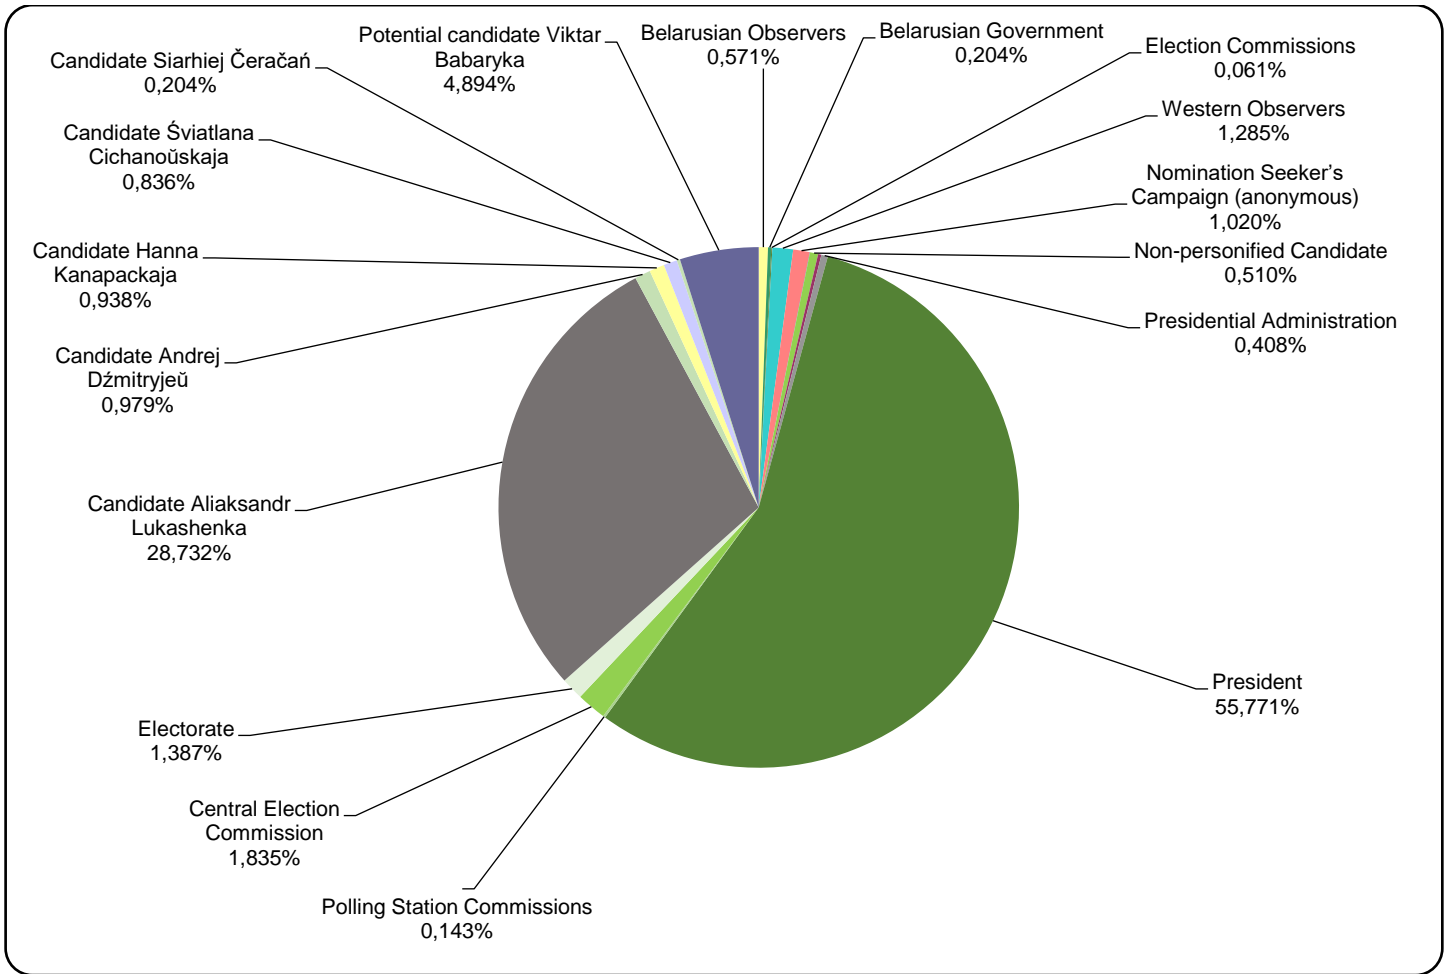

“Kontury” programme on ONT TV station

Measured in hours, minutes, seconds (0:02:45)