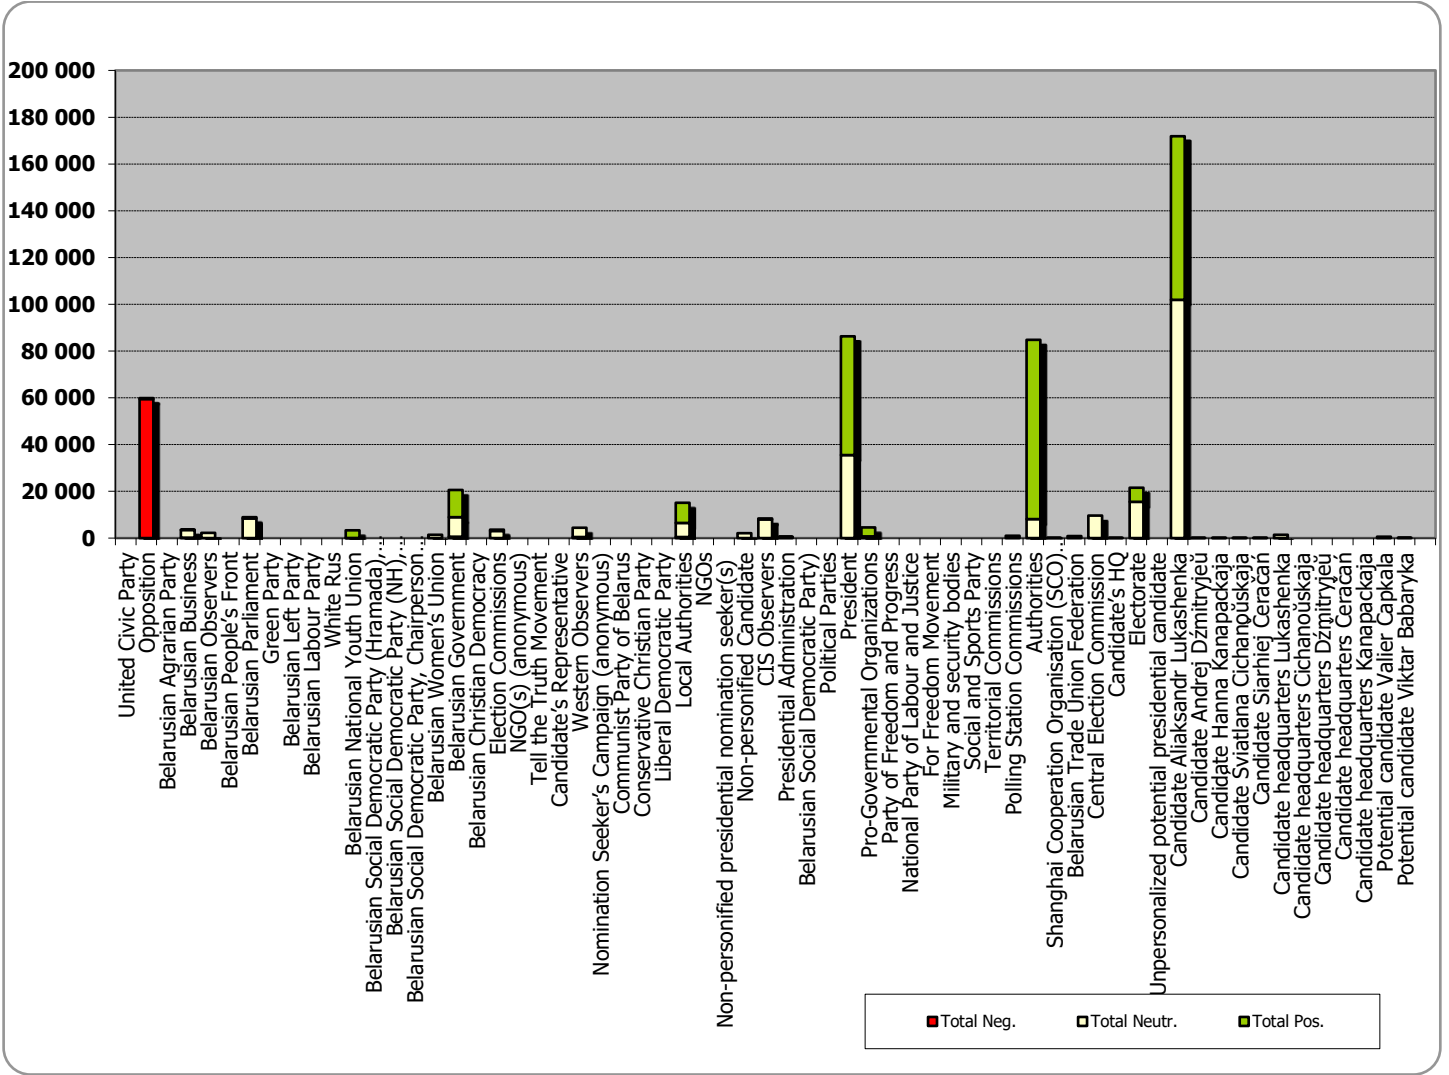

# BELARUSIAN PRESIDENT ELECTIONS 2020

06.07 - 02.08.2020

**BELTA.BY**

Measured in number of characters

# NAVINY.BY

Measured in number of characters