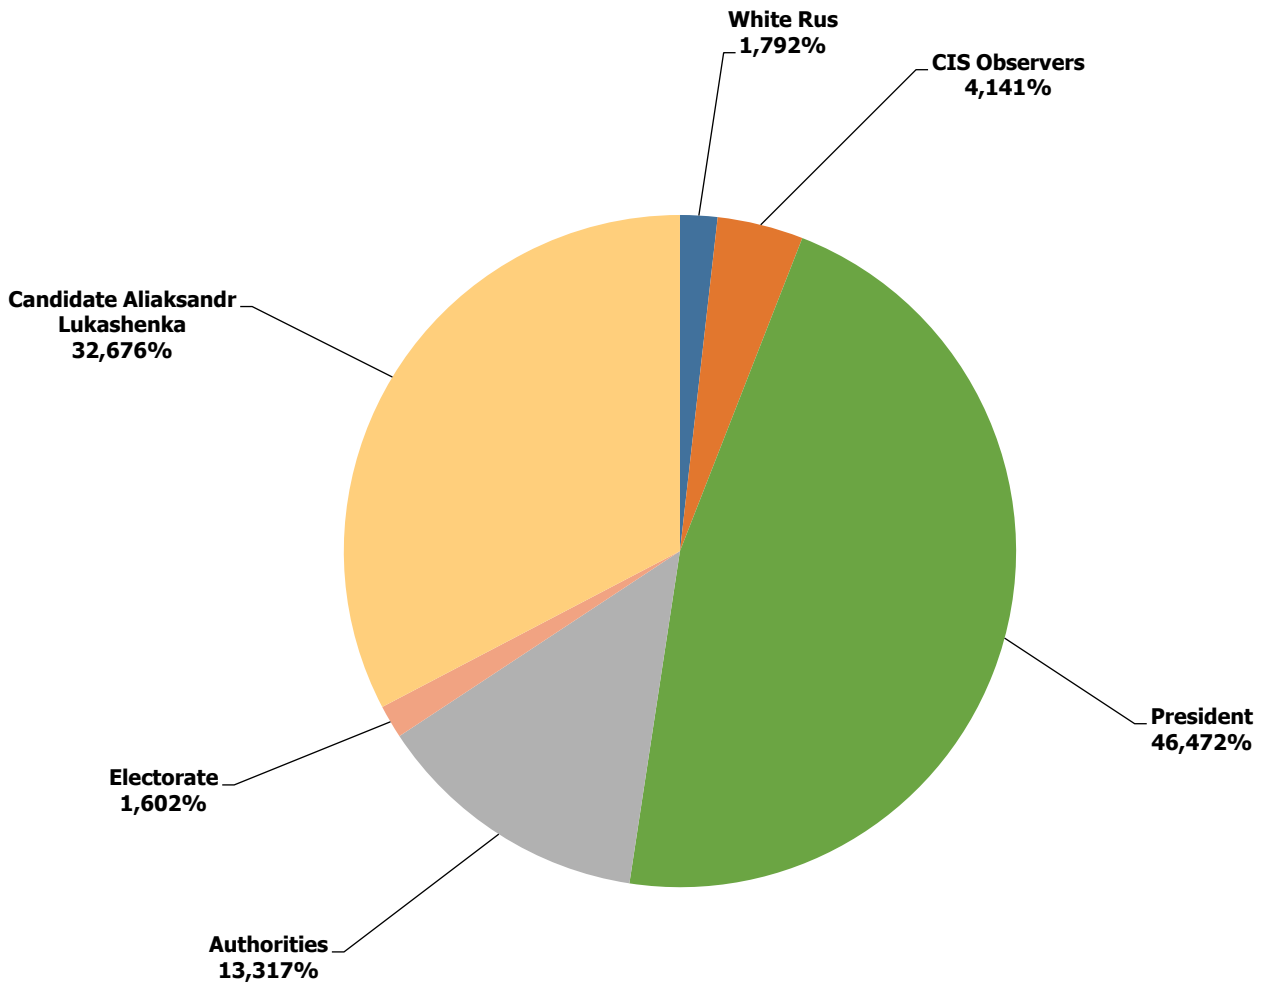

Minskaja Prauda (Minsk Truth)

Measured in cm2