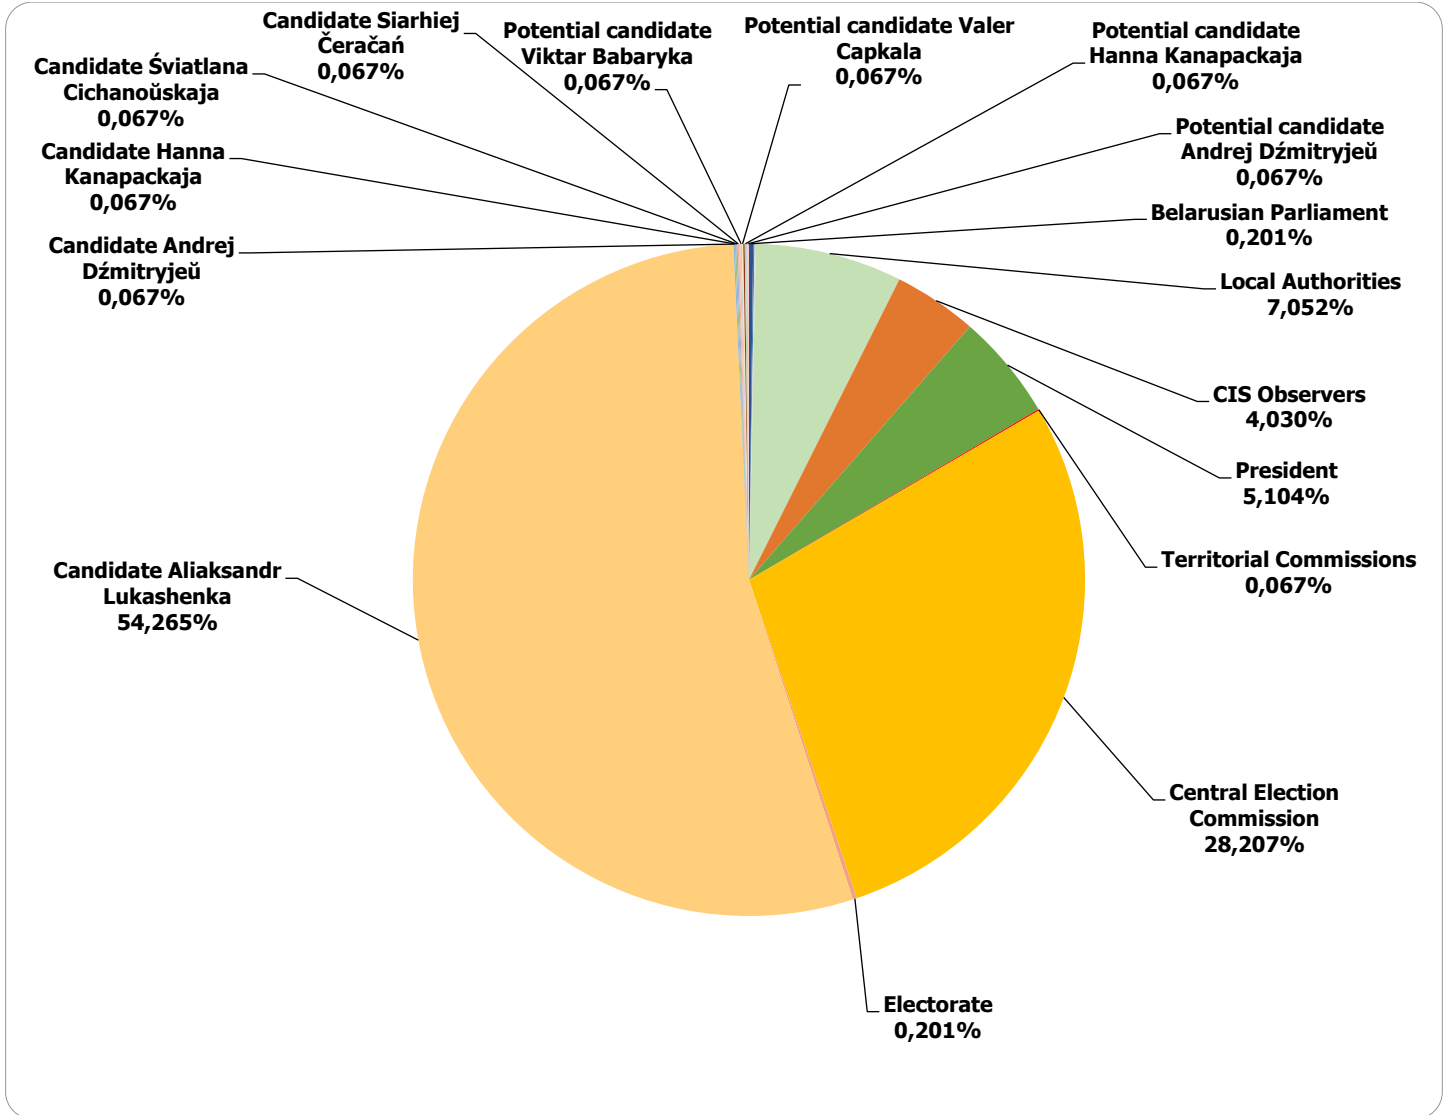

Mogilevskaya Pravda (Mahiloŭ Truth)

Measured in cm2