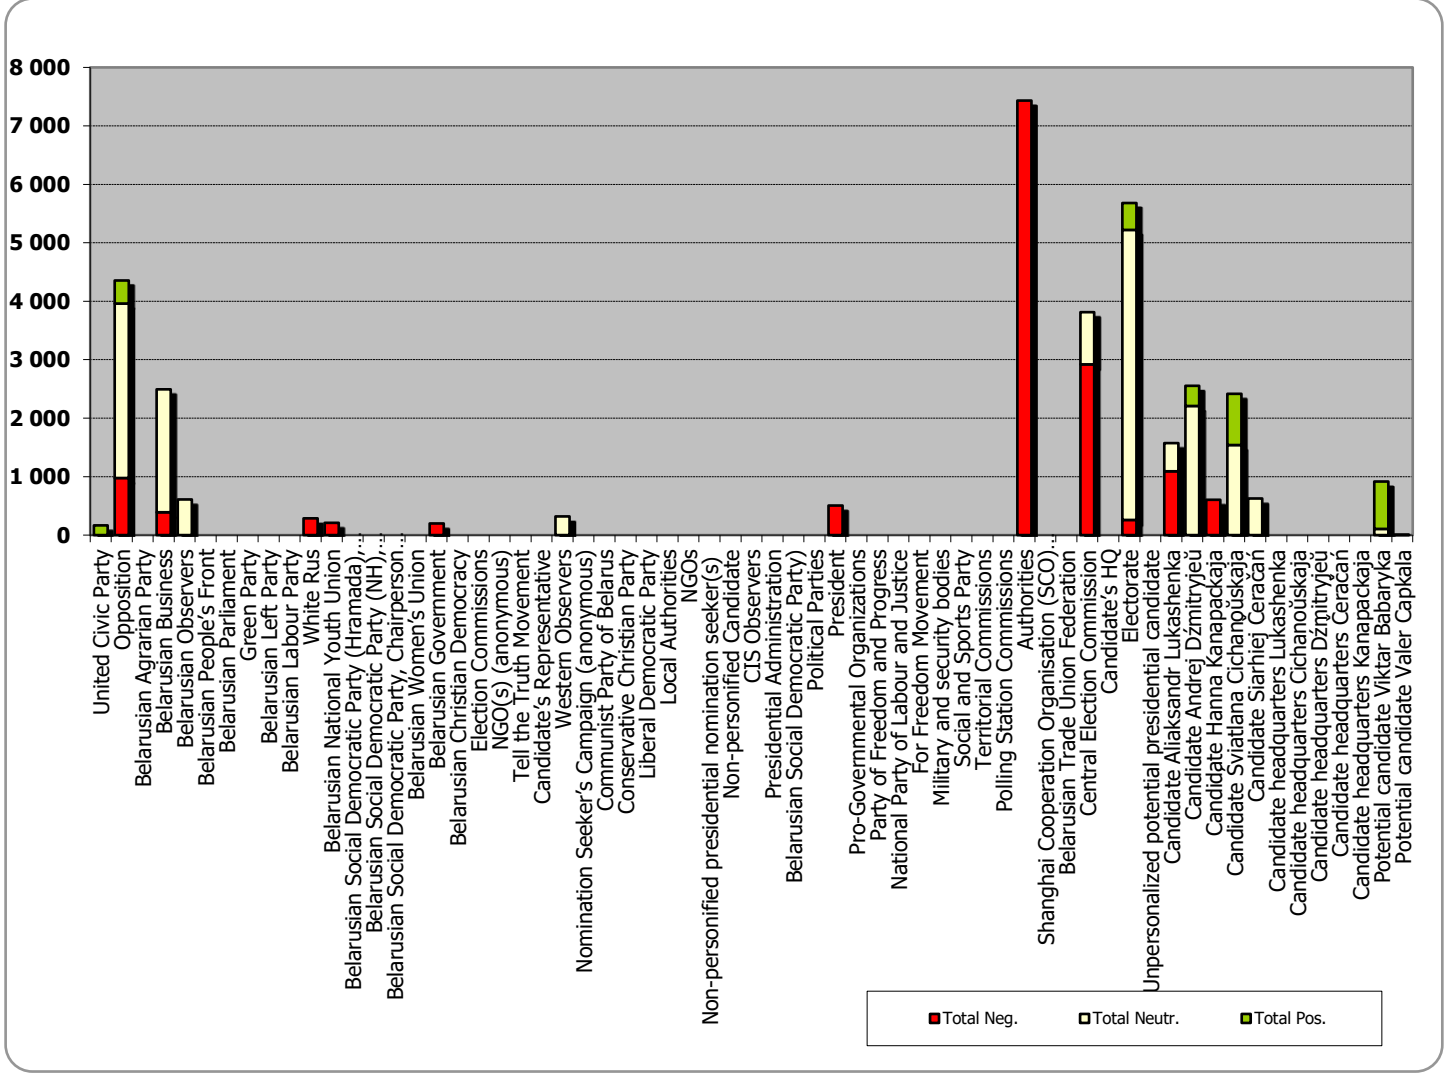

Narodnaja Vola (People's Will)