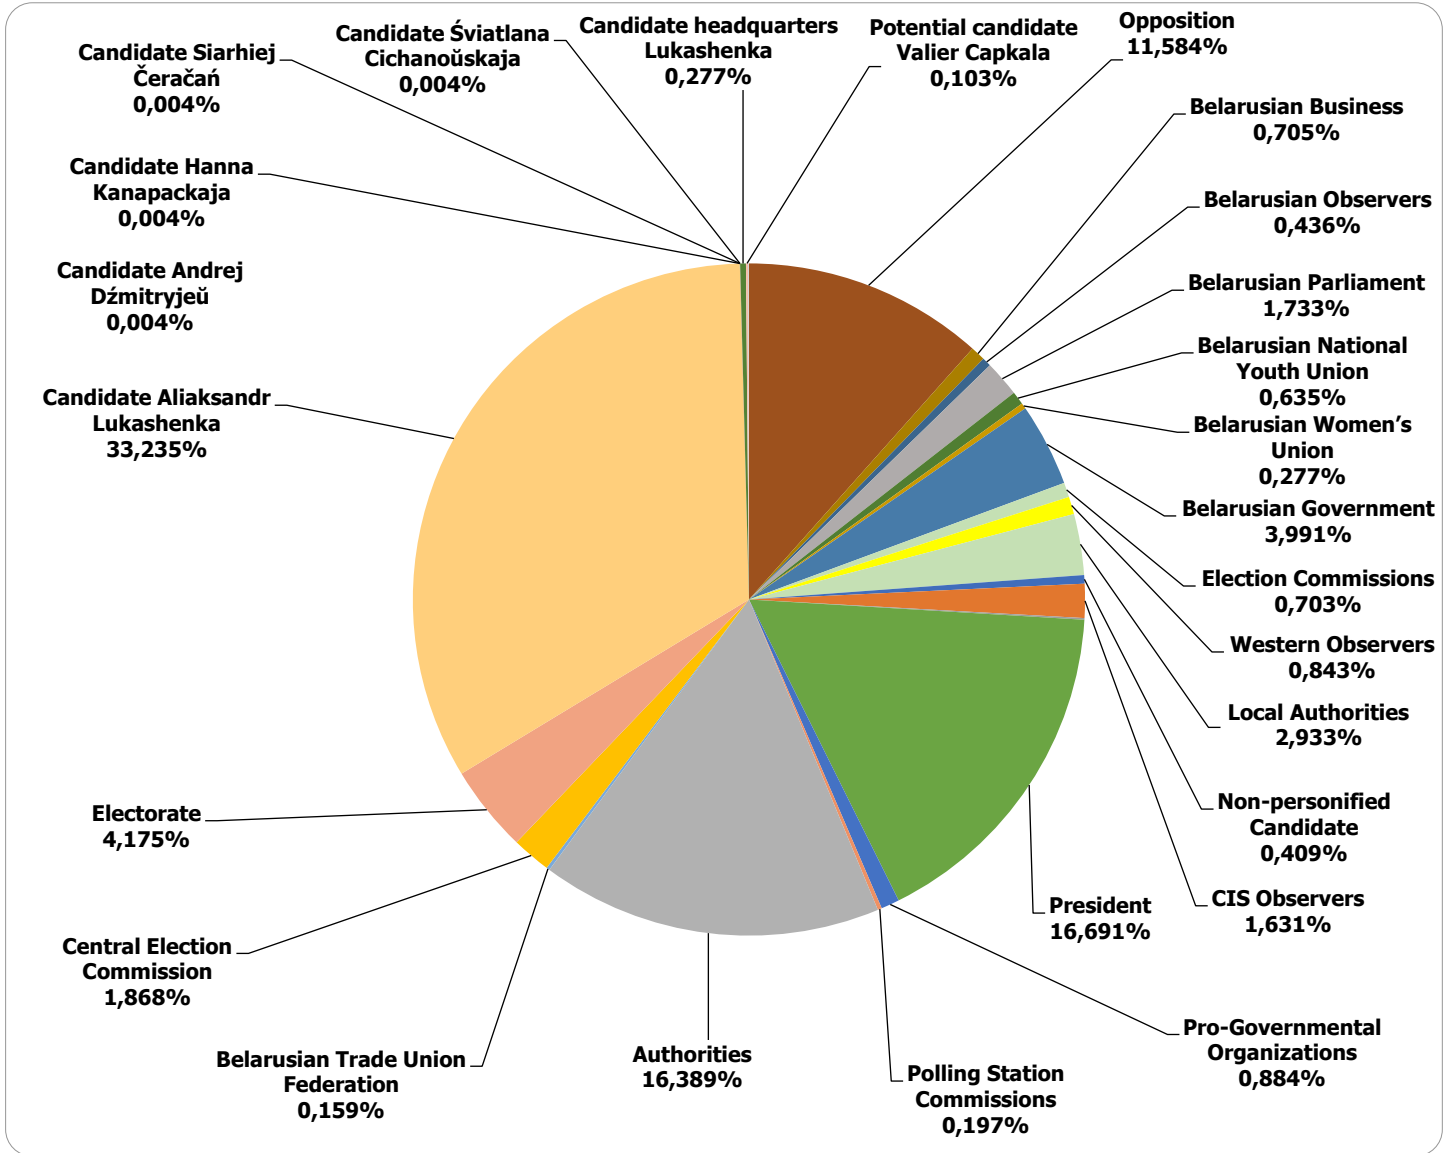

# BELARUSIAN PRESIDENT ELECTIONS 2020

06.07 - 02.08.2020

**BELTA.BY**

Measured in number of characters

# NAVINY.BY

Measured in number of characters