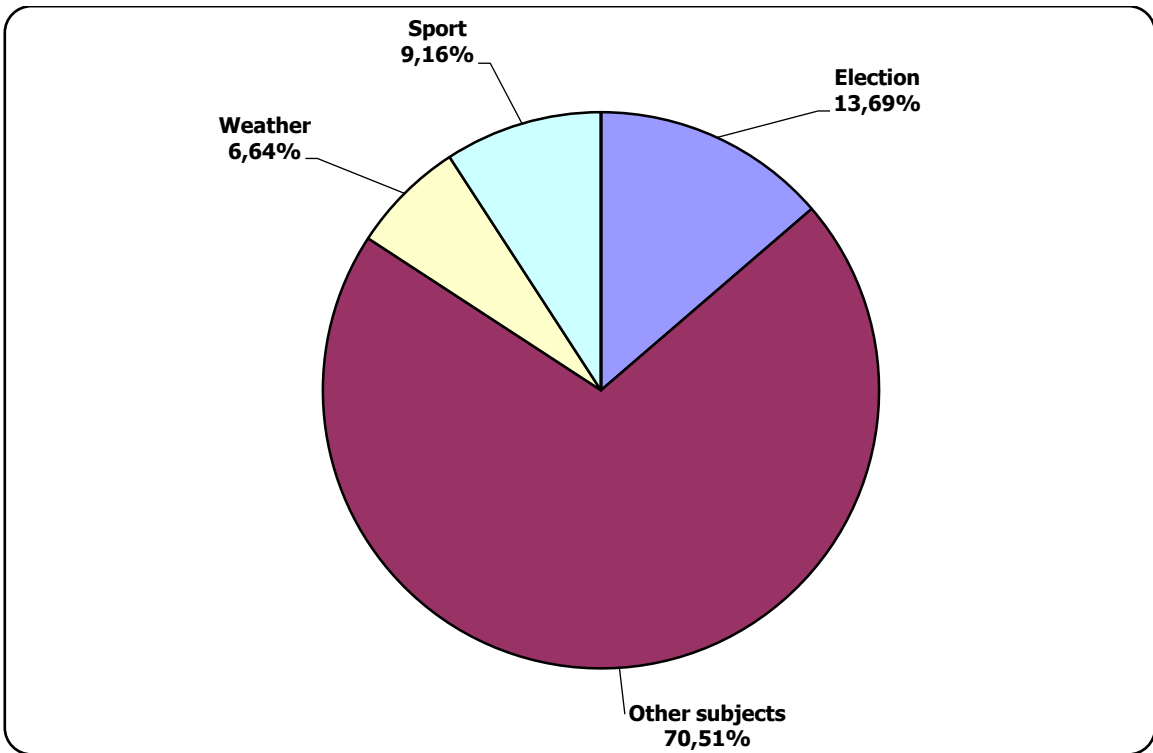

Беларусь 1 / ПАНАРАМА