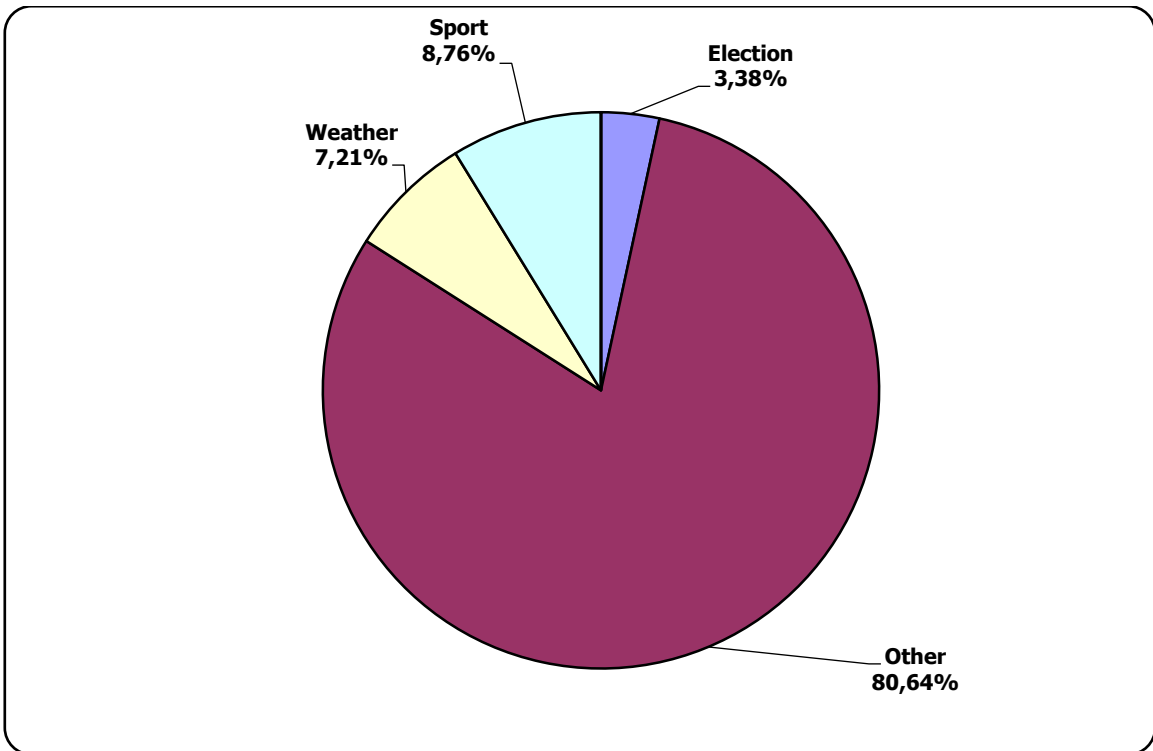

Radyjofakt (Radiofact) on the 1st Channel of the National Radio